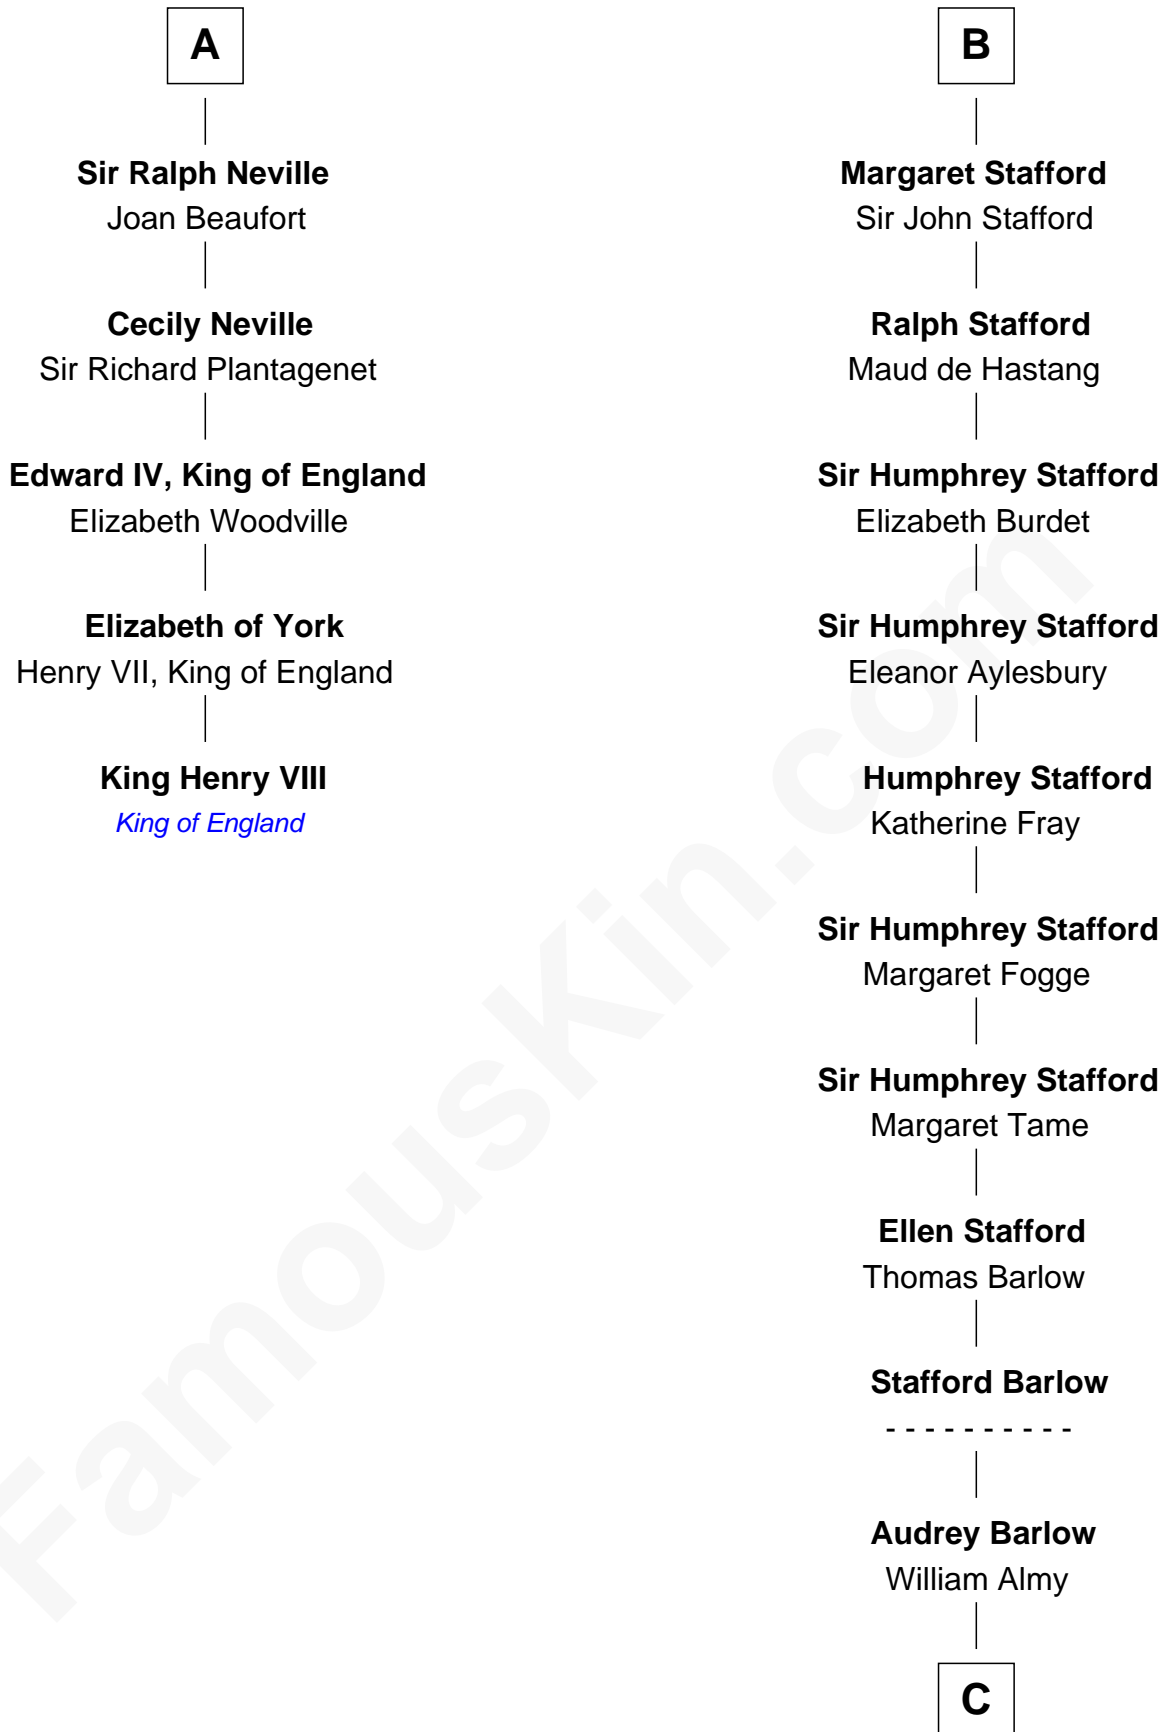

FamousKin.com
Relationship Chart of
King Henry VIII
King of England

11th cousin 10 times removed of

Robert Townsend

Member of the Culper Spy Ring during the American Revolution

C

—
Job Almy

Mary Unthank
—

Audrey Almy

James Townsend
—

Jacob Townsend

Phoebe Seaman
—

Samuel Townsend

Sarah Stoddard
—

Robert Townsend

Spy known as "Culper Jr."