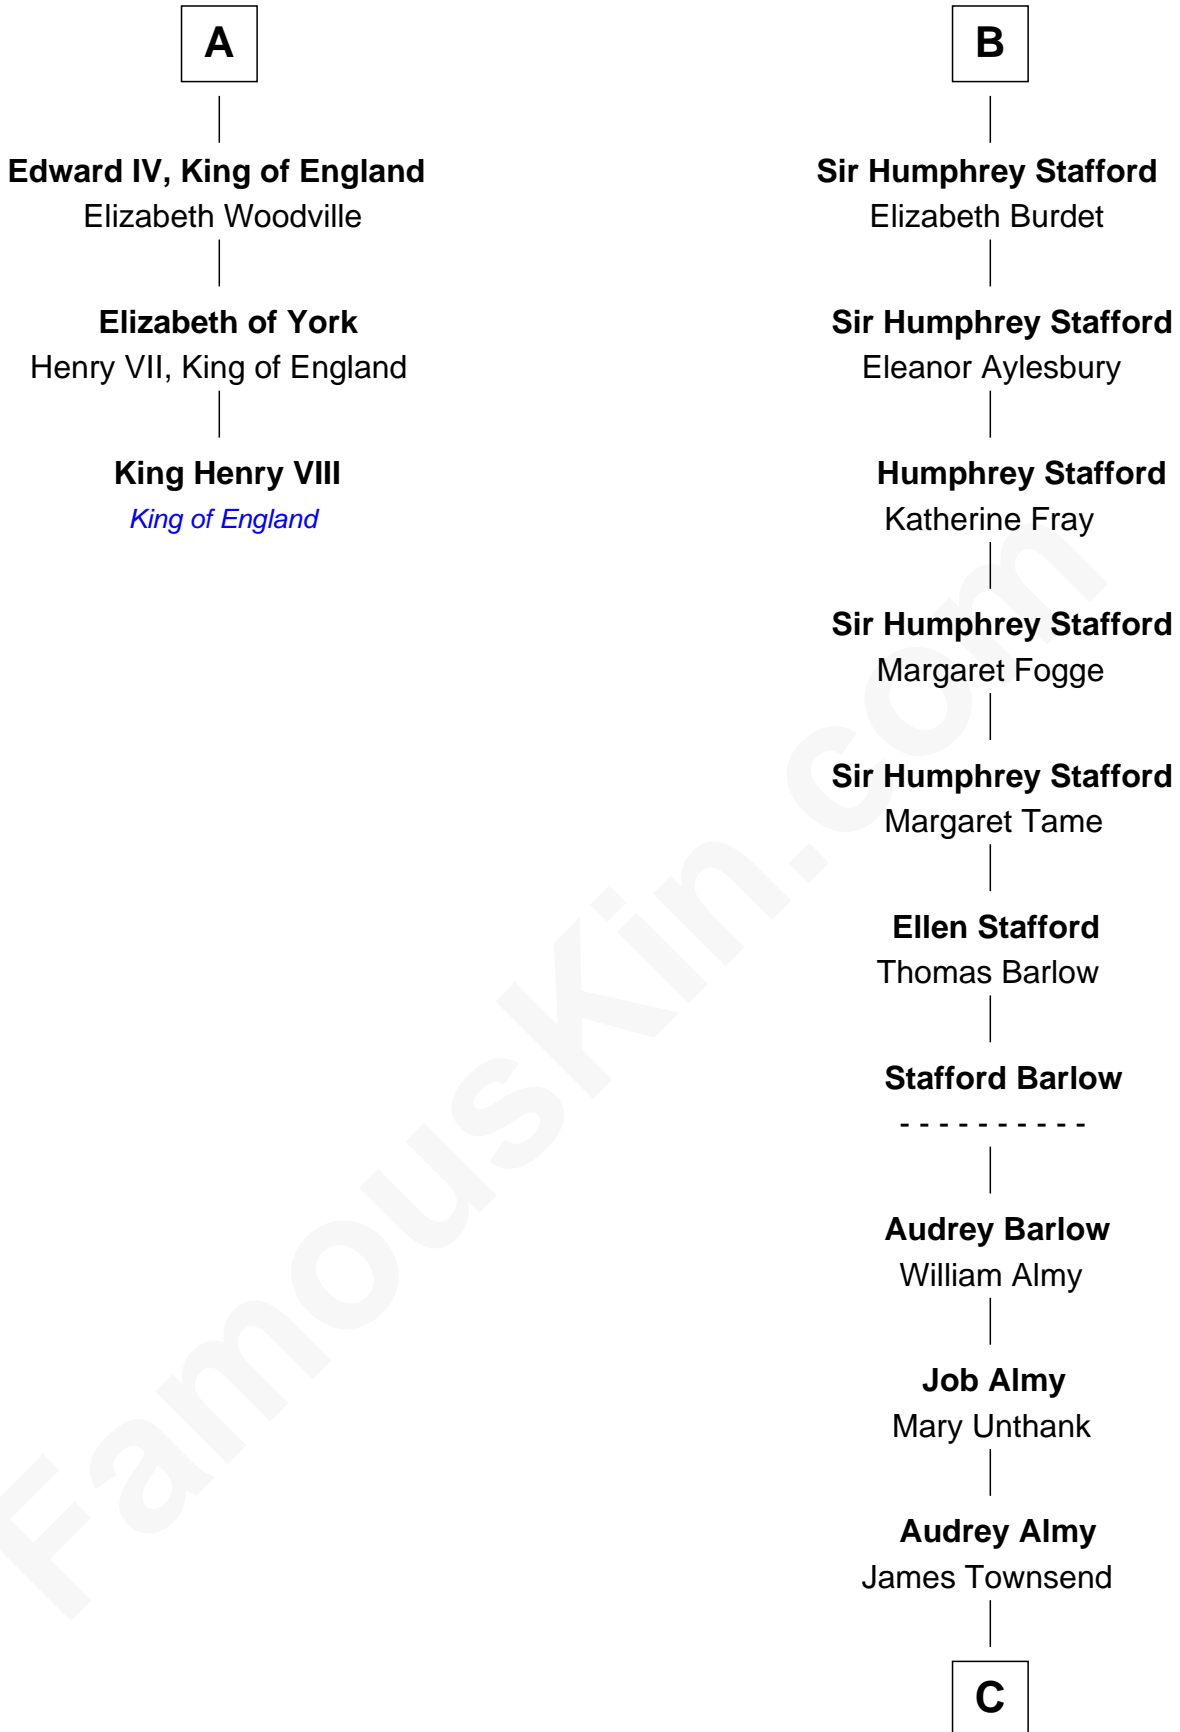

**FamousKin.com**  
**Relationship Chart of**  
**King Henry VIII**  
*King of England*

9th cousin 10 times removed of

**Robert Townsend**

*Member of the Culper Spy Ring during the American Revolution*

**Sir William Longespee**  
 Ela of Salisbury

**C**

—  
**Jacob Townsend**

Phoebe Seaman

—  
**Samuel Townsend**

Sarah Stoddard

—  
**Robert Townsend**

*Spy known as "Culper Jr."*

FamousKin.com