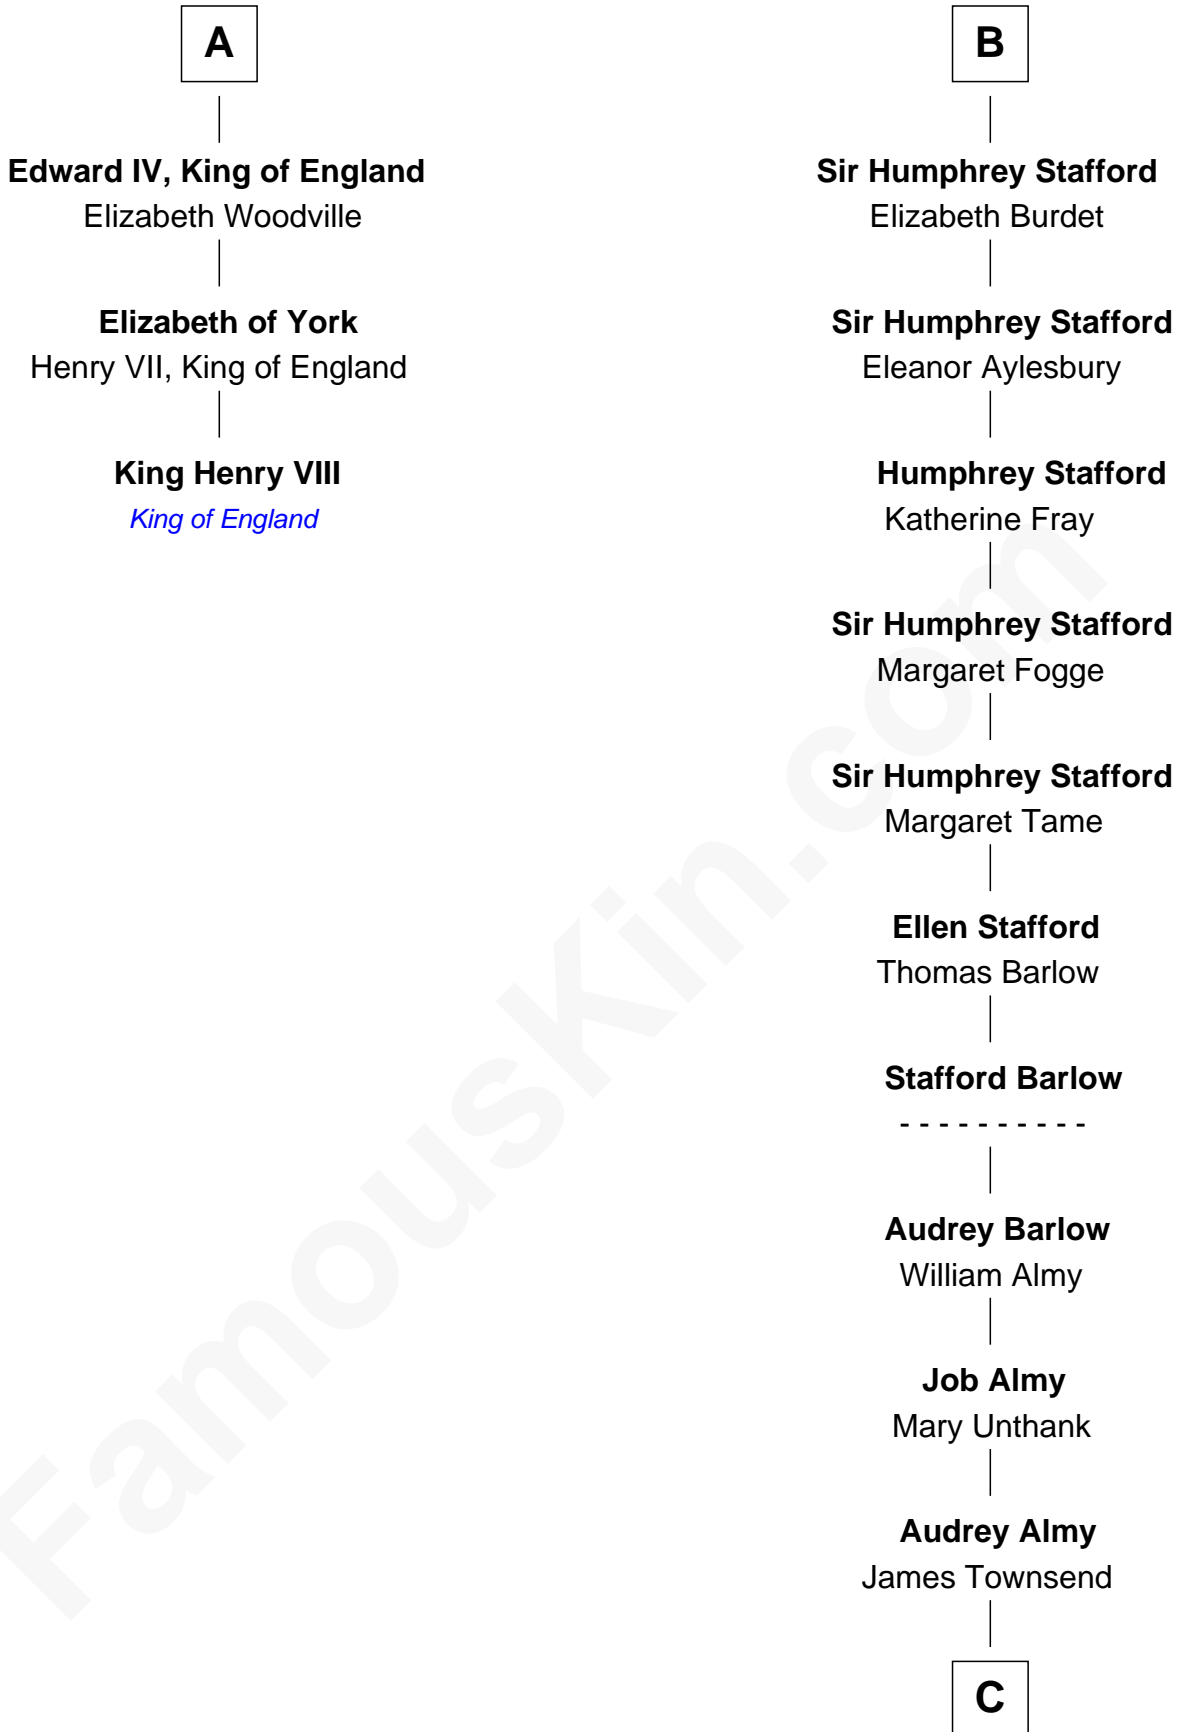

**FamousKin.com**  
**Relationship Chart of**  
**King Henry VIII**  
*King of England*

9th cousin 10 times removed of

**Robert Townsend**

*Member of the Culper Spy Ring during the American Revolution*

**C**

—  
**Jacob Townsend**

Phoebe Seaman

—  
**Samuel Townsend**

Sarah Stoddard

—  
**Robert Townsend**

*Spy known as "Culper Jr."*

FamousKin.com