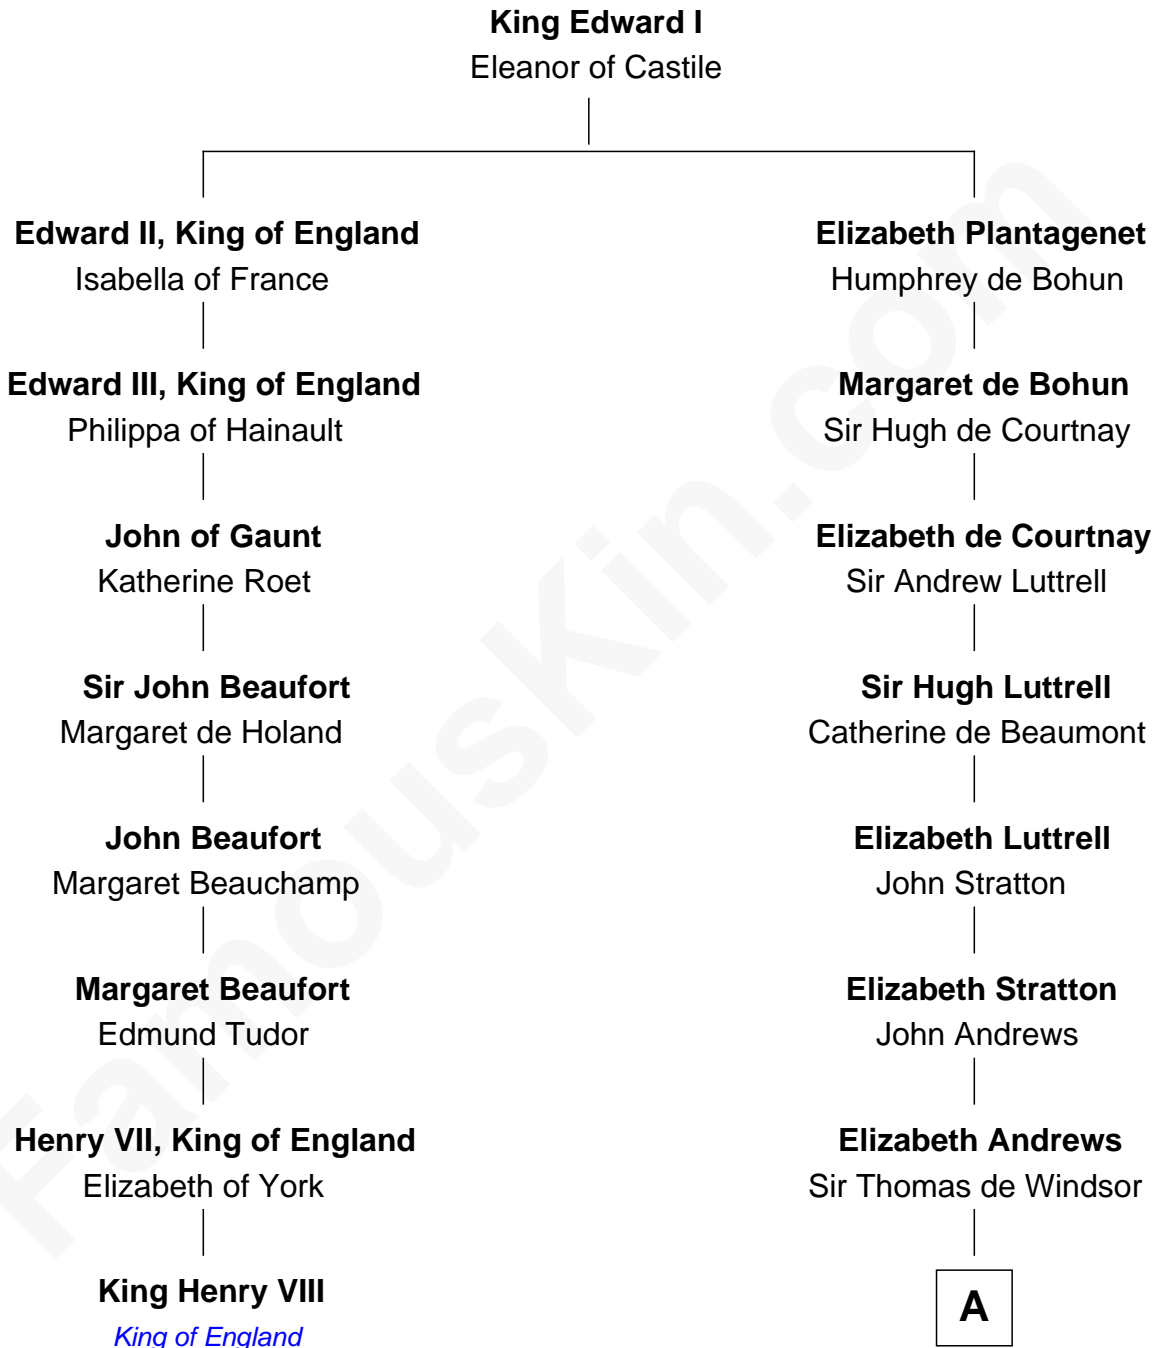

FamousKin.com
Relationship Chart of
King Henry VIII
King of England

7th cousin 7 times removed of

Caleb Brewster

Member of the Culper Spy Ring during the American Revolution

A

—
Sir Andrews de Windsor

Elizabeth Blount

—
Edith Windsor

George Ludlow

—
Thomas Ludlow

Jane Pyle

—
Roger Ludlow

Mary Cogan

—
Sarah Ludlow

Rev. Nathaniel Brewster

—
Daniel Brewster

Anna Jayne

—
Benjamin Brewster

Sarah Biggs

—
Caleb Brewster

Member of the Culper Spy Ring