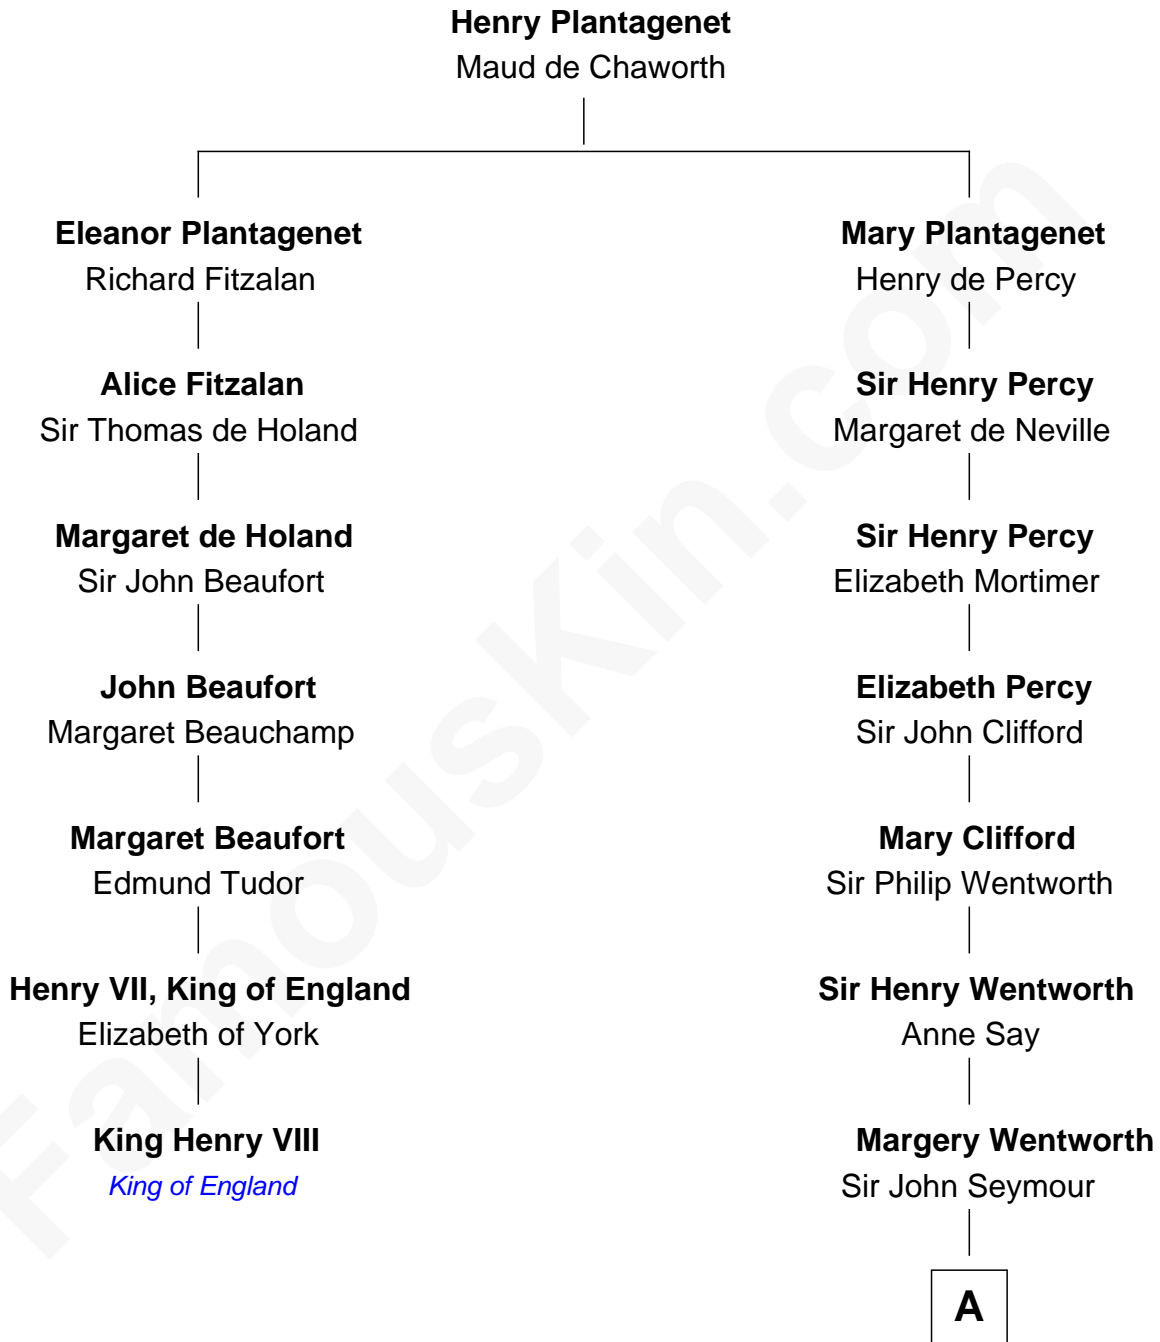

## Relationship Chart of

### King Henry VIII

*King of England*

6th cousin 7 times removed of

**Caesar Rodney**  
*Signer of the Declaration of Independence*

**A**

**Sir Henry Seymour**

Barbara Morgan

**Jane Seymour**

Sir John Rodney

**William Rodney**

Alice Caesar

**William Rodney**

Rachel - - - - -

**Capt. William Rodney**

Sarah Jones

**Caesar Rodney**