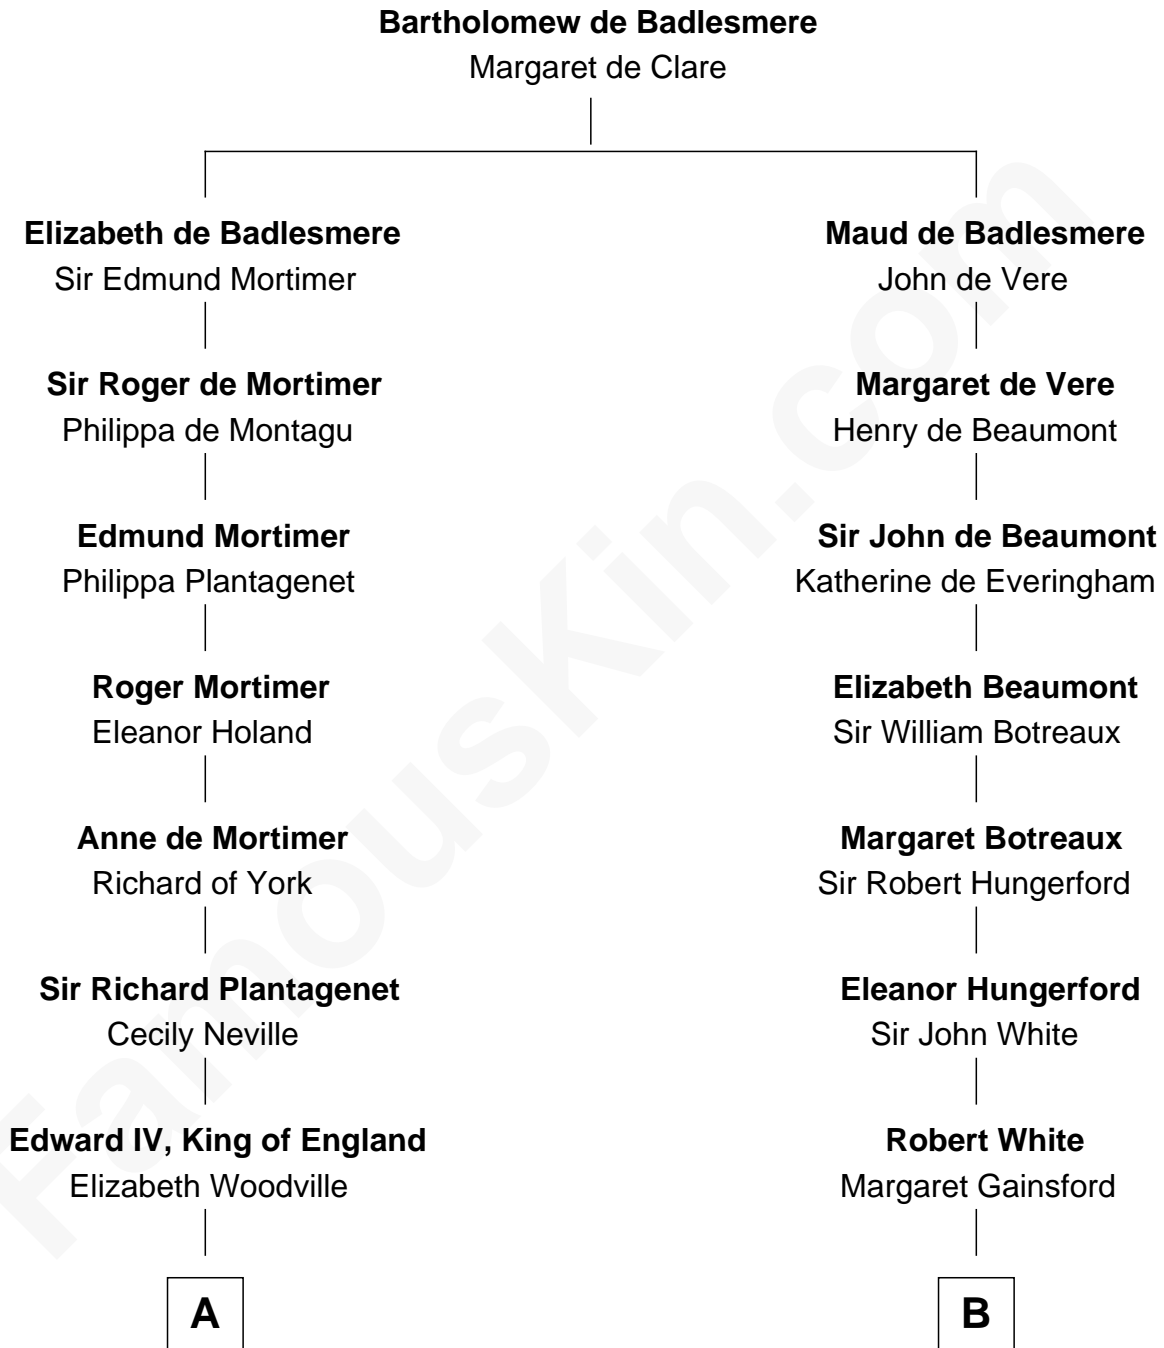

**FamousKin.com**  
**Relationship Chart of**  
**King Henry VIII**  
*King of England*

8th cousin 10 times removed of  
**Sir Charles Tupper**  
*6th Prime Minister of Canada*

C

Rev. Charles Tupper

Miriam Lockhart

Sir Charles Tupper

*6th Prime Minister of Canada*

FamousKin.com