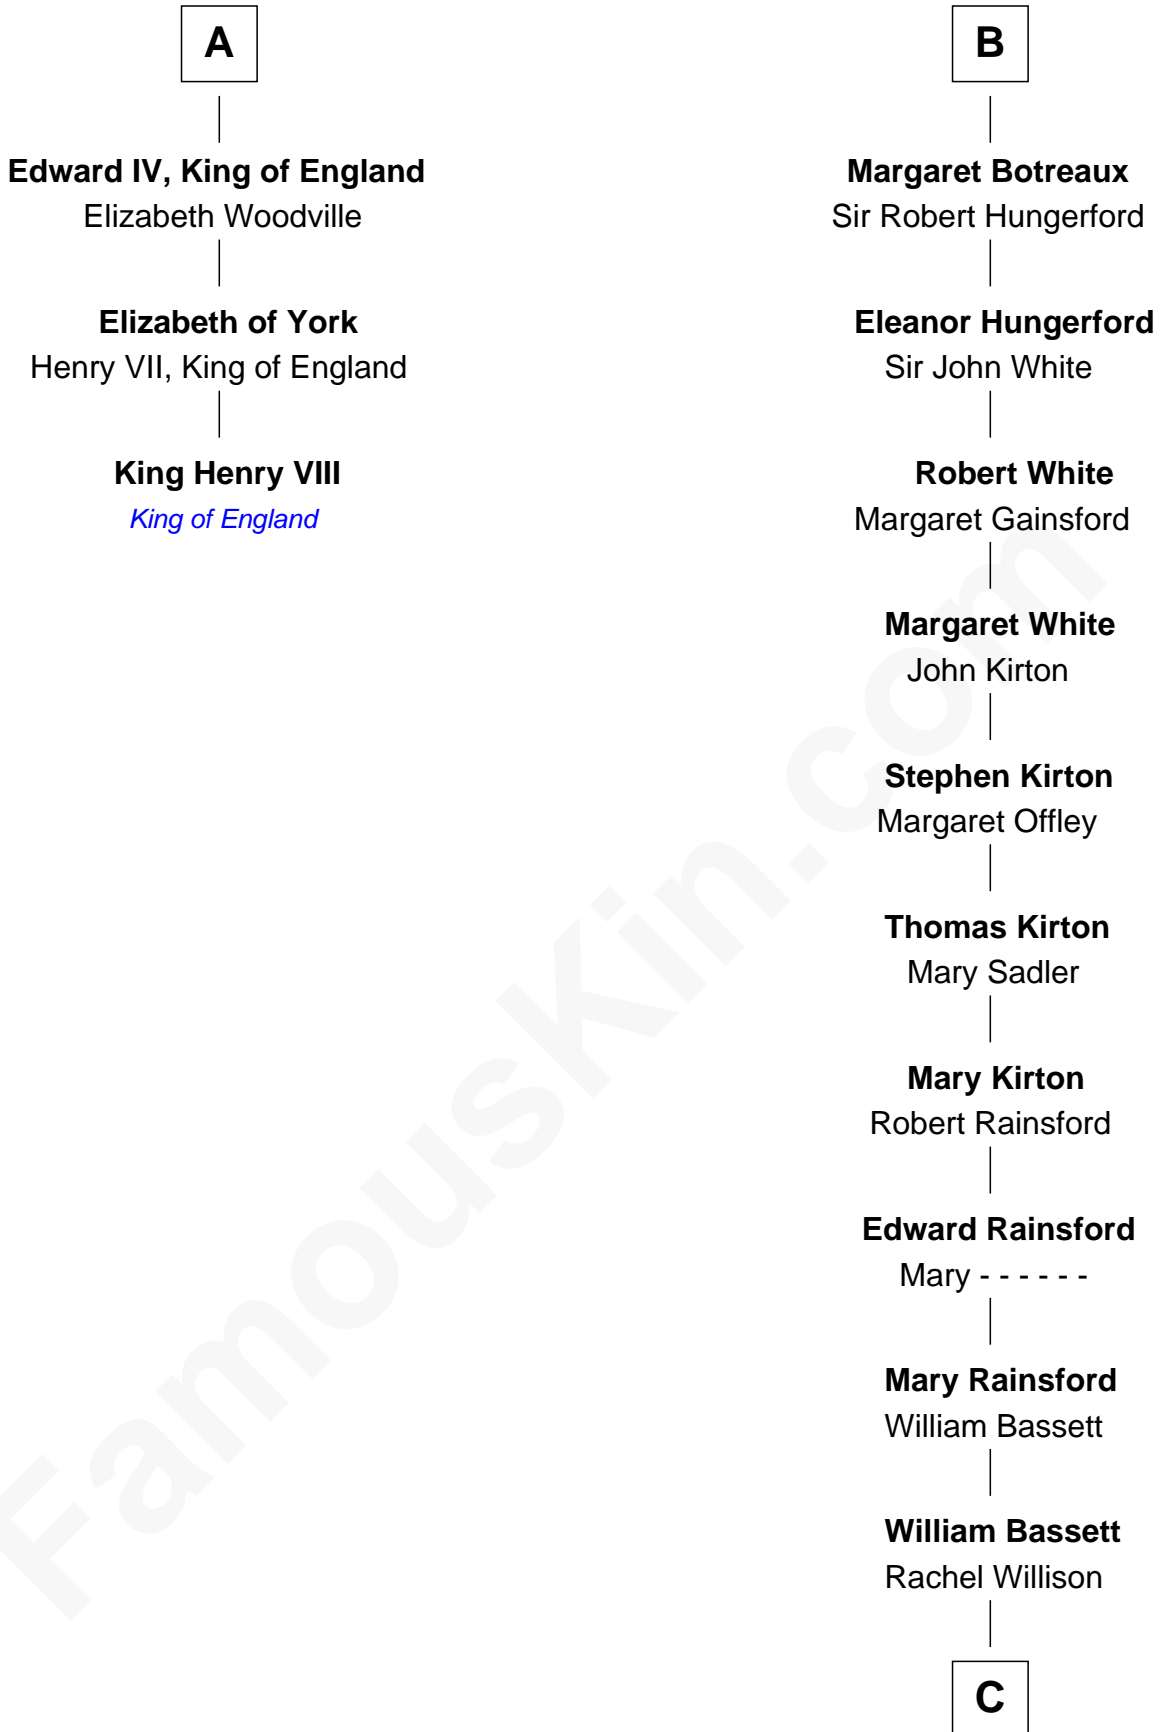

## Relationship Chart of

### King Henry VIII

*King of England*

9th cousin 12 times removed of

**Sir Charles Tupper**  
*6th Prime Minister of Canada*

**C**

**William Bassett**

Abigail Bourne

**Mary Bassett**