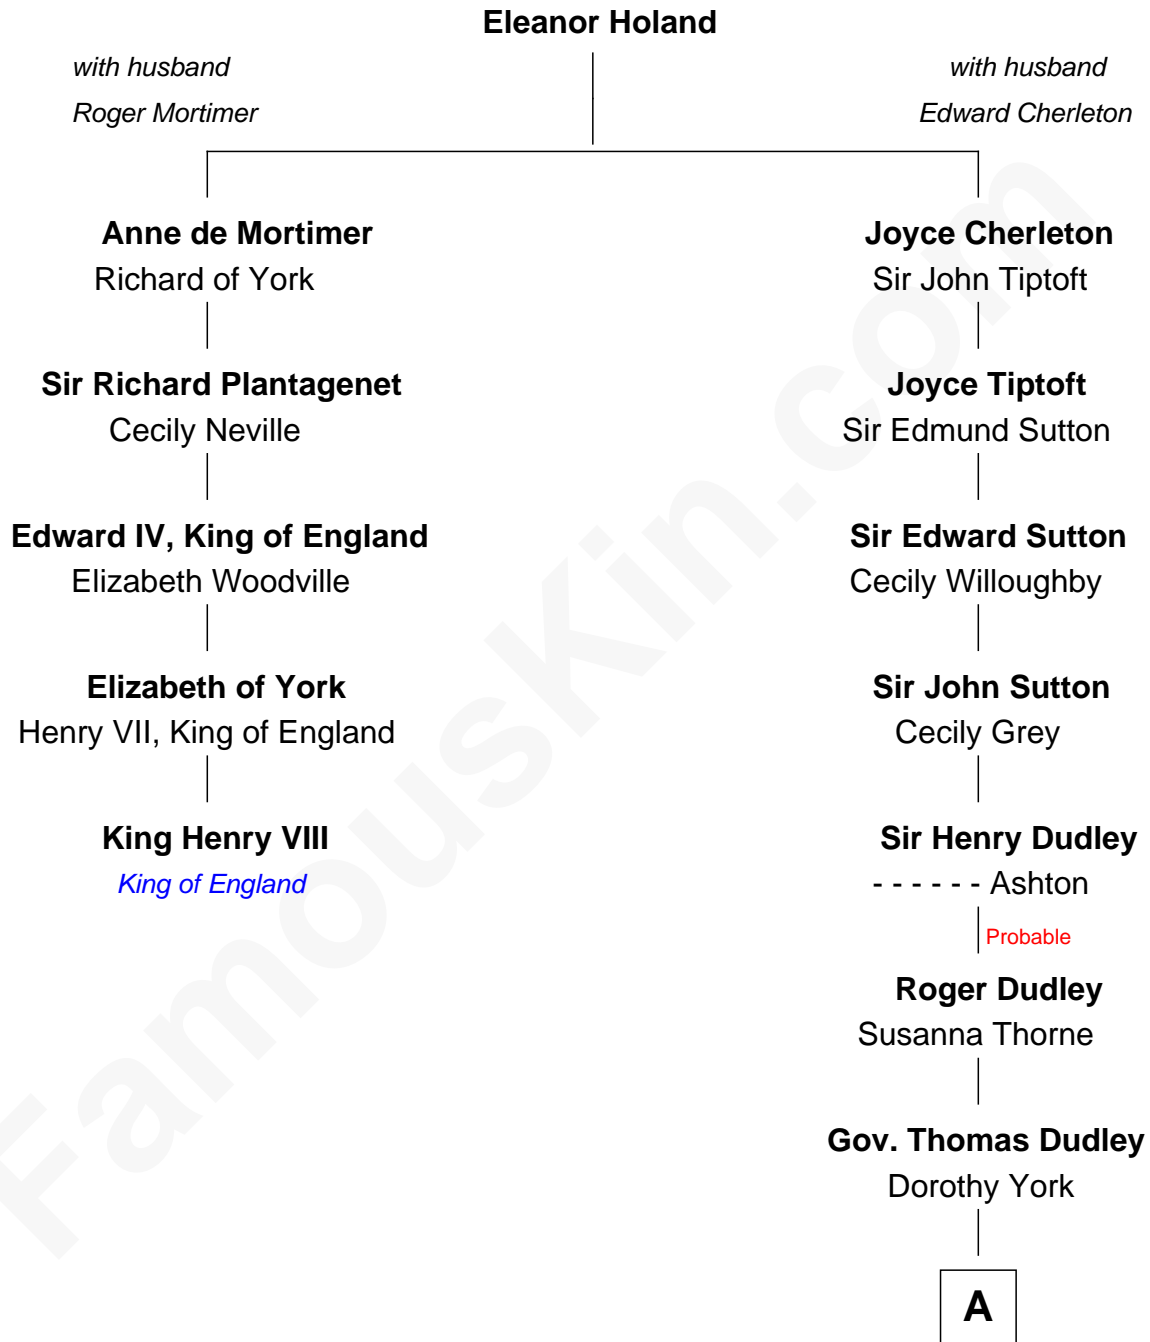

FamousKin.com
Relationship Chart of
King Henry VIII
King of England

4th cousin 14 times removed of
Christopher Reeve
Movie Actor

A

Rev. Samuel Dudley

Mary Winthrop

Anne Dudley

Edward Hilton

Mary Hilton

Thomas Bradbury

Jemima Bradbury

William Chandler

Thomas Bradbury Chandler

Jane Emott

Elizabeth Catherine Chandler

Elias Bailey Dayton

Aaron Ogden Dayton