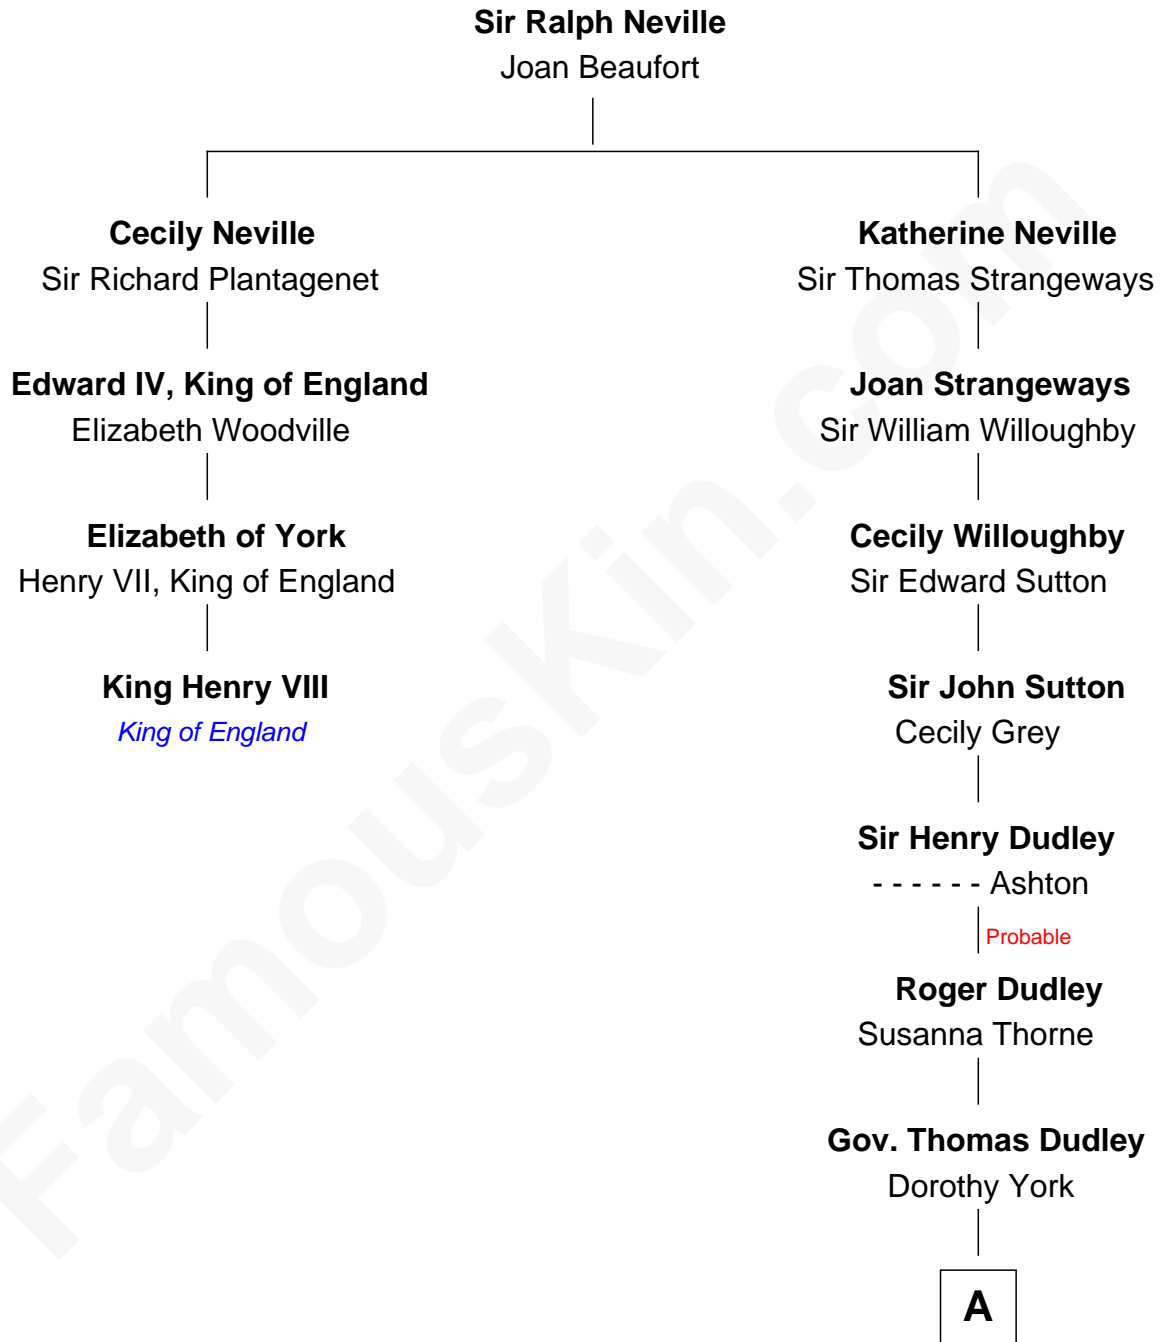

FamousKin.com
Relationship Chart of
King Henry VIII
King of England

3rd cousin 15 times removed of
Christopher Reeve
Movie Actor

A

Rev. Samuel Dudley

Mary Winthrop

Anne Dudley

Edward Hilton

Mary Hilton

Thomas Bradbury

Jemima Bradbury

William Chandler

Thomas Bradbury Chandler

Jane Emott

Elizabeth Catherine Chandler

Elias Bailey Dayton

Aaron Ogden Dayton