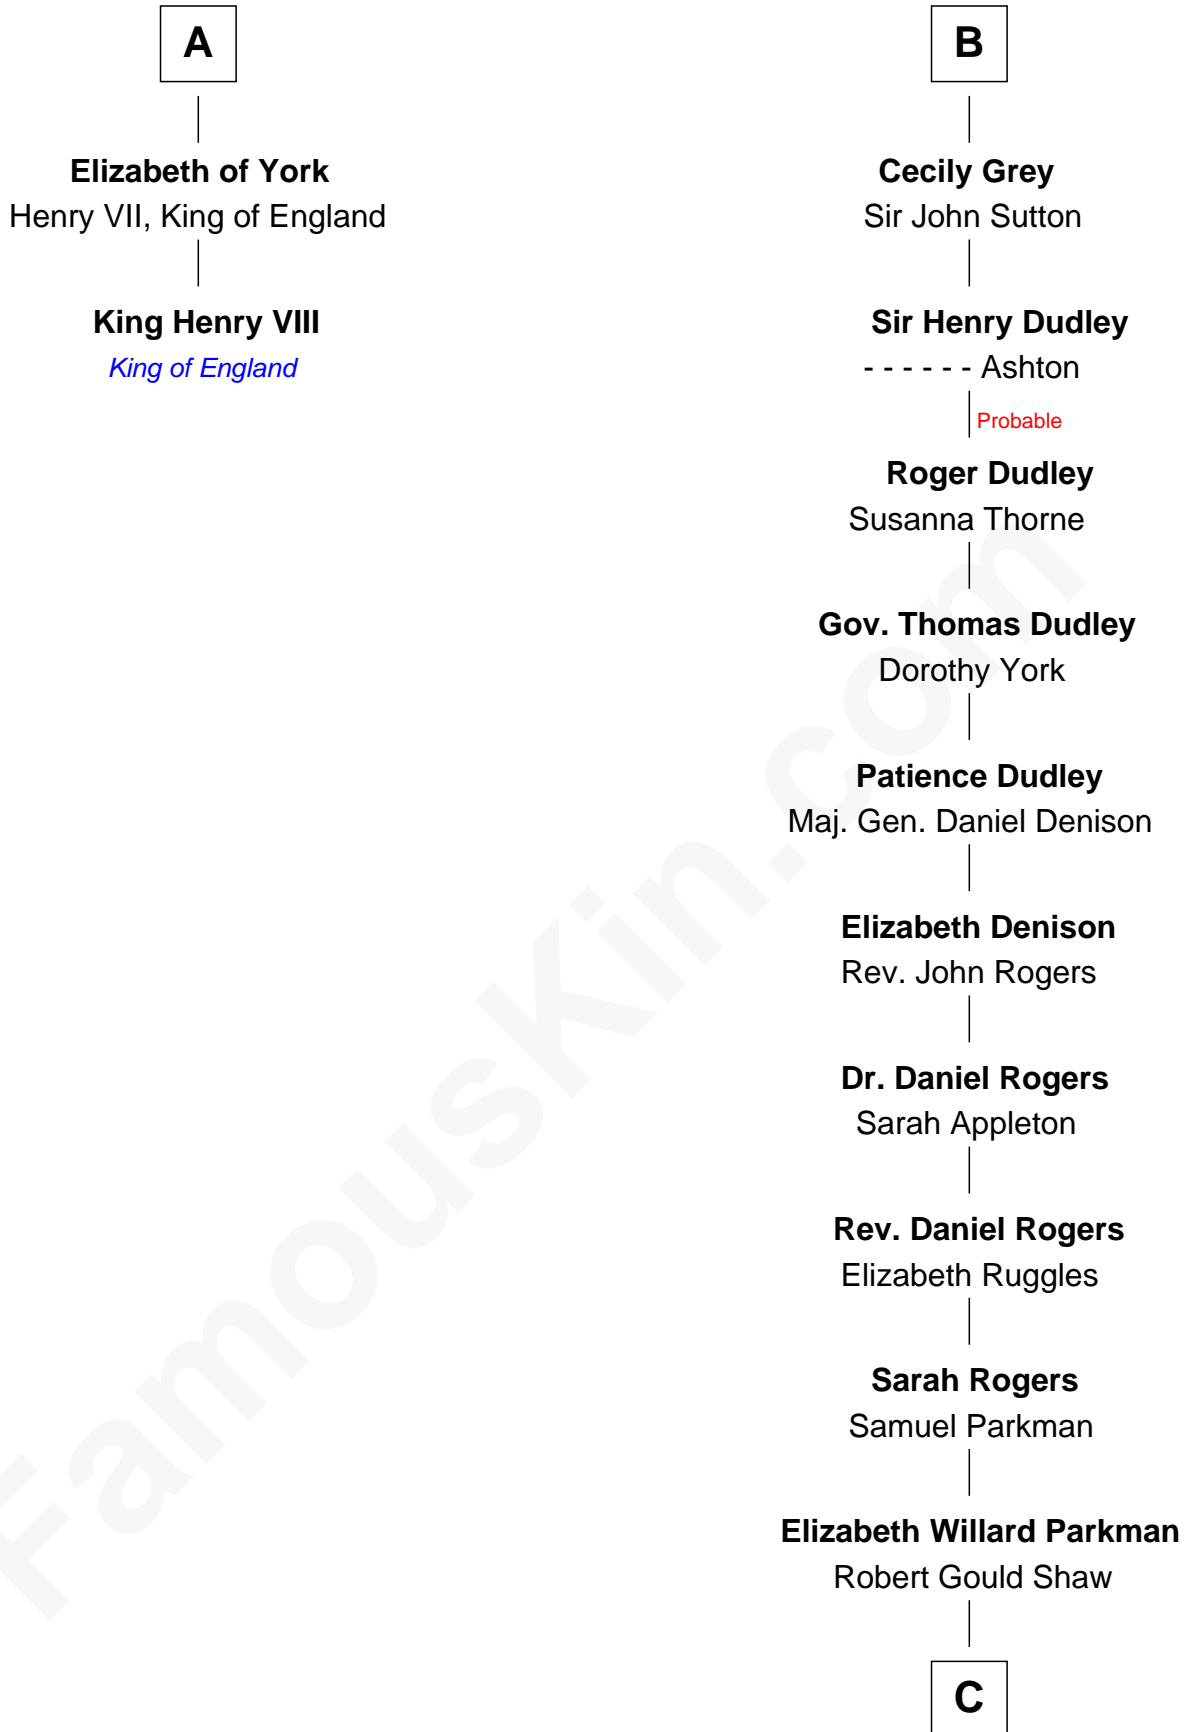

# FamousKin.com Relationship Chart of

**King Henry VIII**

*King of England*

8th cousin 10 times removed of

**Colonel Robert Gould Shaw**

*U.S. Civil War leader of film "Glory" fame*

**Bartholomew de Badlesmere**

Margaret de Clare

**Elizabeth de Badlesmere**

Sir Edmund Mortimer

**Sir Roger de Mortimer**

Philippa de Montagu

**Edmund Mortimer**

Philippa Plantagenet

**Roger Mortimer**

**Margery de Badlesmere**

Sir William de Ros

**Thomas de Ros**

Beatrice de Stafford

**Margaret de Ros**

Sir Reynold Grey

**Margaret Grey**

Sir William Bonville

**William Bonville**

Elizabeth Harington

**William Bonville**

Katherine Neville

**Cecily Bonville**

Thomas Grey

**B**

C