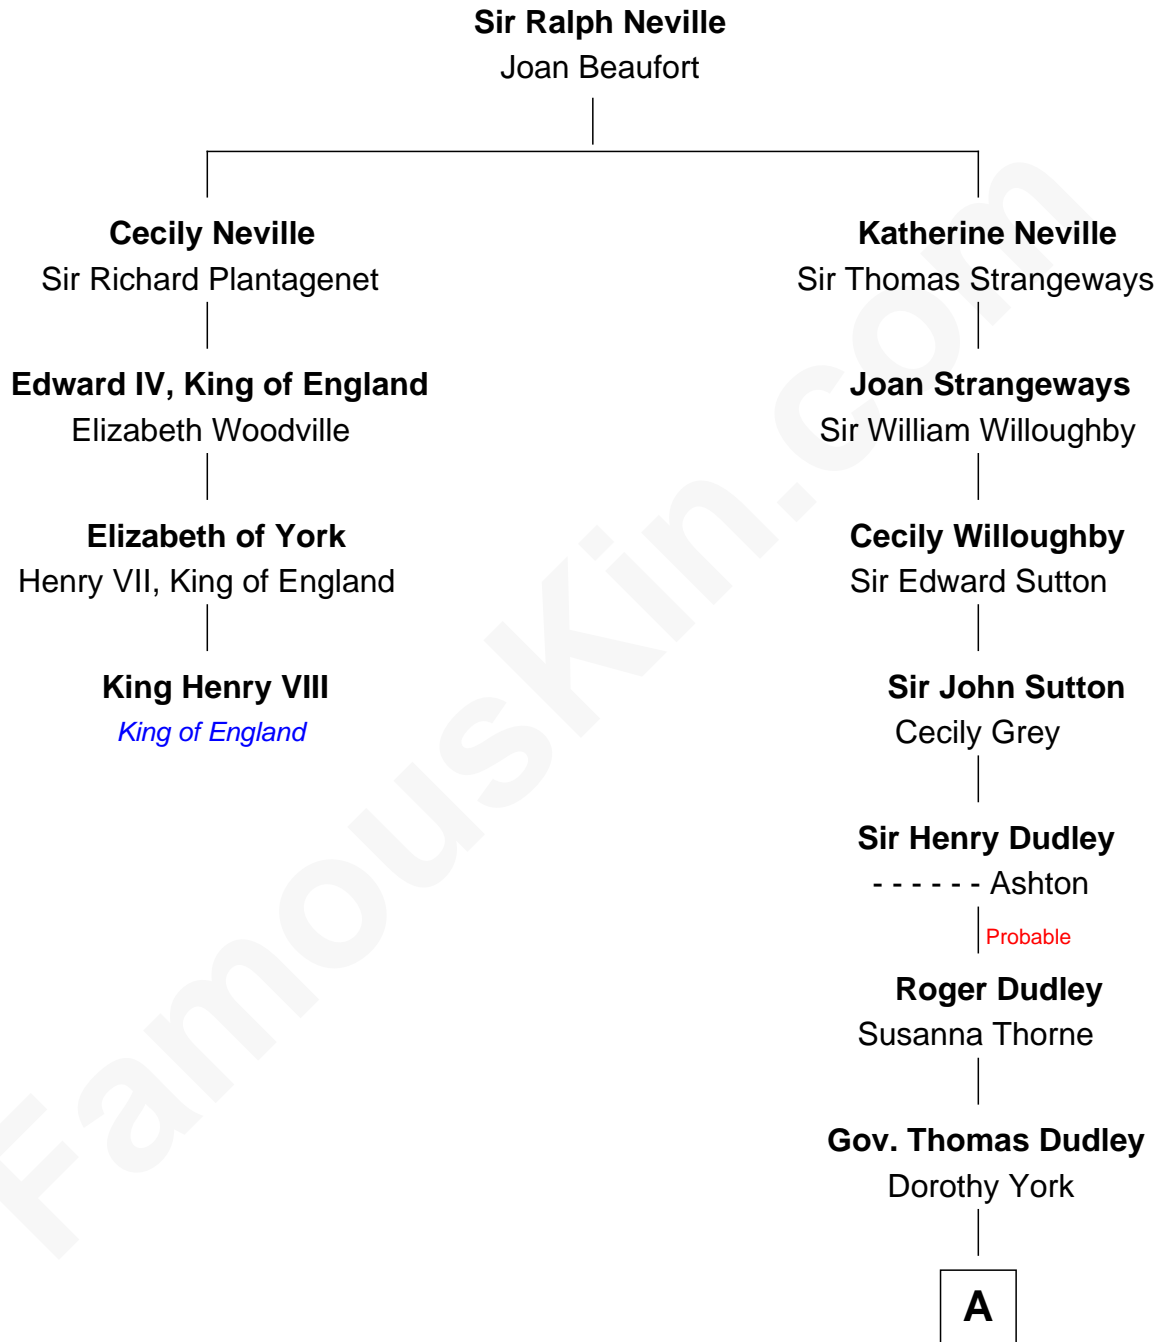

## Relationship Chart of

### King Henry VIII

*King of England*

3rd cousin 11 times removed of

### Colonel Robert Gould Shaw

*U.S. Civil War leader of film "Glory" fame*

**A**

**Patience Dudley**

Maj. Gen. Daniel Denison

**Elizabeth Denison**

Rev. John Rogers

**Dr. Daniel Rogers**

Sarah Blake Sturgis

**Colonel Robert Gould Shaw**

*Main character in film "Glory"*