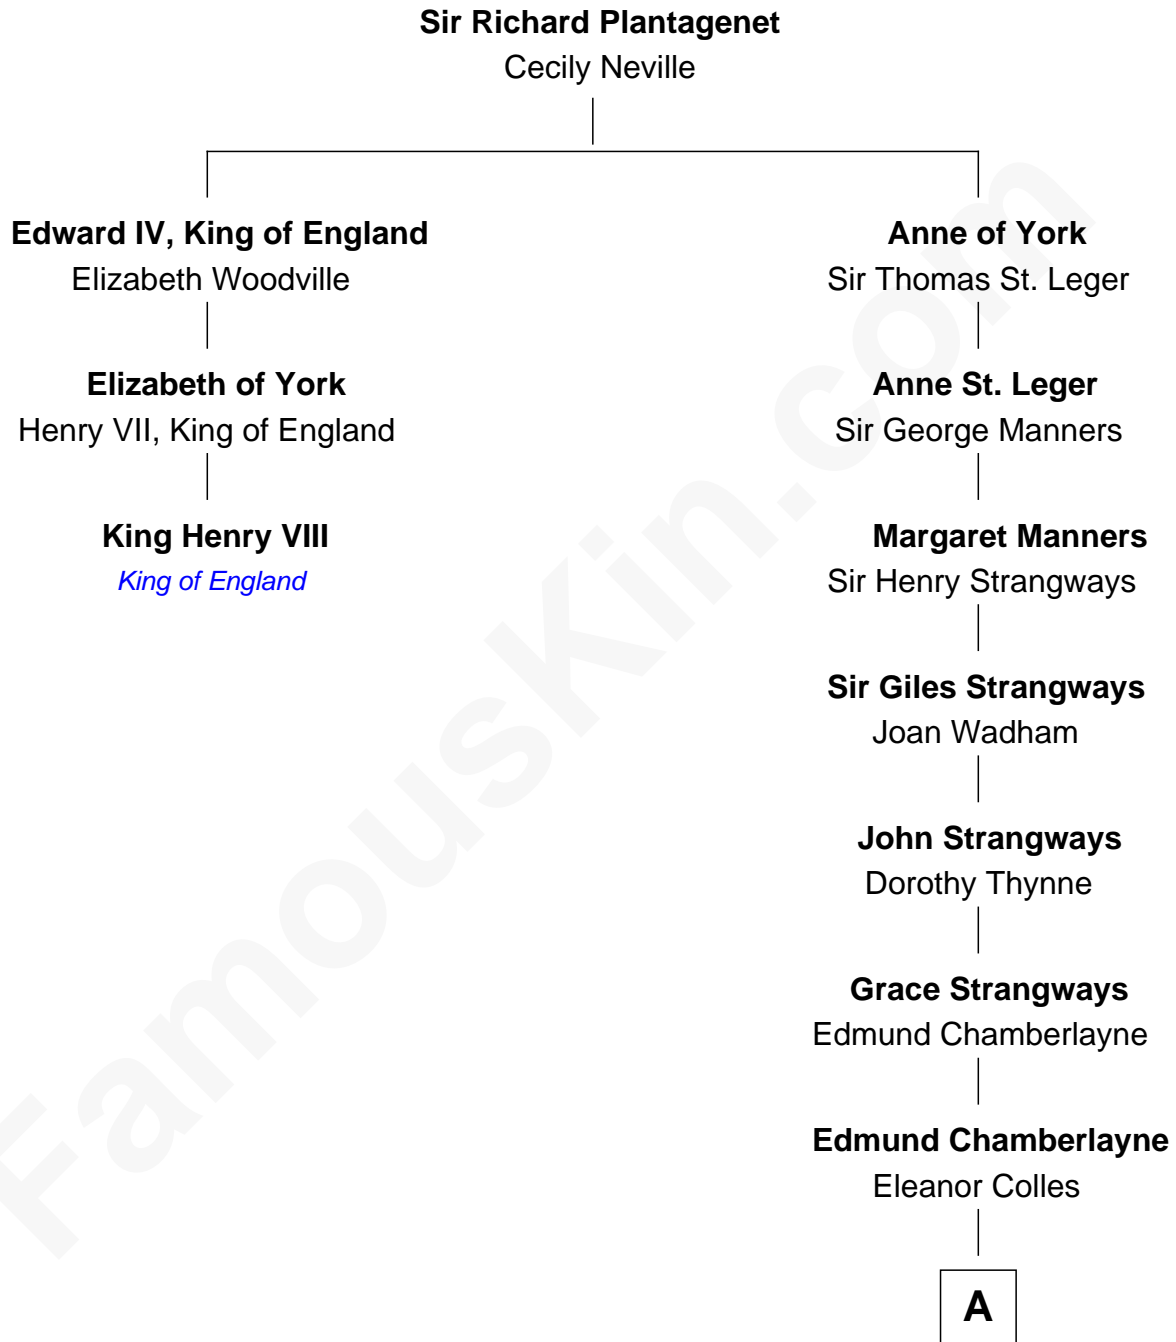

**FamousKin.com**  
**Relationship Chart of**  
**King Henry VIII**  
*King of England*

**2nd cousin 12 times removed of**  
**Steve McQueen**  
*Movie Actor*

**A**

**Thomas Chamberlayne**

Elizabeth Stratton

**Dorothy Chamberlayne**

Peter Jones

**Mary Jones**

Sterling Clack Thornton

**Harriet Susan Thornton**

Alexander Bridgland

**Martha A. Bridgland**

Daniel T. Culbertson