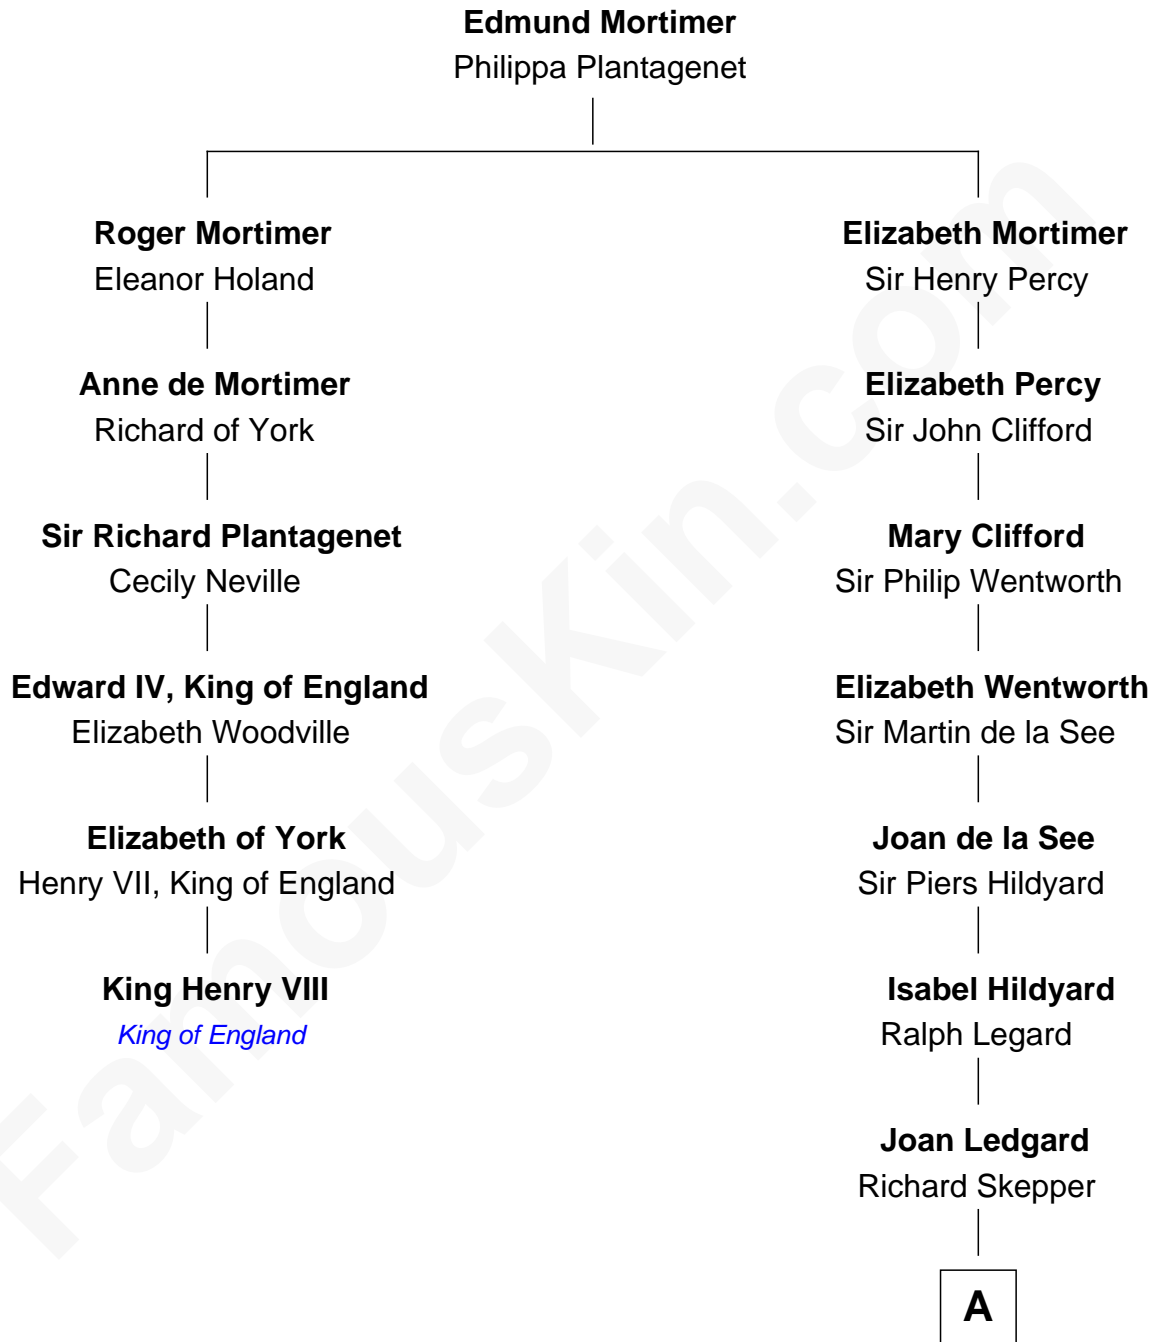

FamousKin.com

Relationship Chart of

King Henry VIII

King of England

5th cousin 13 times removed of

Roy Rogers

Cowboy movie actor and singer

A

Edward Skepper

Mary Robinson

Rev. William Skepper

Sarah Fisher

Sarah Skepper

Walter Fairfield

Sarah Fairfield

Thomas Abbe