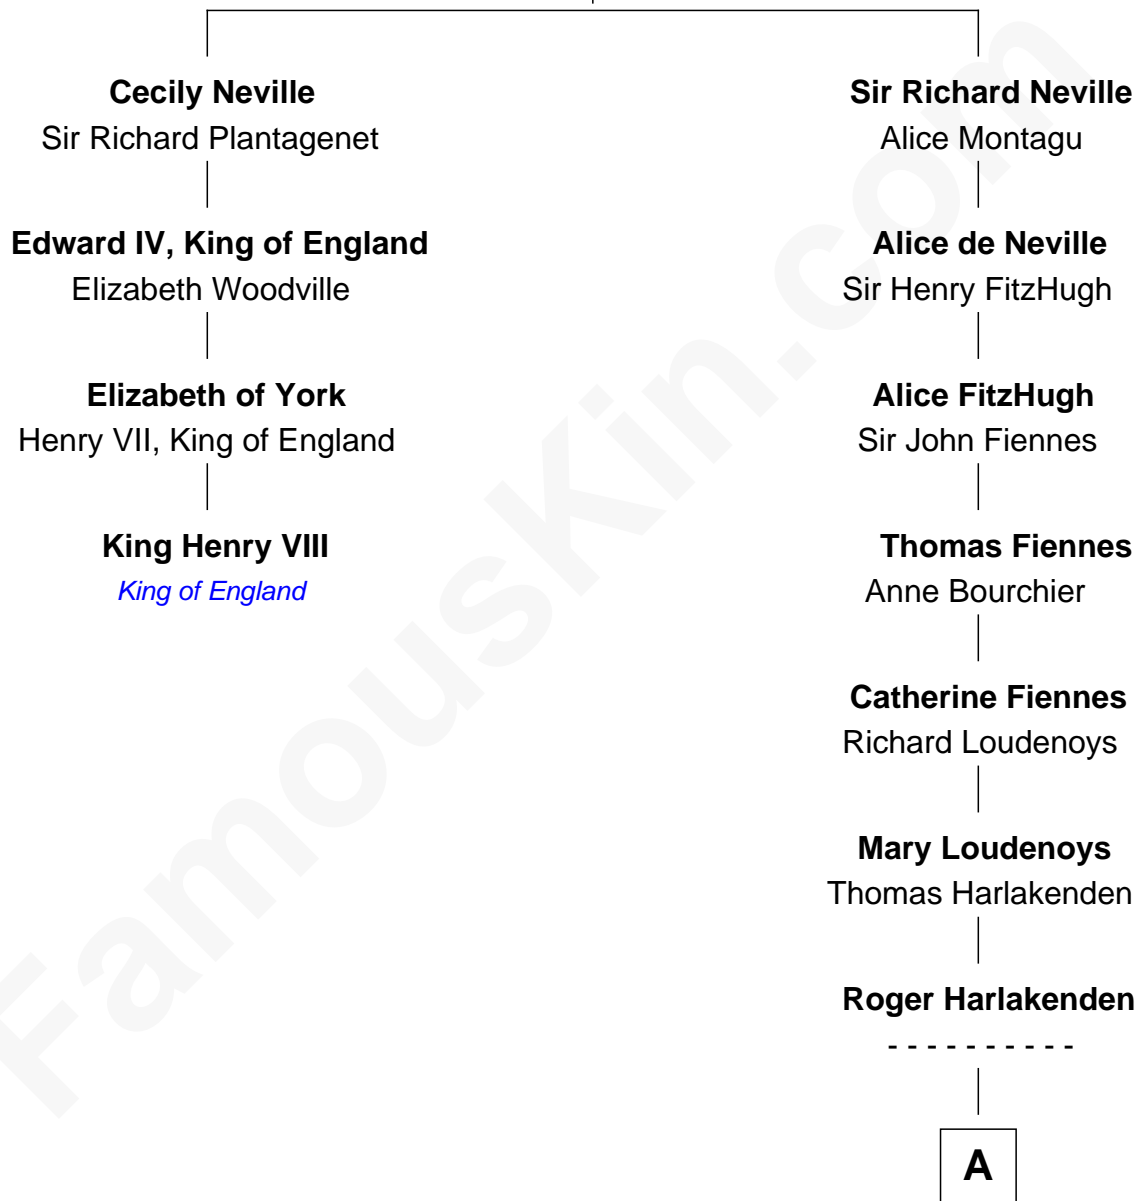

## Relationship Chart of

### King Henry VIII

*King of England*

3rd cousin 16 times removed of

**Anne Baxter**  
*Movie Actress*

**Sir Ralph Neville**  
Joan Beaufort

**A**

**Richard Harlakenden**

Margaret Huberd