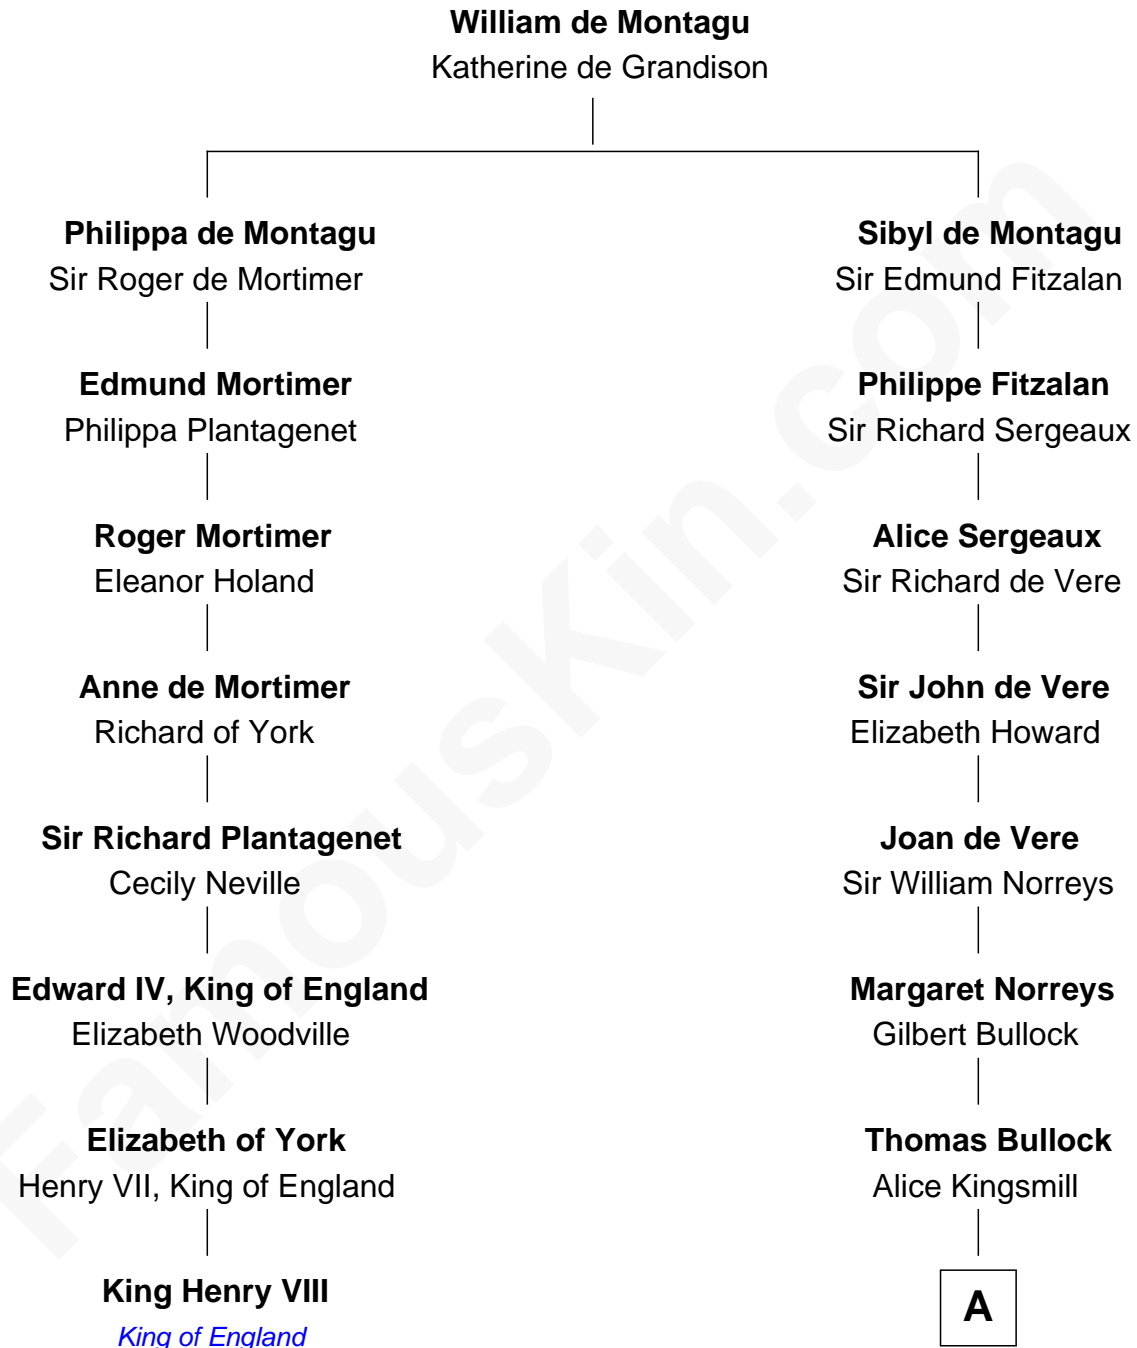

FamousKin.com
Relationship Chart of
King Henry VIII
King of England

7th cousin 13 times removed of
George H. W. Bush
41st U.S. President

A

Richard Bullock

Alice Berrington

William Bullock

Elizabeth Bullock

Augustine Clement

Elizabeth Clement

William Sumner

Hannah Sumner

John Goffe

William Goffe

Abigail Richardson

Martha Goffe

Ebenezer Howard