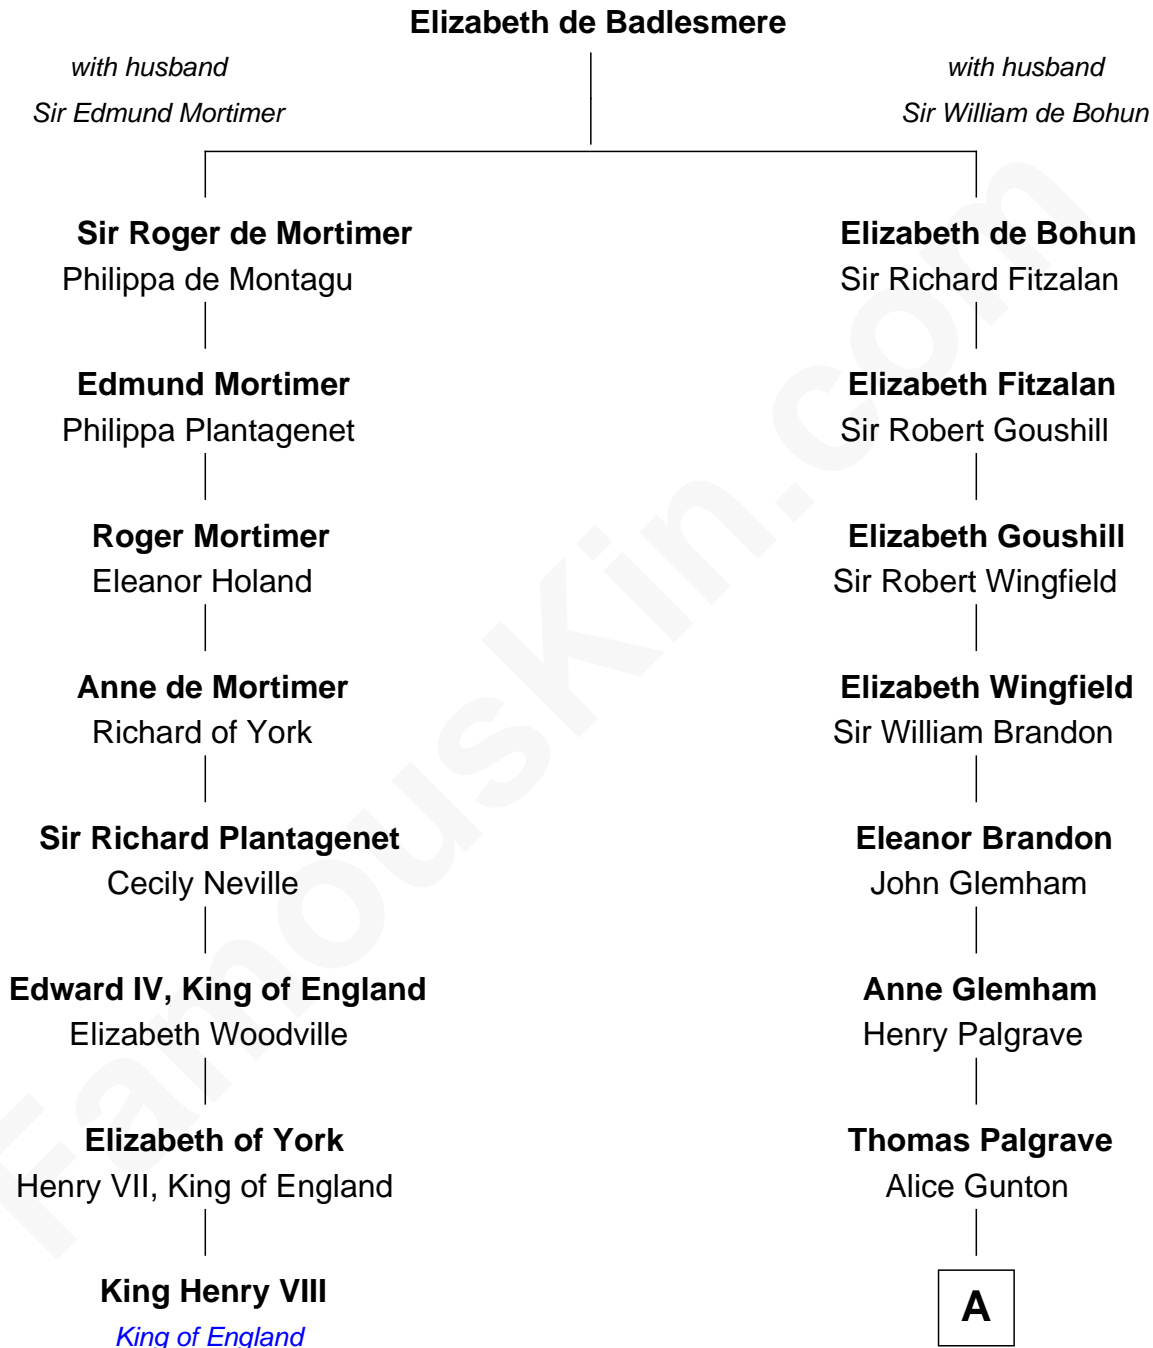

FamousKin.com
Relationship Chart of
King Henry VIII
King of England

7th cousin 13 times removed of
George H. W. Bush
41st U.S. President

A

Rev. Edward Palgrave

Dr. Richard Palgrave

Anna - - - - -

Mary Palgrave

Roger Wellington

Benjamin Wellington

Elizabeth Sweetman

Elizabeth Wellington

John Fay

John Fay

Hannah Child

Jonathan Fay