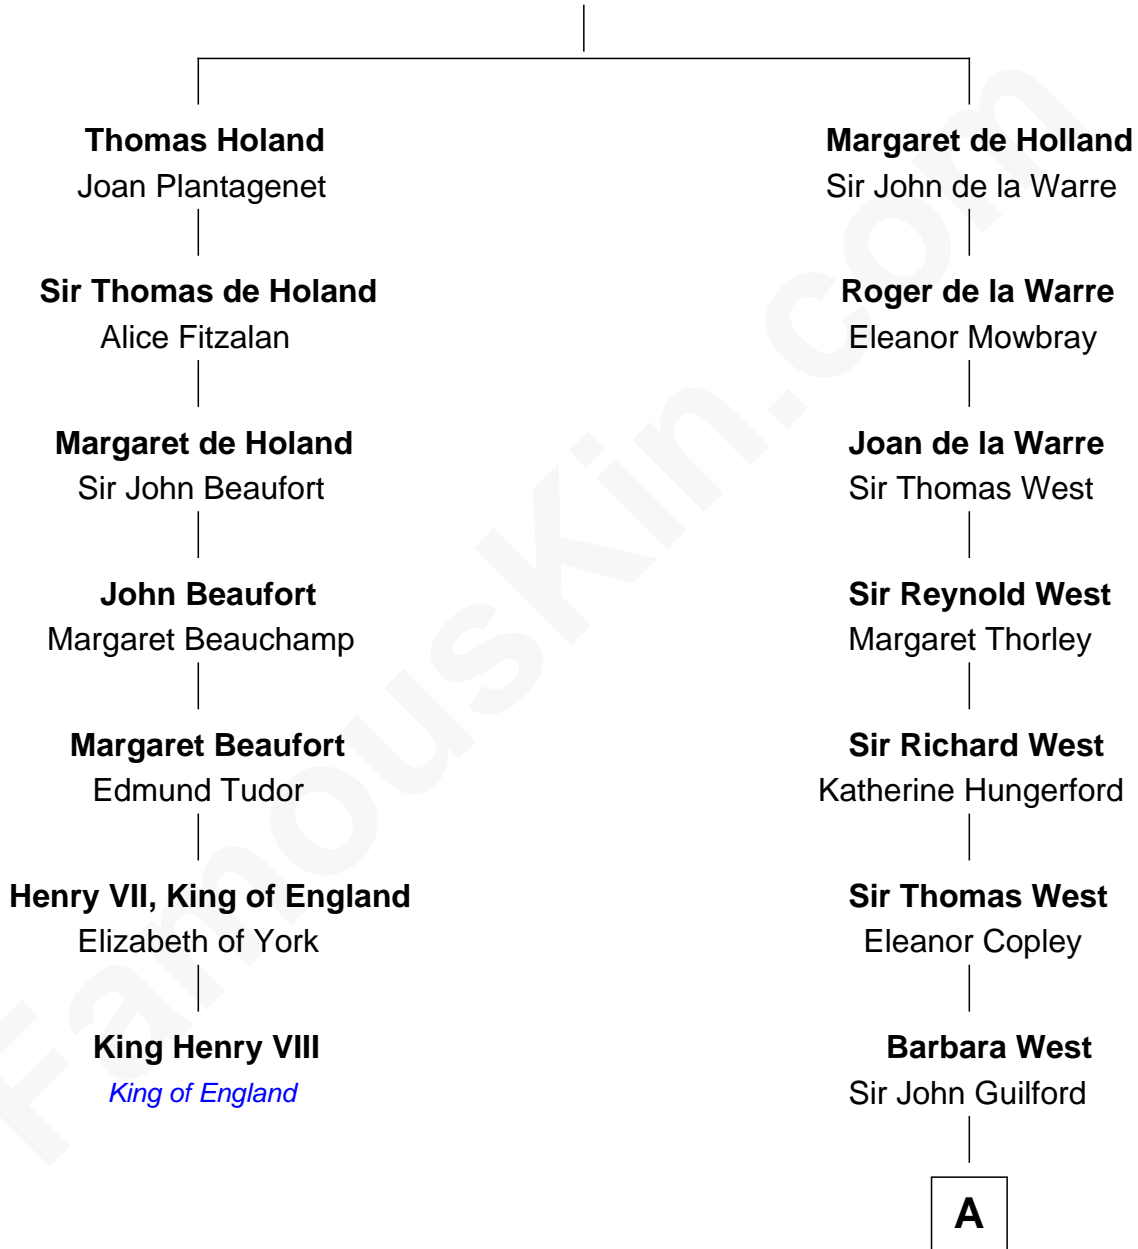

**FamousKin.com**  
**Relationship Chart of**  
**King Henry VIII**  
*King of England*

6th cousin 15 times removed of  
**George W. Bush**  
*43rd U.S. President*

**Sir Robert de Holland**  
 Maude la Zouche

**A**

**Elizabeth Guilford**

Sir William Cromer

**Dorothy Cromer**

William Seyliard

**Elizabeth Seyliard**

Cornelius Beresford

**Dorothy Beresford**

John Brodnax

**Robert Brodnax**

Anne - - - - -

**William Brodnax**

Rebecca Champion

**Edward Brodnax**

Mary Brown

**Ann Brodnax**