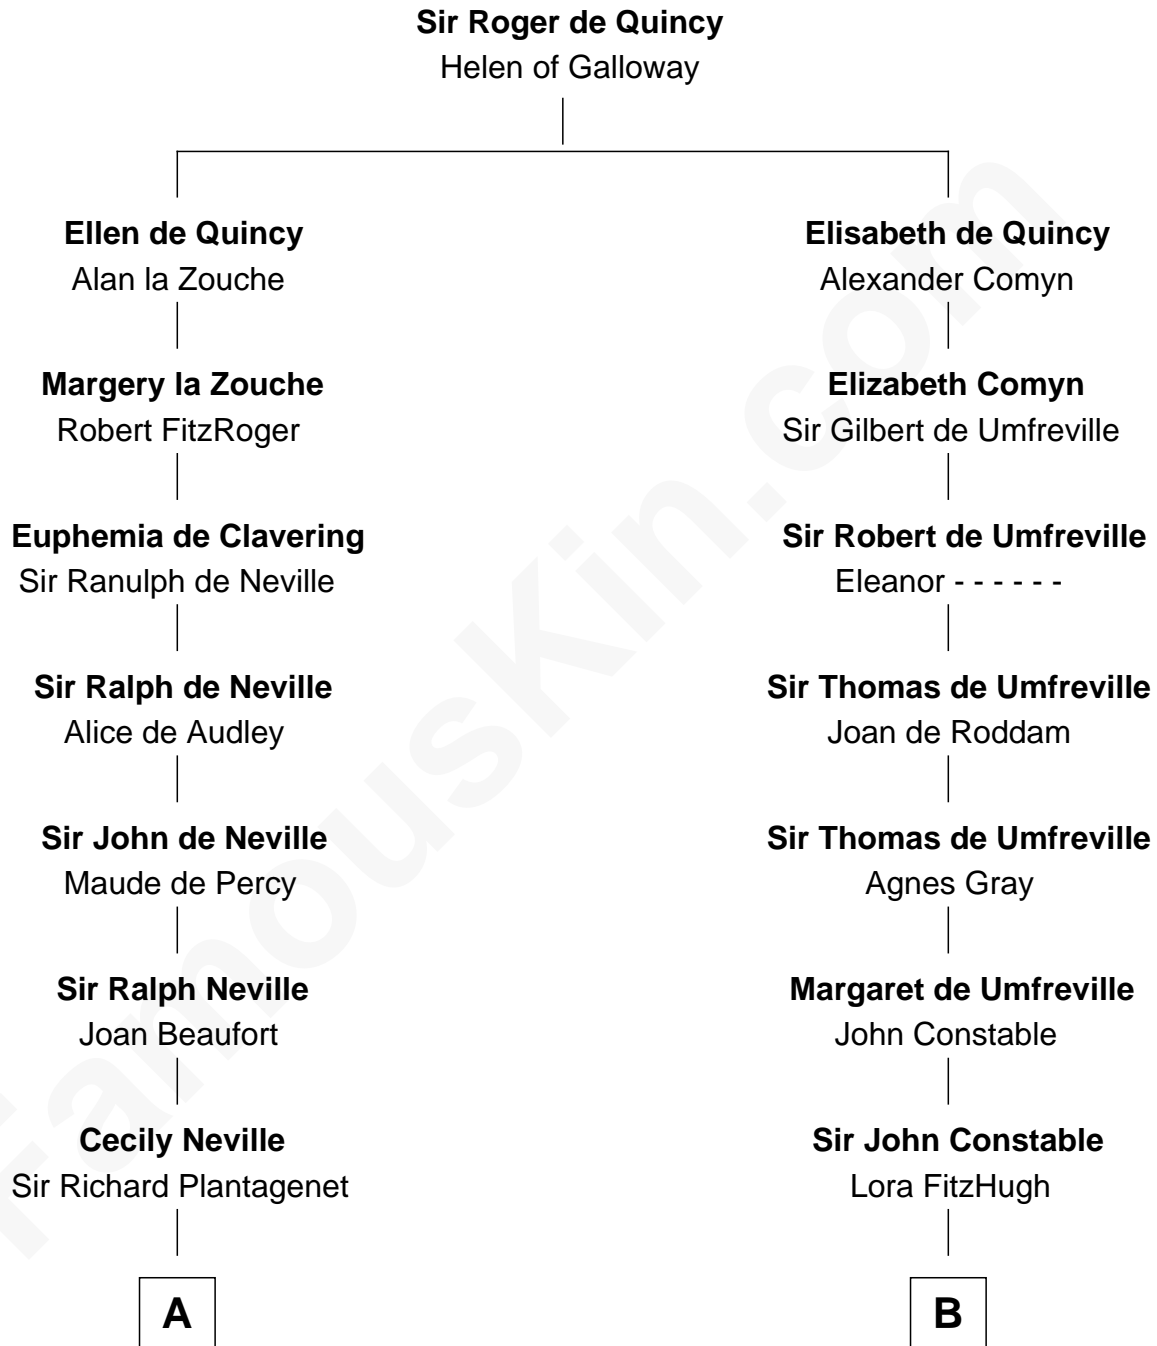

## Relationship Chart of

### King Henry VIII

*King of England*

9th cousin 12 times removed of

**Judy Garland**  
*Singer and Movie Actress*

**C**

**Richard Baugh**

Elizabeth Pepper Harwell

**John Aldridge Baugh**