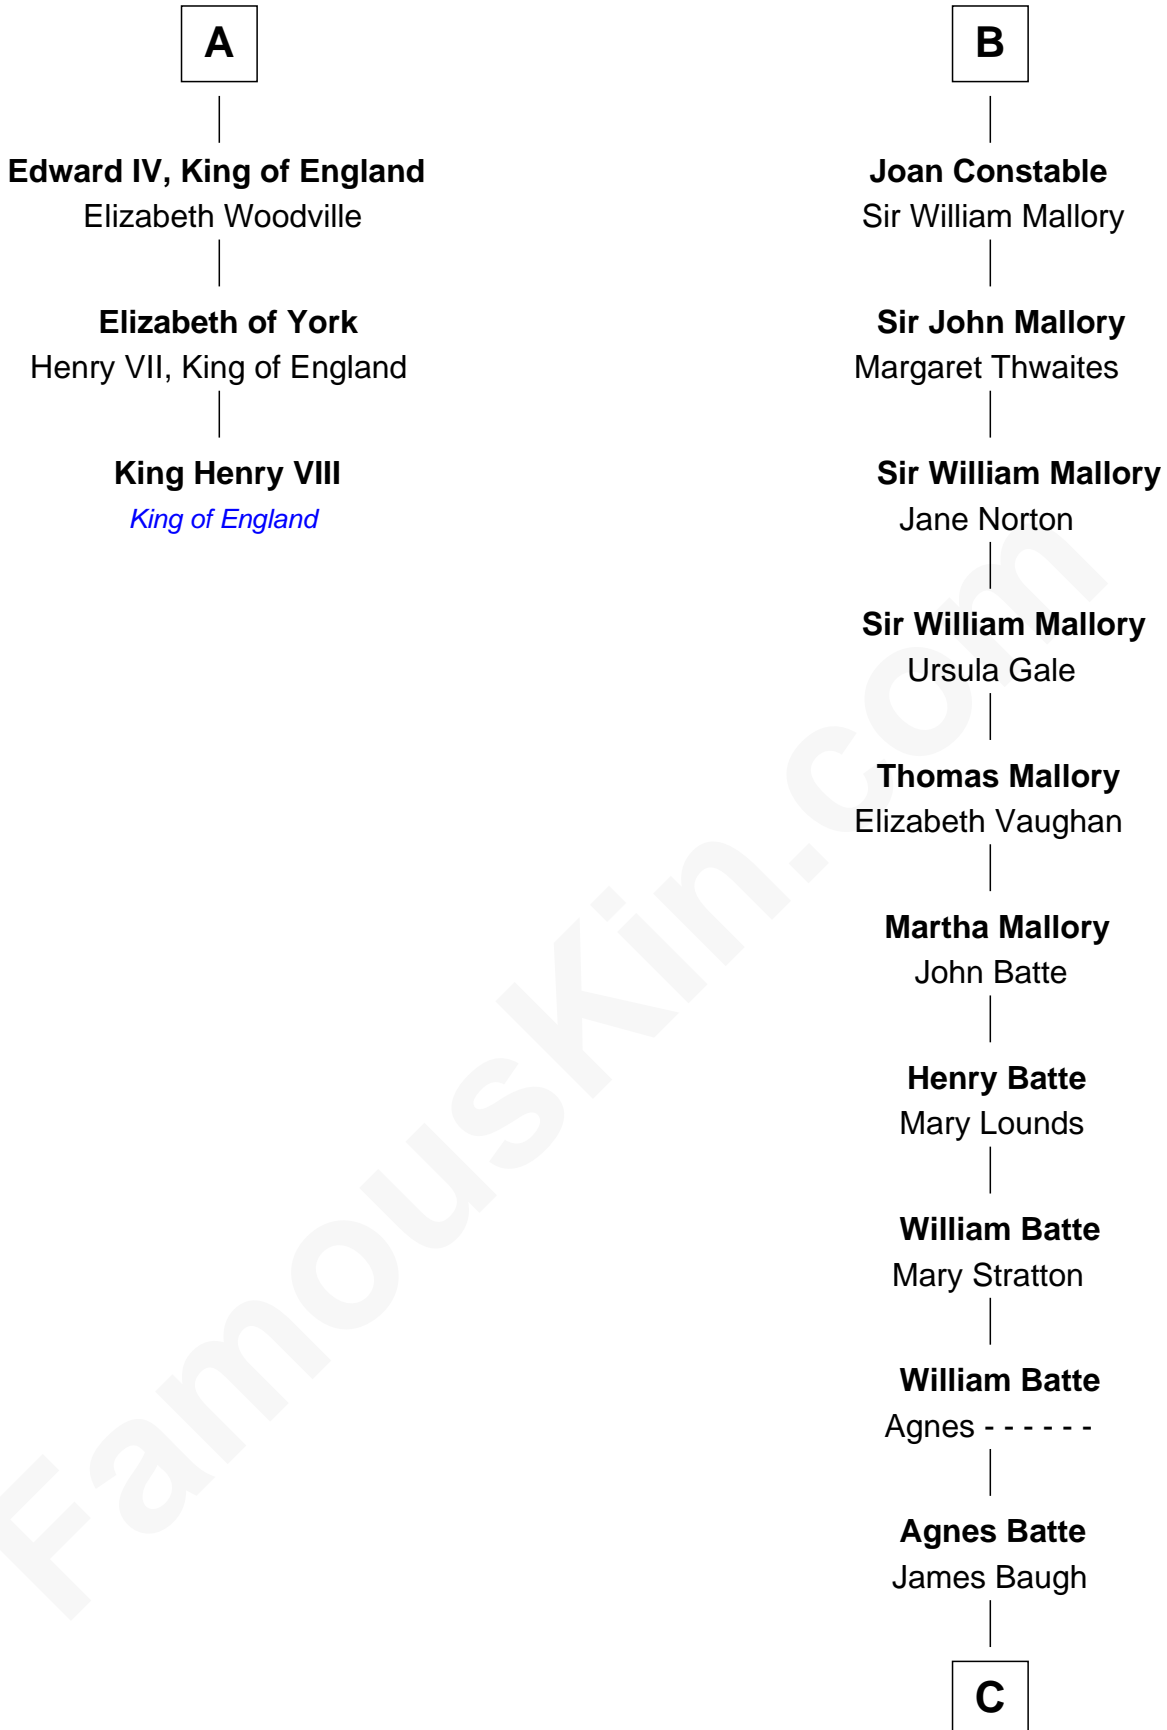

## Relationship Chart of

### King Henry VIII

*King of England*

9th cousin 12 times removed of

**Judy Garland**  
*Singer and Movie Actress*

**C**

**Richard Baugh**

Elizabeth Pepper Harwell

**John Aldridge Baugh**

Mary Ann Marable

**Elizabeth Baugh**

William Tecumseh Gumm

**Francis Avent Gumm**

Ethel Marian Milne

**Judy Garland**

*Singer and Movie Actress*

FamousKin.com