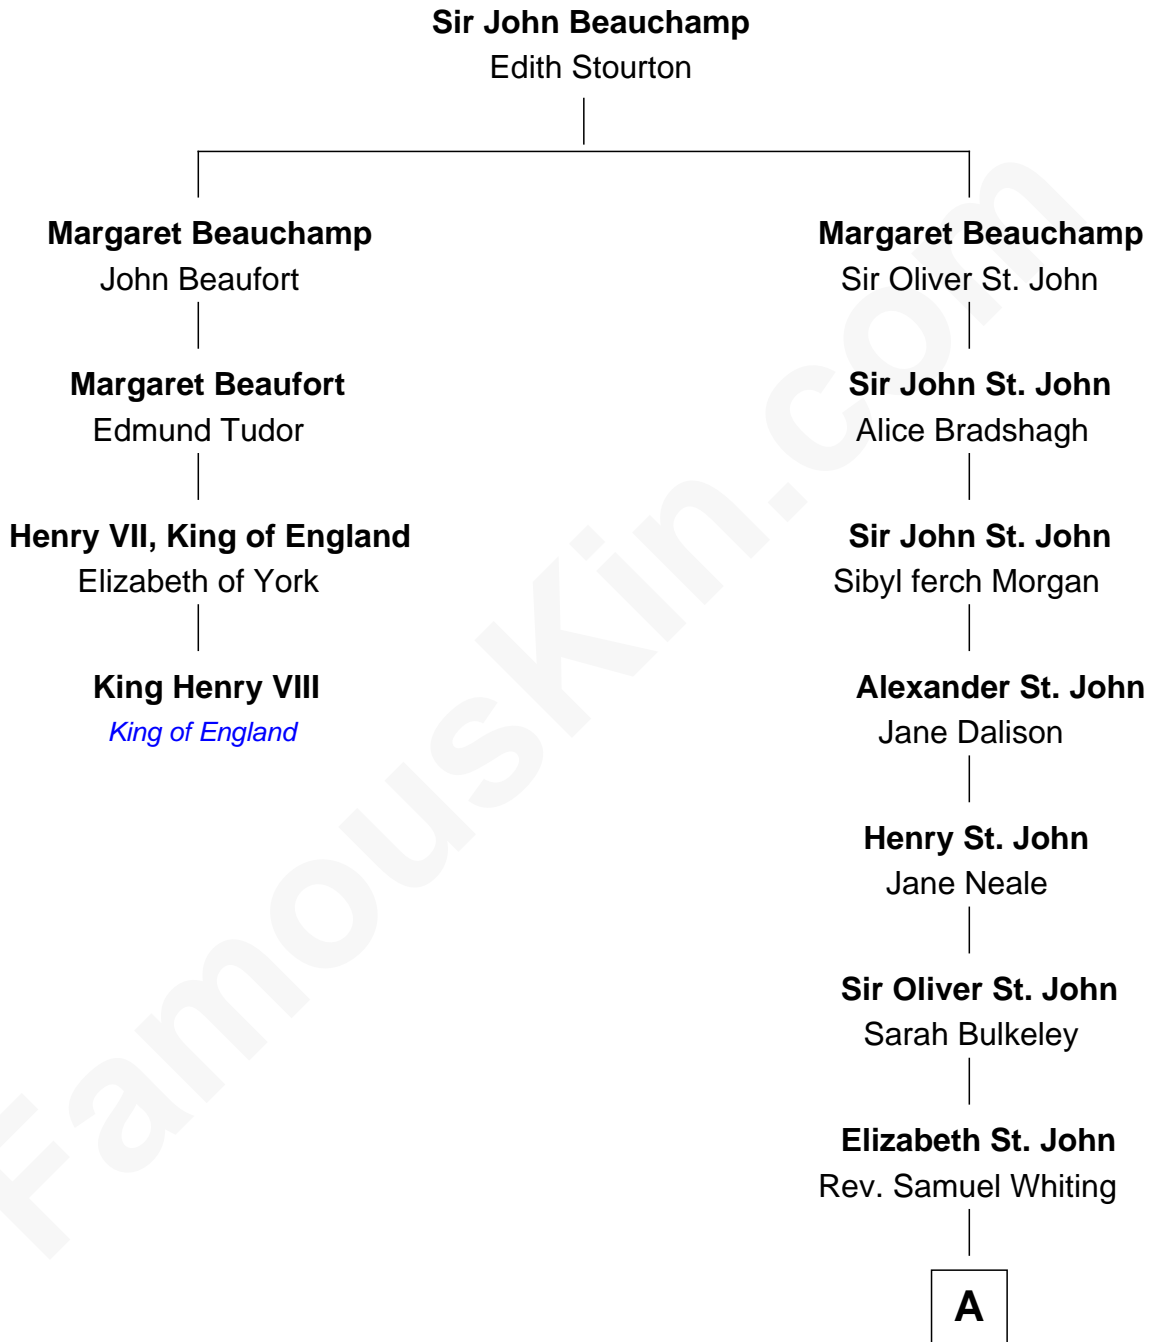

**FamousKin.com**  
**Relationship Chart of**  
**King Henry VIII**  
*King of England*

3rd cousin 13 times removed of  
**Bette Davis**  
*Movie Actress*

**A**

**Rev. Samuel Whiting**

Dorcas Chester

**Oliver Whiting**

Anna Danforth

**John Whiting**

Dorcas Hunt

**Dorcas Whiting**

Dr. William Worcester

**Dorothy Worcester**

James Bailey

**Benjamin W. Bailey**

Latta Hopkins

**Harriet Jane Bailey**

Charles Otis Thompson

**Harriet Eugenia Thompson**

William Aaron Favor

**Ruth Augusta Favor**

Harlow Morrell Davis

**Bette Davis**