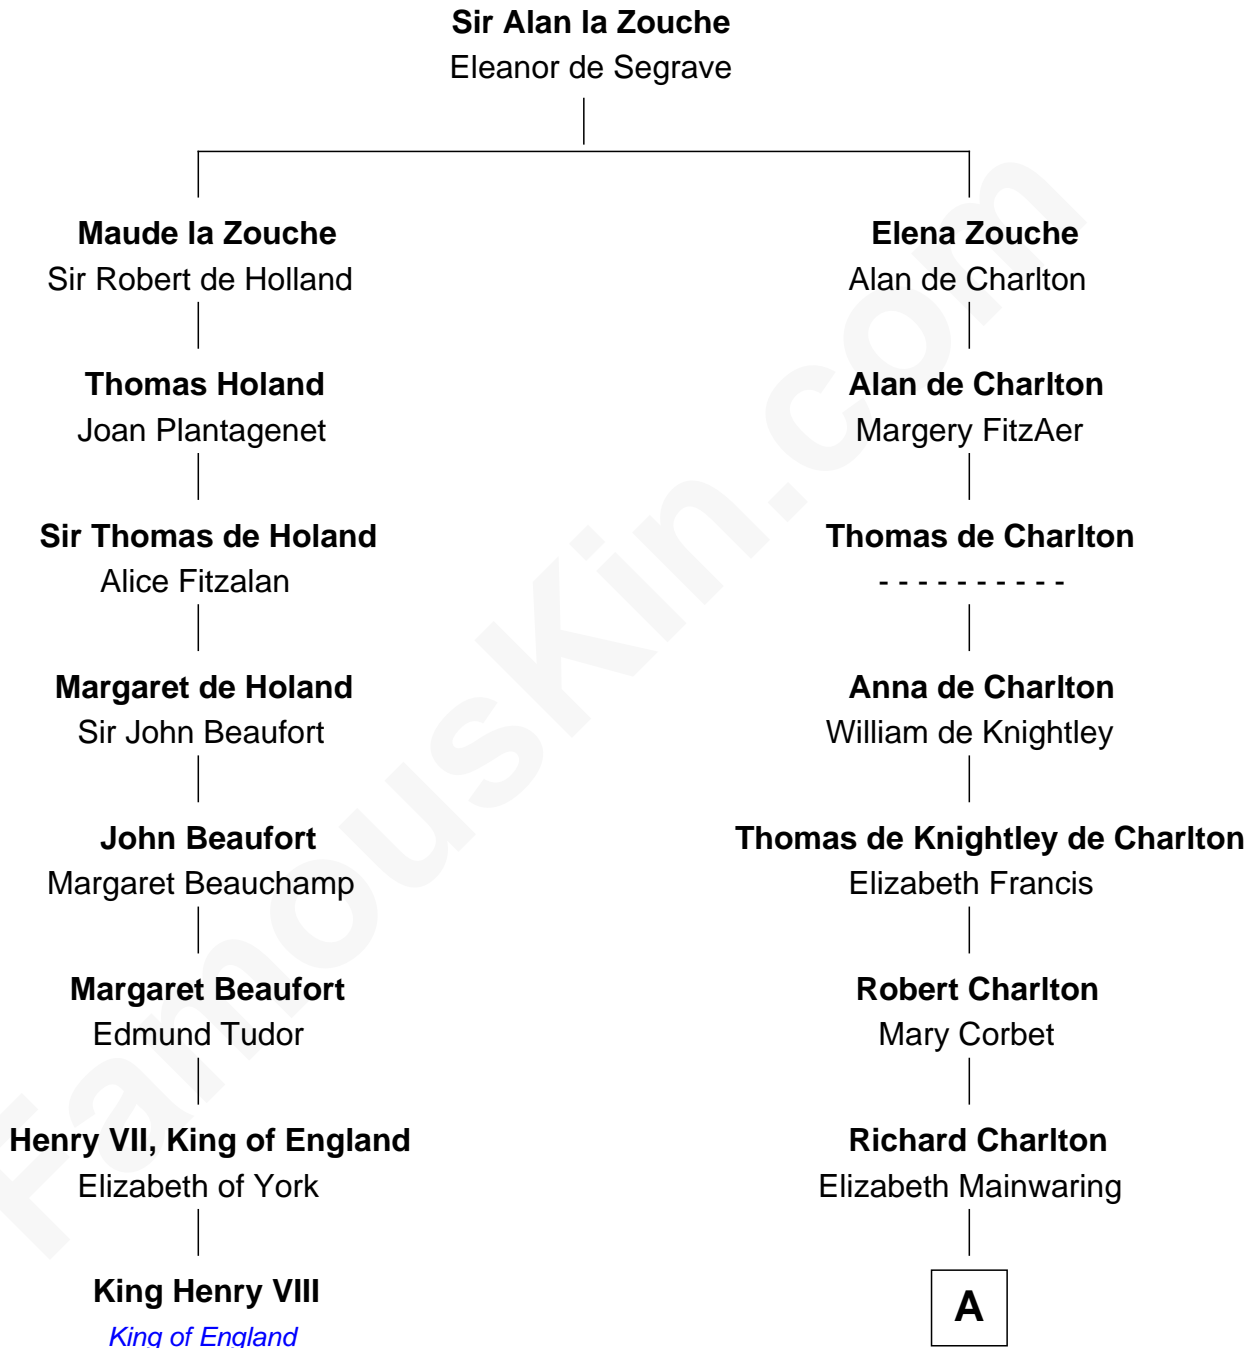

FamousKin.com

Relationship Chart of

King Henry VIII

King of England

7th cousin 14 times removed of

Bette Davis
Movie Actress

A

Anne Charlton