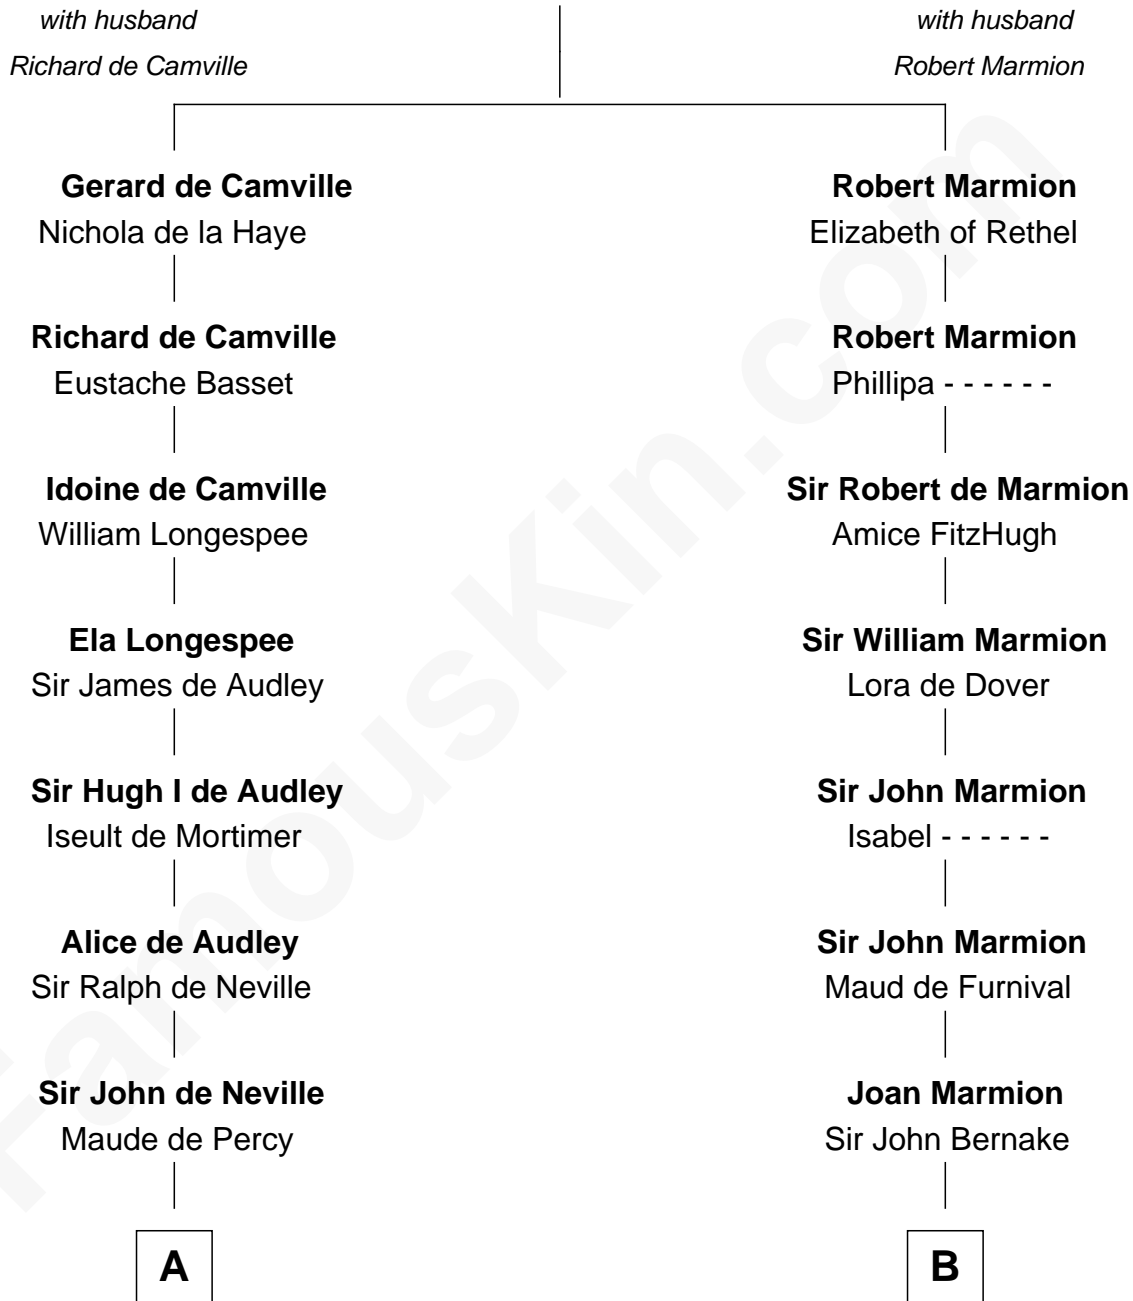

FamousKin.com

Relationship Chart of

King Henry VIII

King of England

11th cousin 8 times removed of

William Wentworth

(c1616 - 1696/7) Great Migration Immigrant 1638

Miliscent of Rethel

C

—
Christopher Wentworth

Katharine Marbury

—
William Wentworth

Susanna Carter

—
William Wentworth

Great Migration Immigrant 1638

FamousKin.com