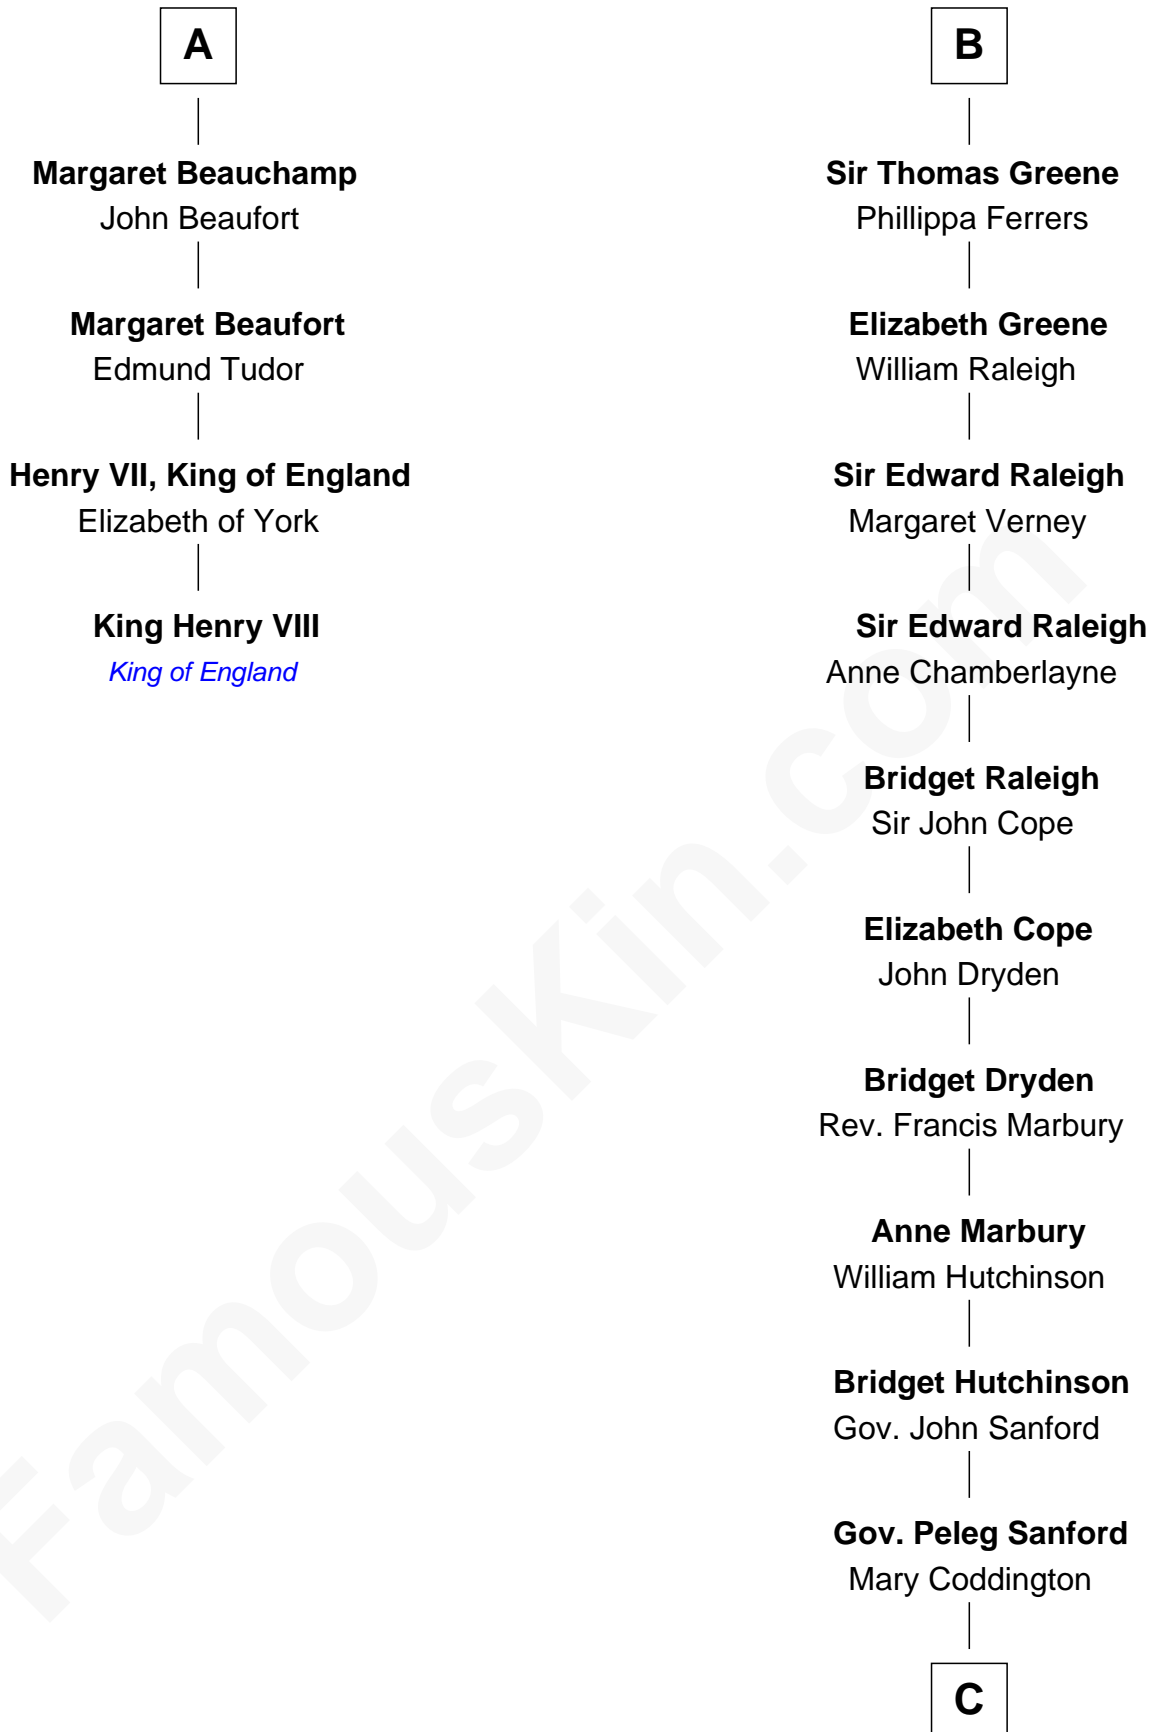

FamousKin.com

Relationship Chart of

King Henry VIII

King of England

10th cousin 11 times removed of

Lucretia (Rudolph) Garfield
First Lady of President James Garfield

Sir Humphrey de Bohun
 Maud of Eu

C

Anne Sanford

Capt. John Mason

Peleg Sanford Mason

Mary Stanton

Elijah Mason

Lucretia Greene

Arabella Greene Mason

Zebulon Rudolph