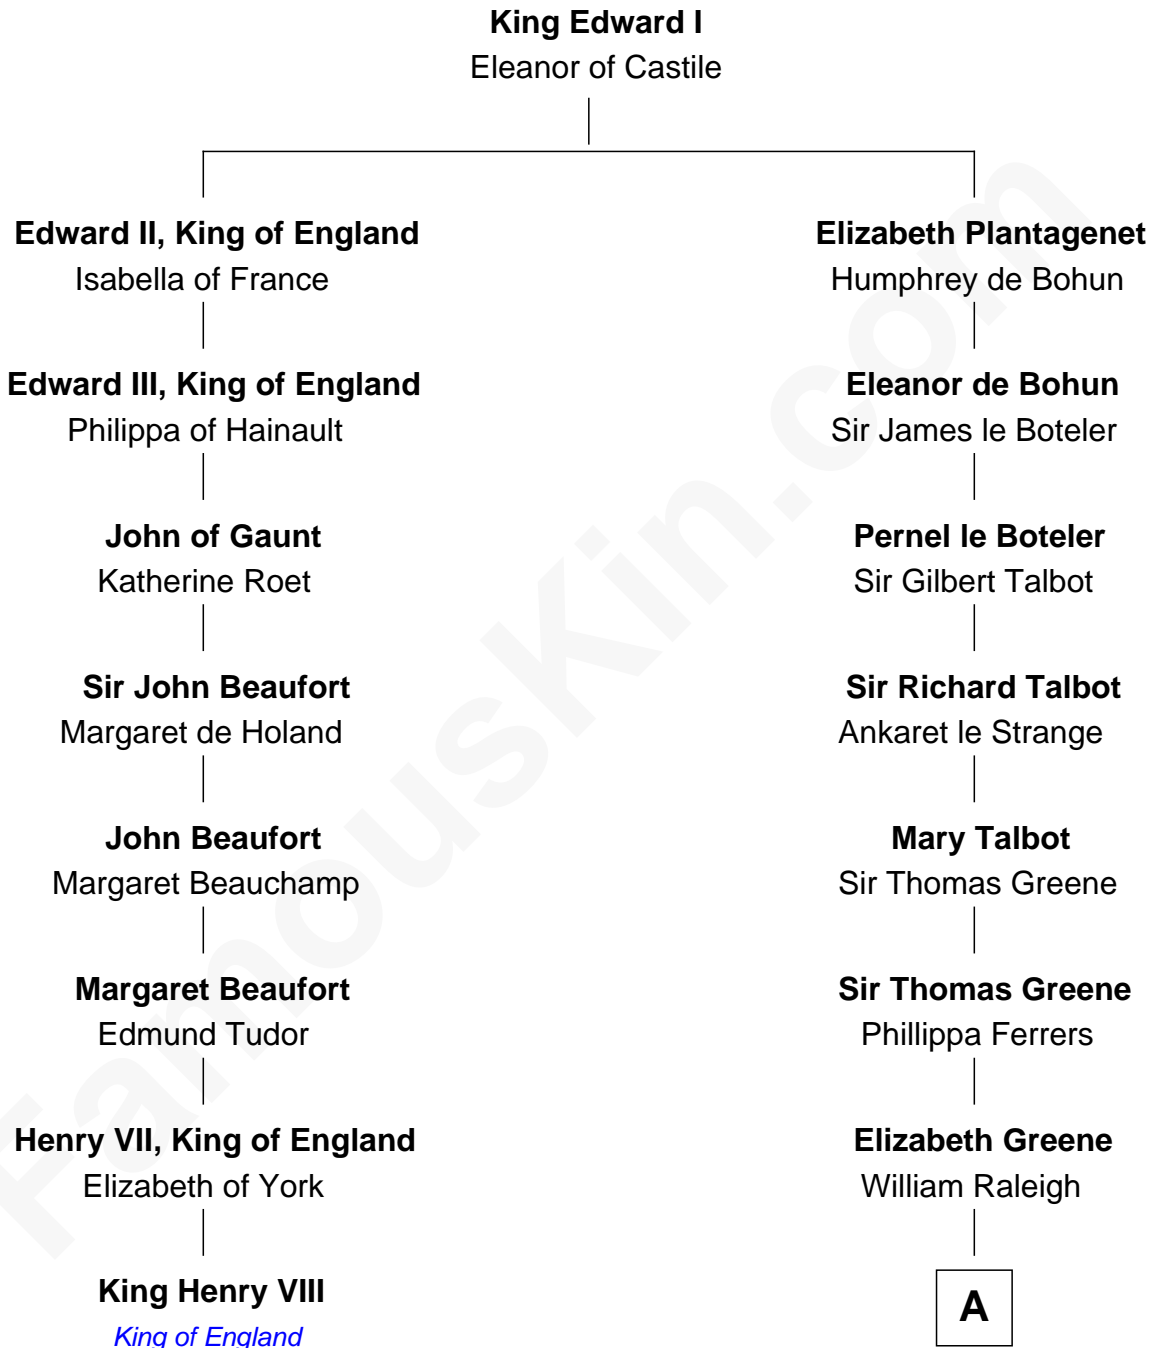

FamousKin.com

Relationship Chart of

King Henry VIII

King of England

7th cousin 12 times removed of

Lucretia (Rudolph) Garfield
First Lady of President James Garfield

A

Sir Edward Raleigh