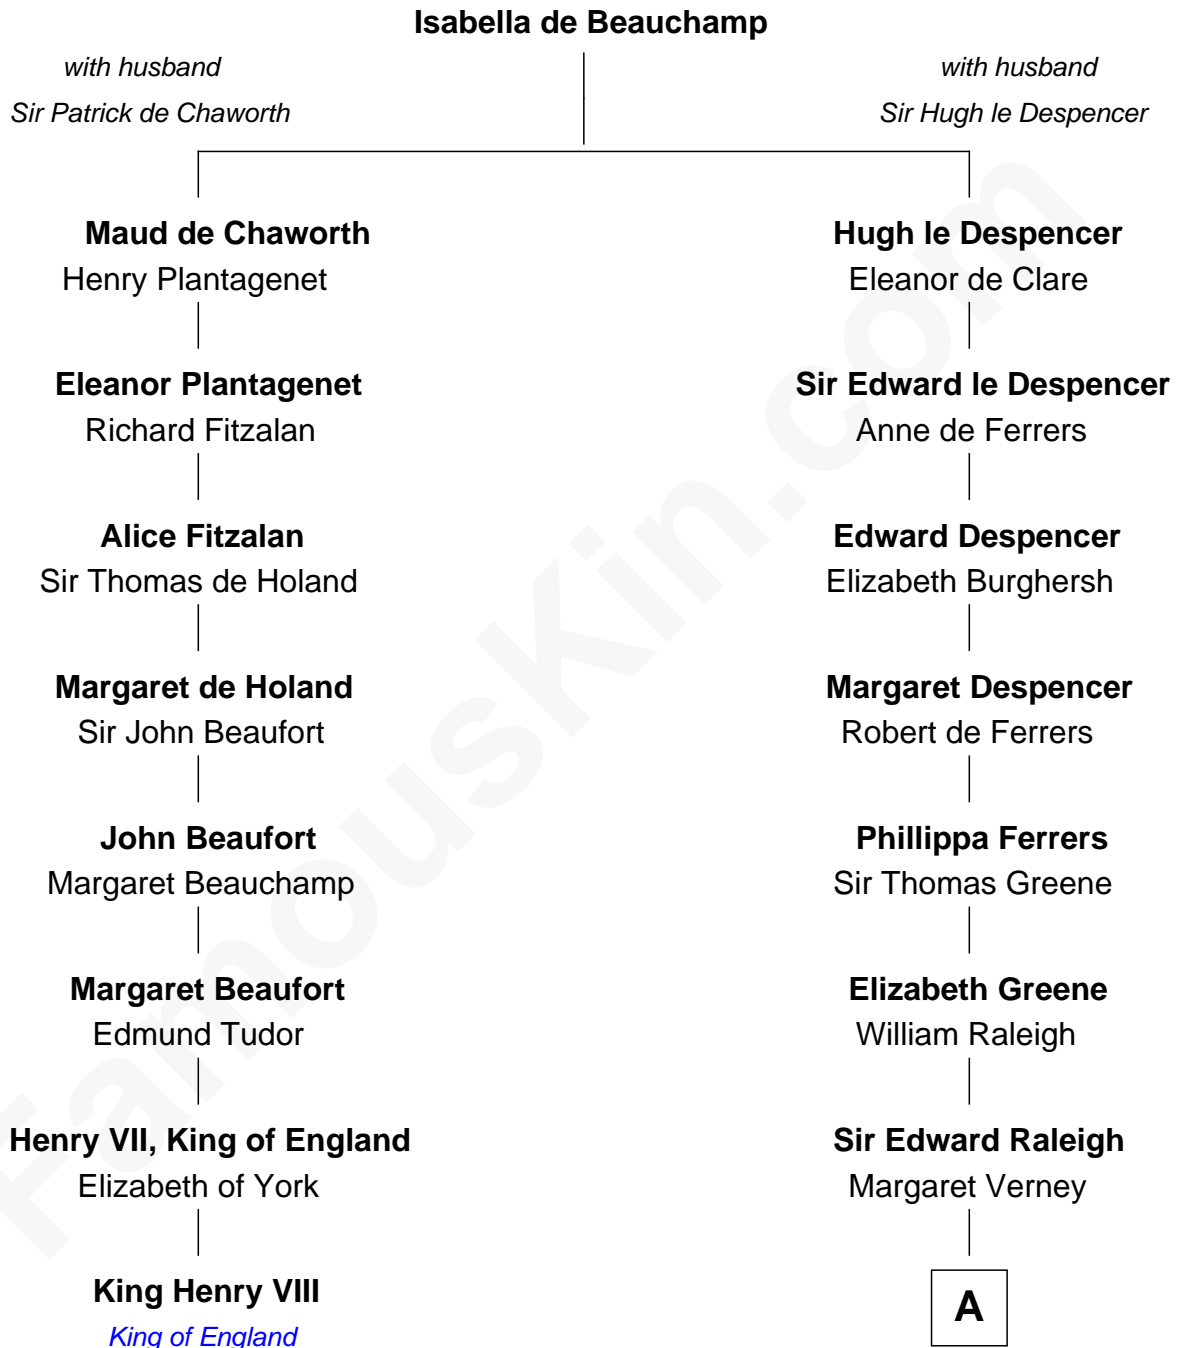

FamousKin.com

Relationship Chart of

King Henry VIII

King of England

7th cousin 11 times removed of

Lucretia (Rudolph) Garfield
First Lady of President James Garfield

A

Sir Edward Raleigh
Anne Chamberlayne