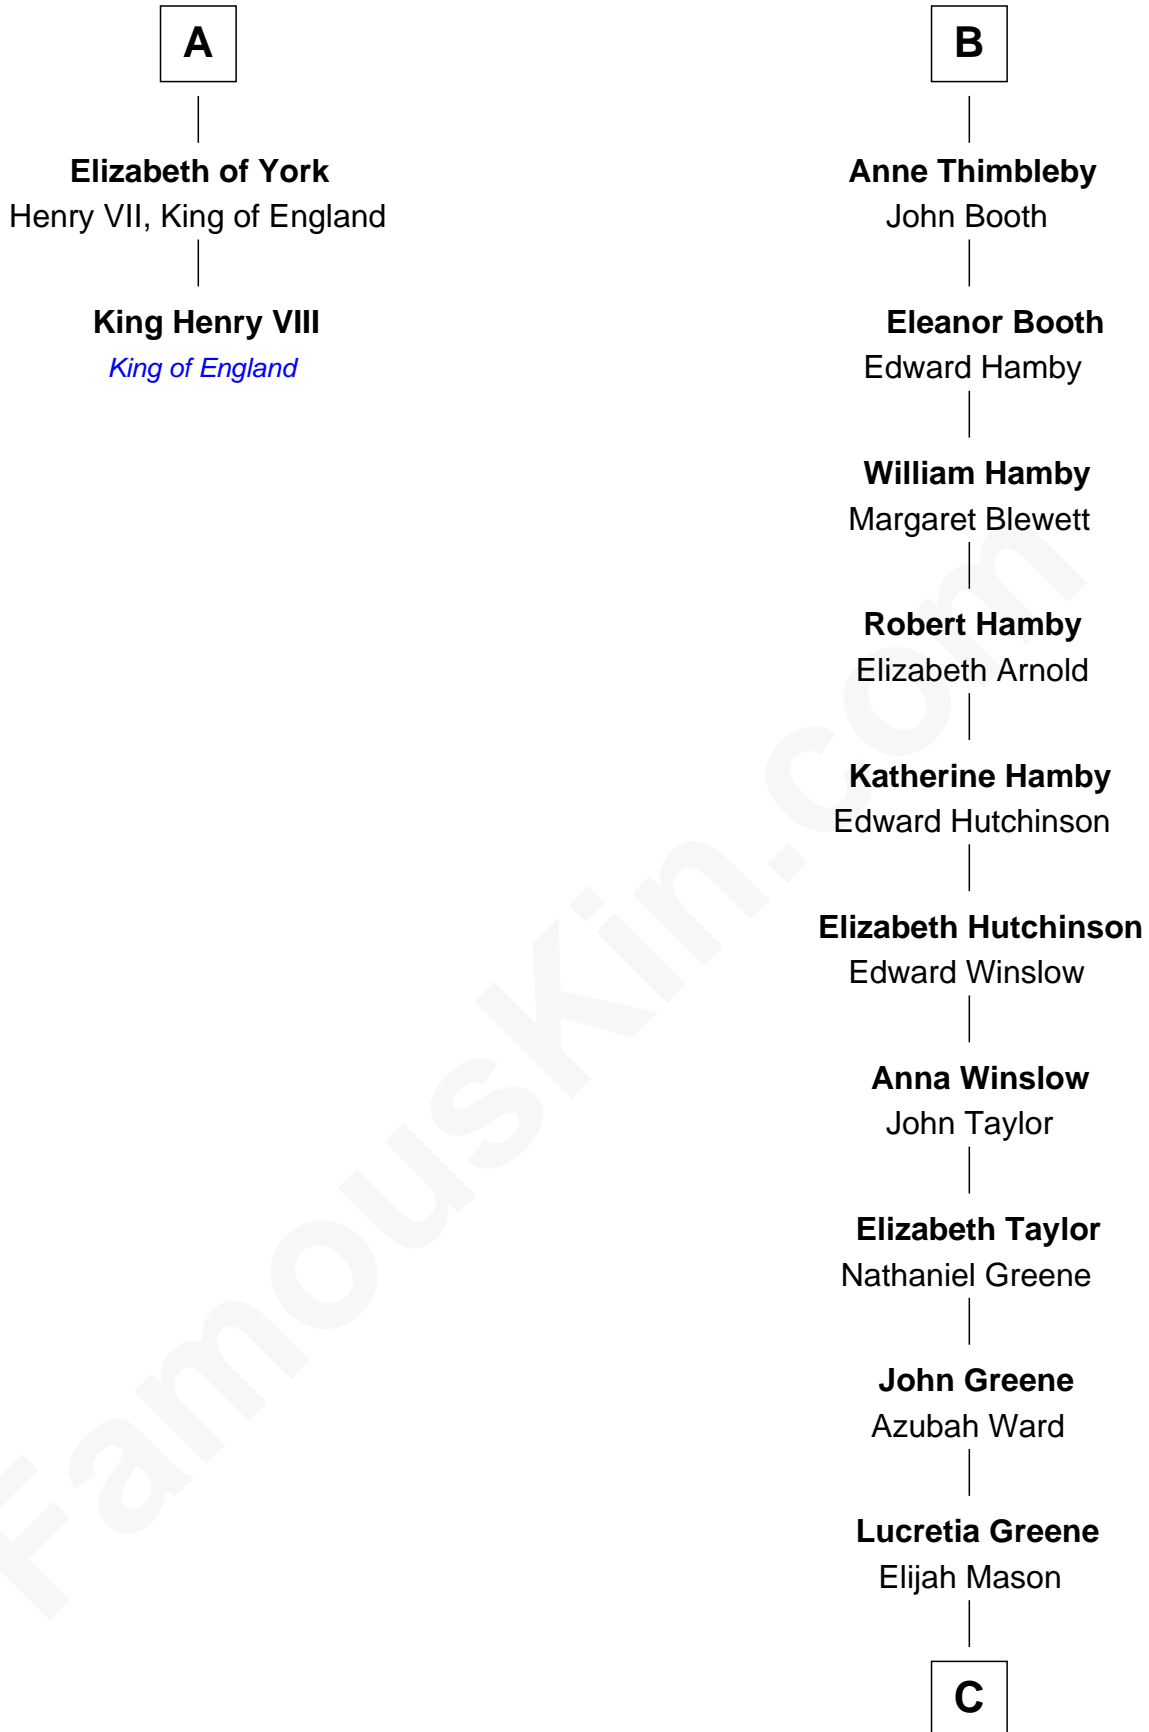

FamousKin.com
Relationship Chart of
King Henry VIII
King of England

8th cousin 10 times removed of
Lucretia (Rudolph) Garfield
First Lady of President James Garfield

C

Arabella Greene Mason

Zebulon Rudolph

Lucretia (Rudolph) Garfield

First Lady of James Garfield

FamousKin.com