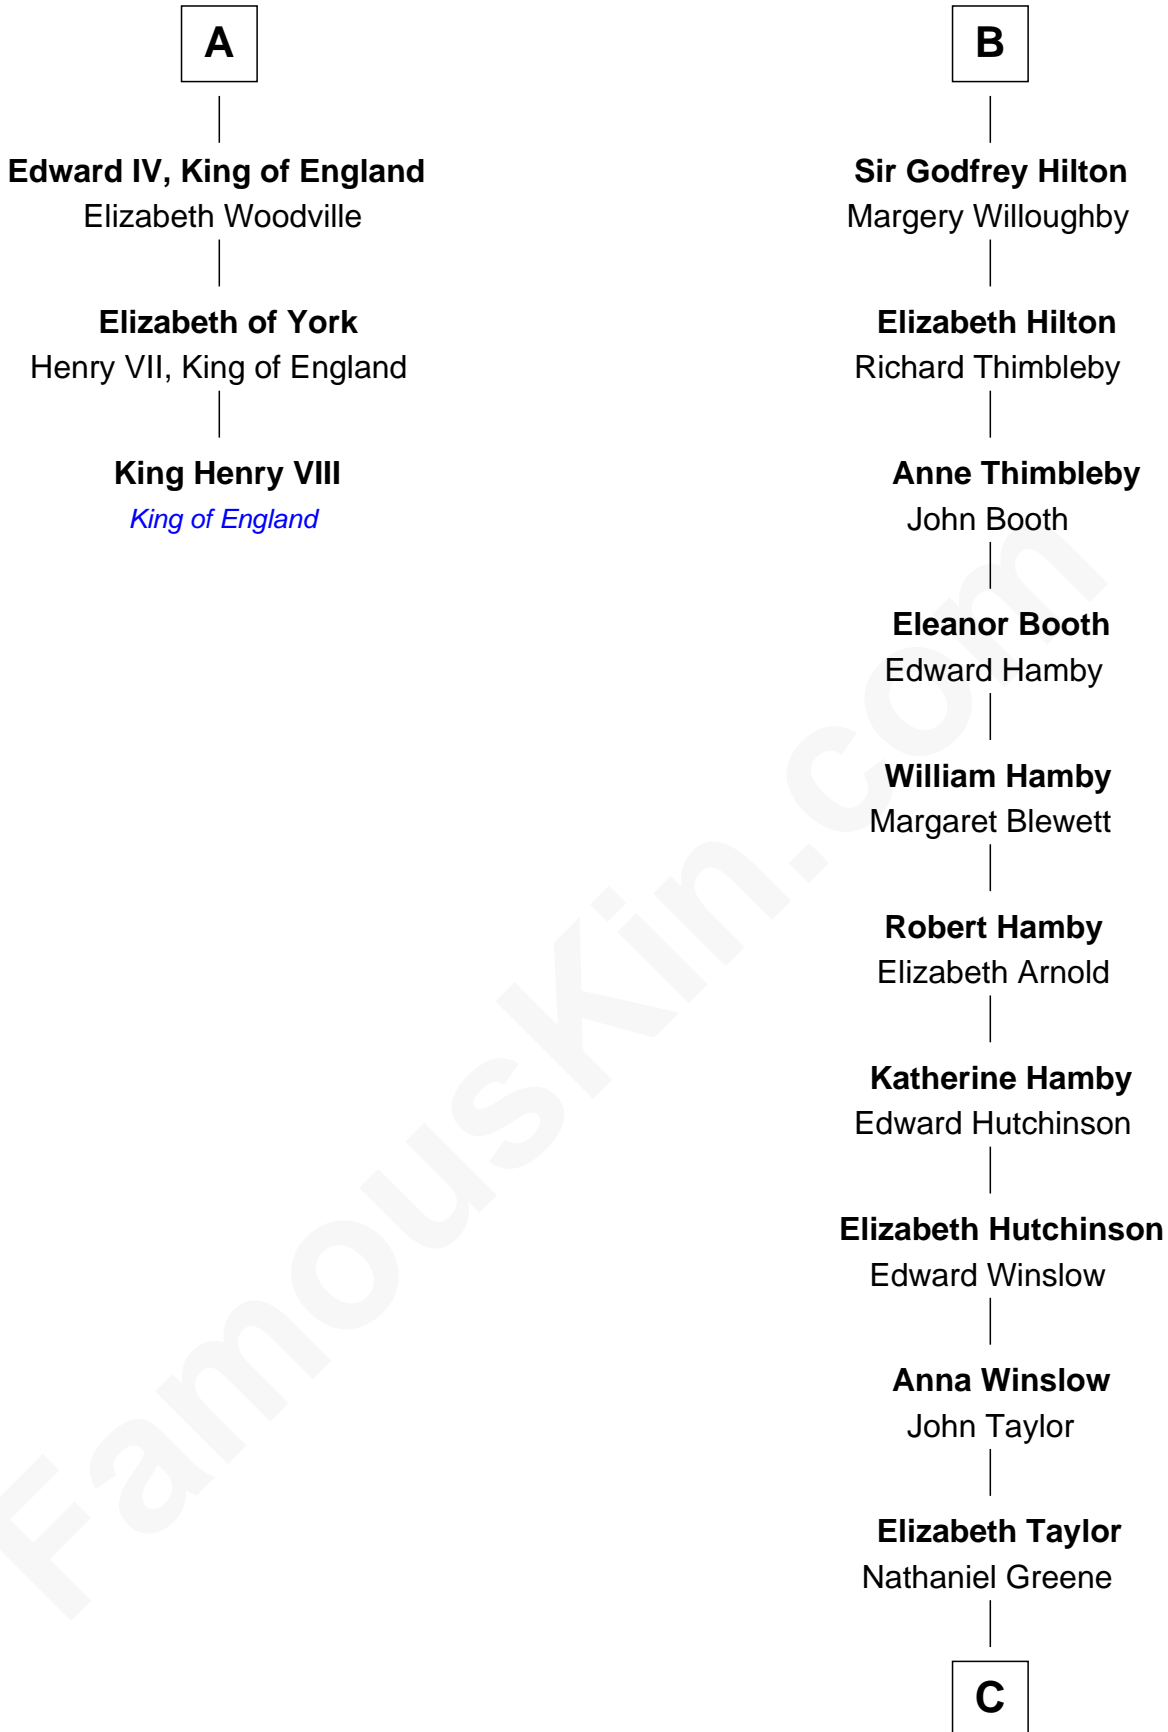

FamousKin.com
Relationship Chart of
King Henry VIII
King of England

9th cousin 11 times removed of
Lucretia (Rudolph) Garfield
First Lady of President James Garfield

C

John Greene

Azubah Ward

Lucretia Greene

Elijah Mason

Arabella Greene Mason

Zebulon Rudolph

Lucretia (Rudolph) Garfield

First Lady of James Garfield

FamousKin.com