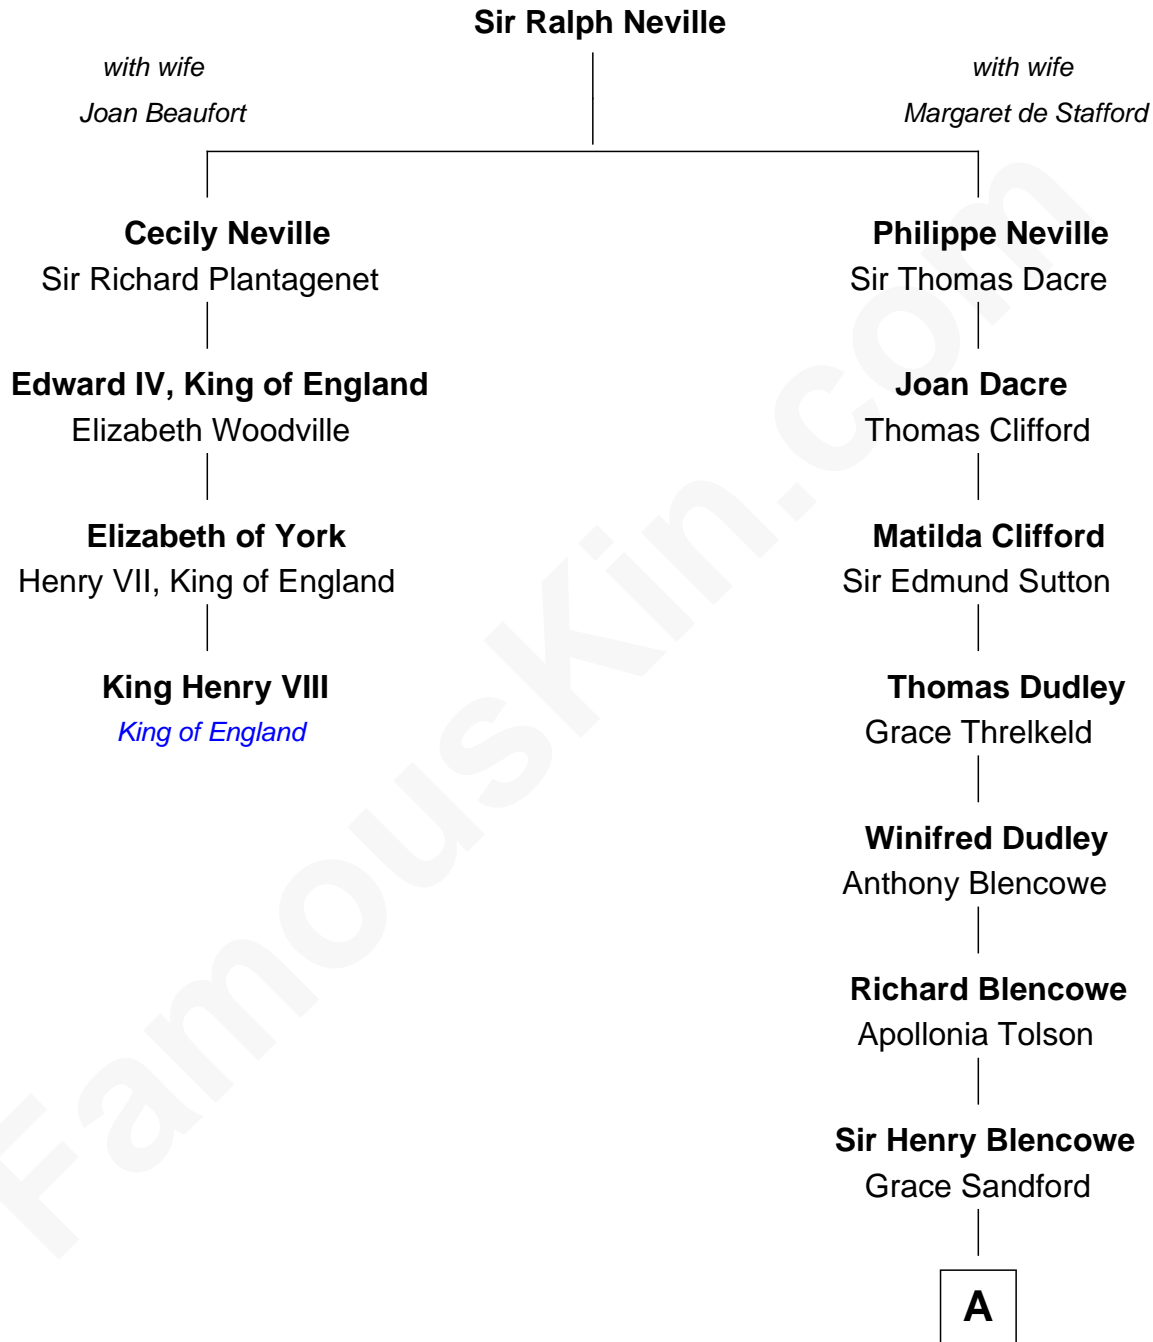

FamousKin.com

Relationship Chart of

King Henry VIII

King of England

3rd cousin 17 times removed of

Paris Hilton

Socialite and TV Personality

A

John Blencowe

Anne Mallison

Elizabeth Blencowe

Henry Thompson

Sir William Thompson

Mary Stephens

Stephens Thompson

Dorothea Tanton

Ann Thompson

George Mason

George Mason

Anne Eilbeck

Thomas Mason

Sarah Barnes Hooe

Leannah Mason

William Hendley Barron