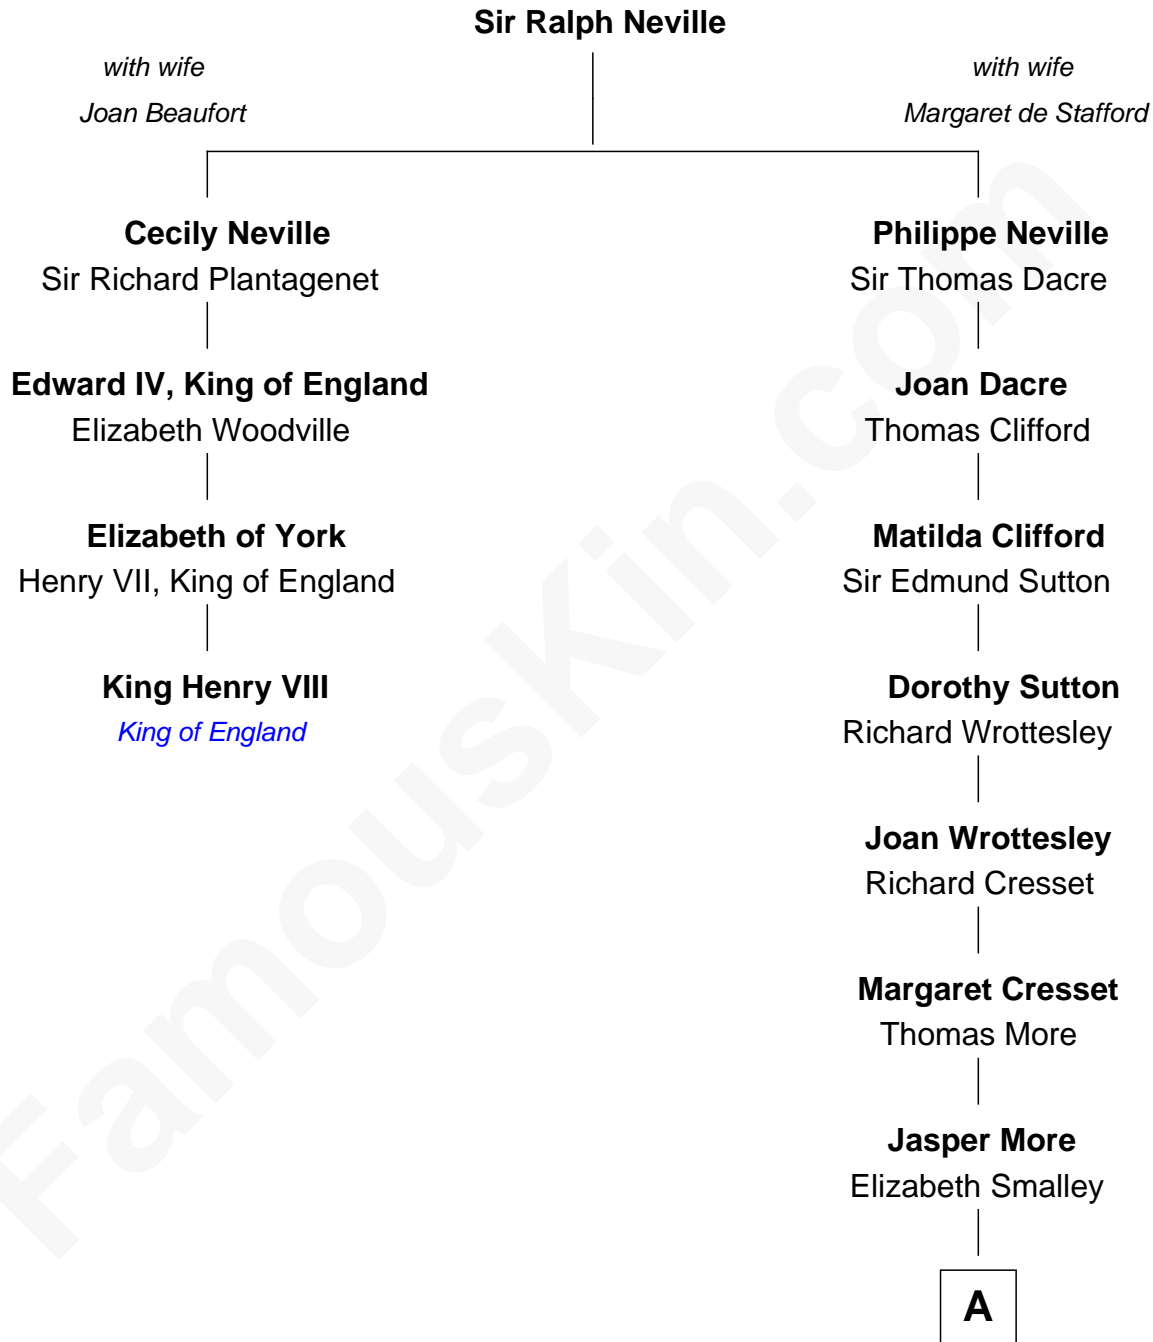

## Relationship Chart of

### King Henry VIII

*King of England*

**MAYFLOWER**

3rd cousin 5 times removed of

**Richard More**  
*(c1614 - c1696) Mayflower passenger 1620*

**A**

**Katherine More**  
Col. Samuel More

**Richard More**  
*Mayflower passenger 1620*