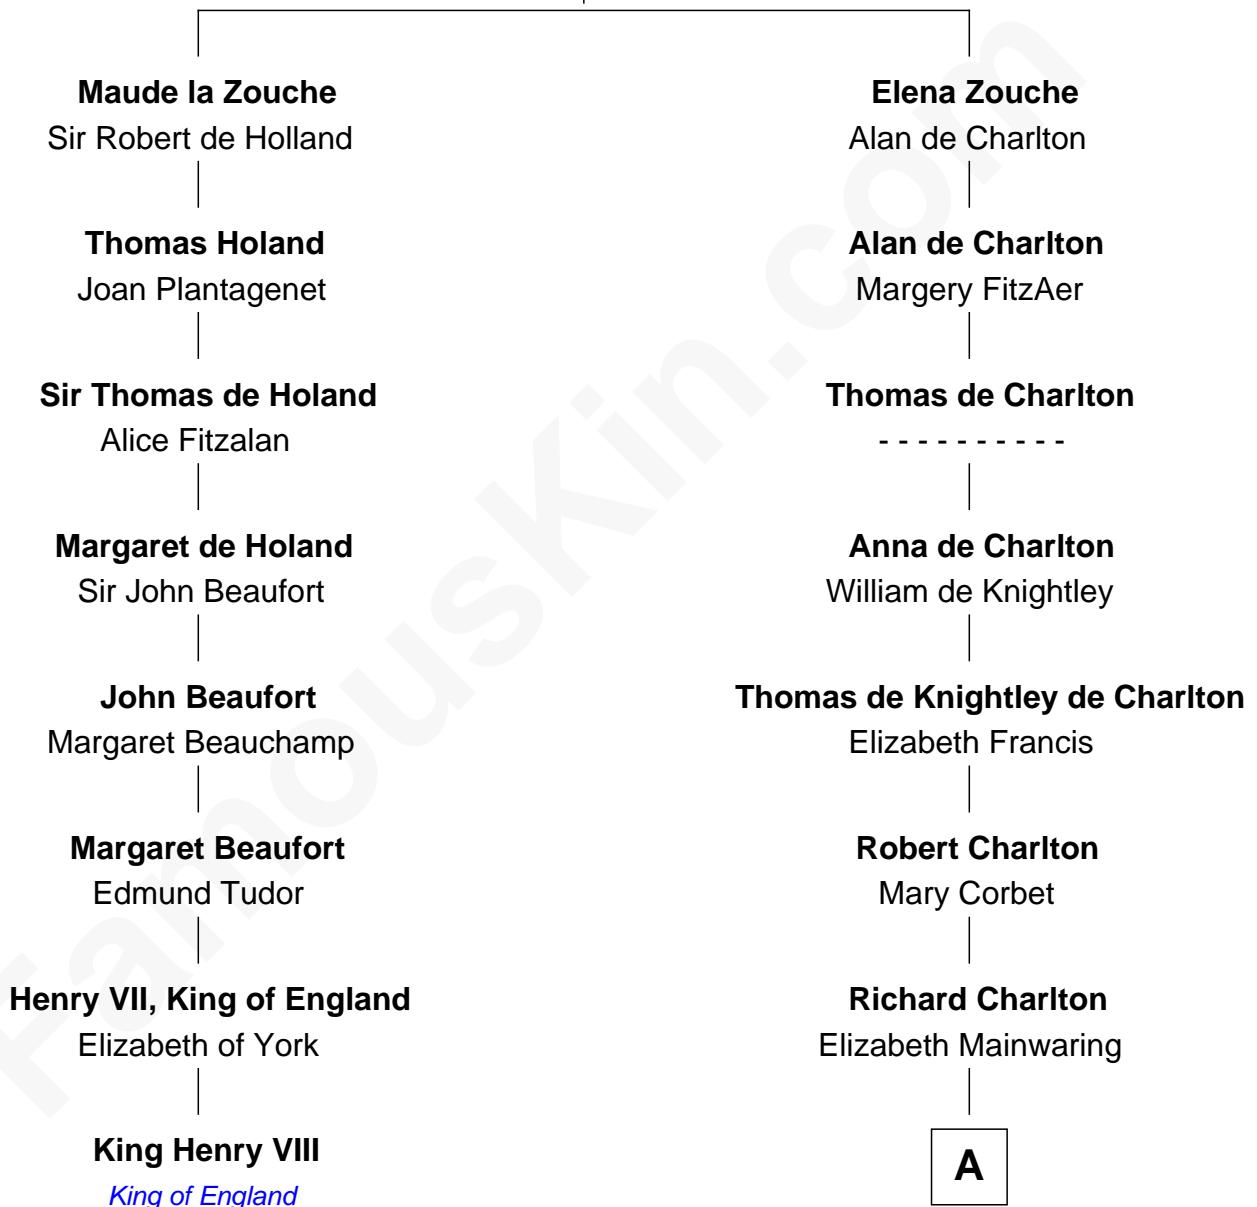

## Relationship Chart of

### King Henry VIII

*King of England*

7th cousin 13 times removed of

**Calvin Coolidge**  
*30th U.S. President*

**Sir Alan la Zouche**  
Eleanor de Segrave

**A**

**Anne Charlton**

Randall Grosvenor