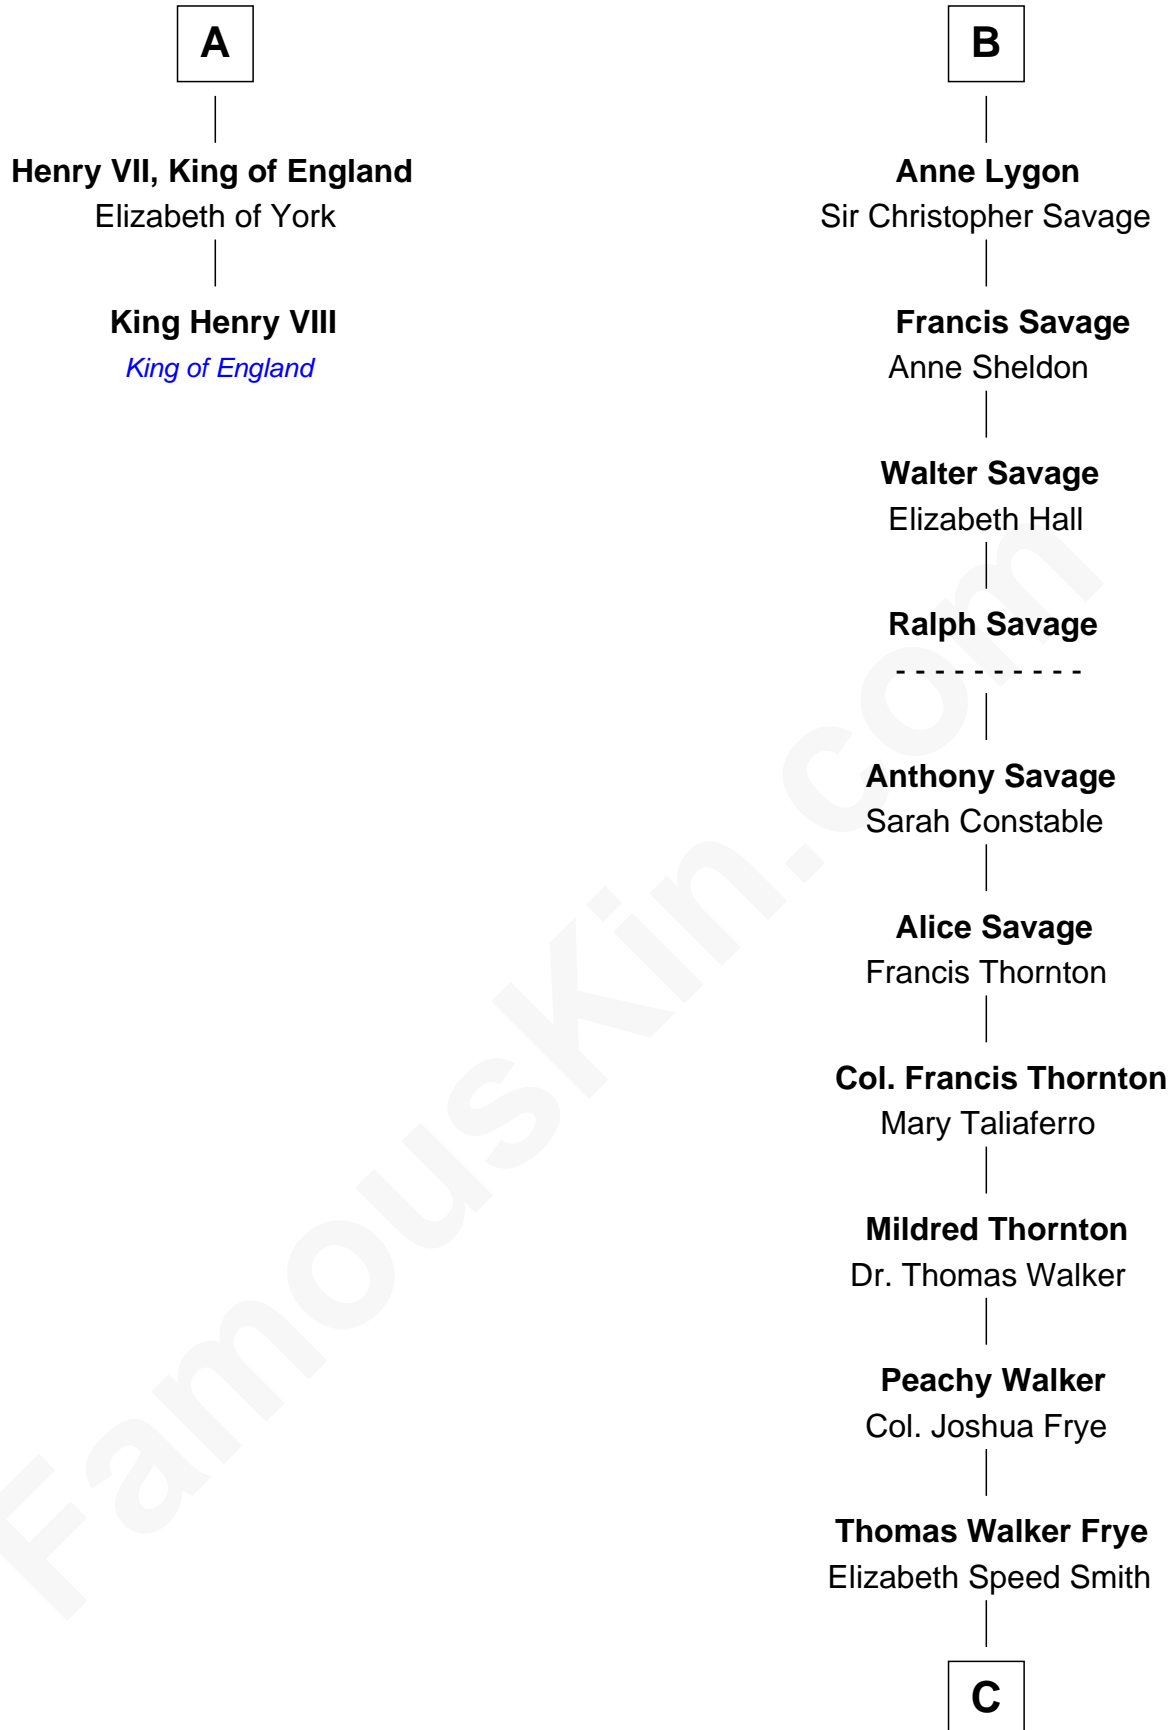

FamousKin.com
Relationship Chart of
King Henry VIII
King of England

8th cousin 12 times removed of

Adlai Stevenson II
31st Governor of Illinois

Sir Walter de Beauchamp
 Alice de Tony

C

—
Mary Peachy Frye
Rev. Lewis Warner Green

—
Letitia Green
Adlai Ewing Stevenson

—
Lewis Green Stevenson
Helen Louise Davis

—
Adlai Stevenson II
31st Governor of Illinois

FamousKin.com