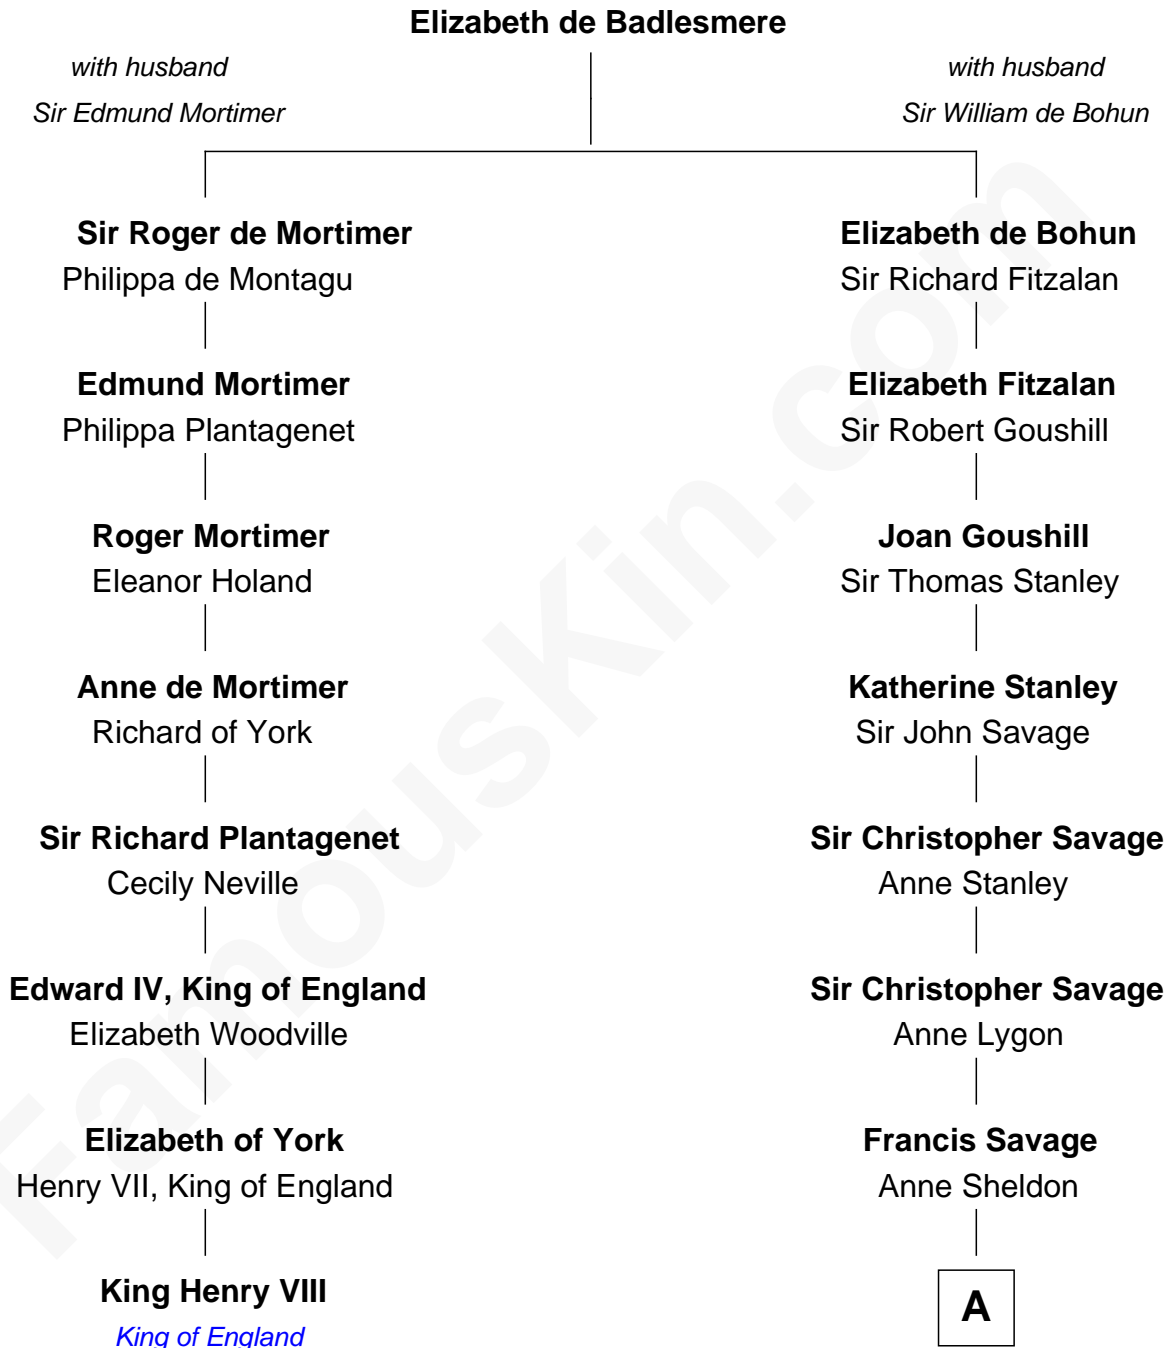

FamousKin.com

Relationship Chart of

King Henry VIII

King of England

7th cousin 11 times removed of

Adlai Stevenson II
31st Governor of Illinois

A

Walter Savage

Elizabeth Hall

Ralph Savage

Anthony Savage

Sarah Constable

Alice Savage

Francis Thornton

Col. Francis Thornton

Mary Taliaferro

Mildred Thornton

Dr. Thomas Walker

Peachy Walker

Col. Joshua Frye

Thomas Walker Frye

Elizabeth Speed Smith

Mary Peachy Frye

Rev. Lewis Warner Green