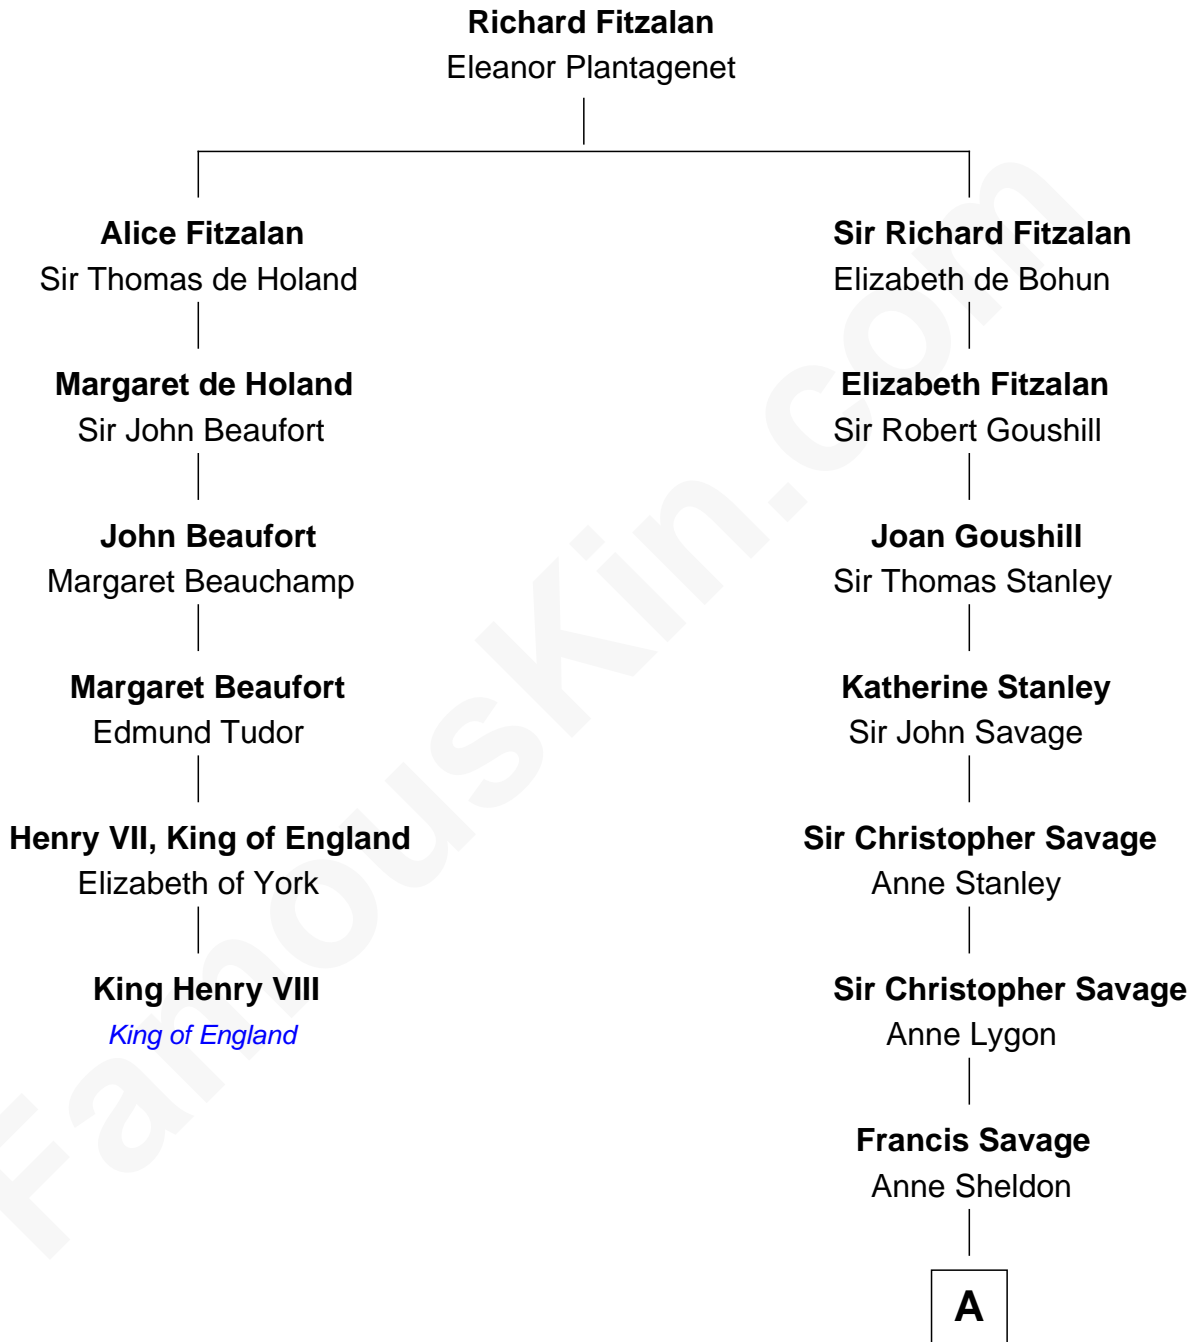

FamousKin.com

Relationship Chart of

King Henry VIII

King of England

5th cousin 13 times removed of

Adlai Stevenson II
31st Governor of Illinois

A

Walter Savage

Elizabeth Hall

Ralph Savage

Anthony Savage

Sarah Constable

Alice Savage

Francis Thornton

Col. Francis Thornton

Mary Taliaferro

Mildred Thornton

Dr. Thomas Walker

Peachy Walker

Col. Joshua Frye

Thomas Walker Frye

Elizabeth Speed Smith

Mary Peachy Frye

Rev. Lewis Warner Green