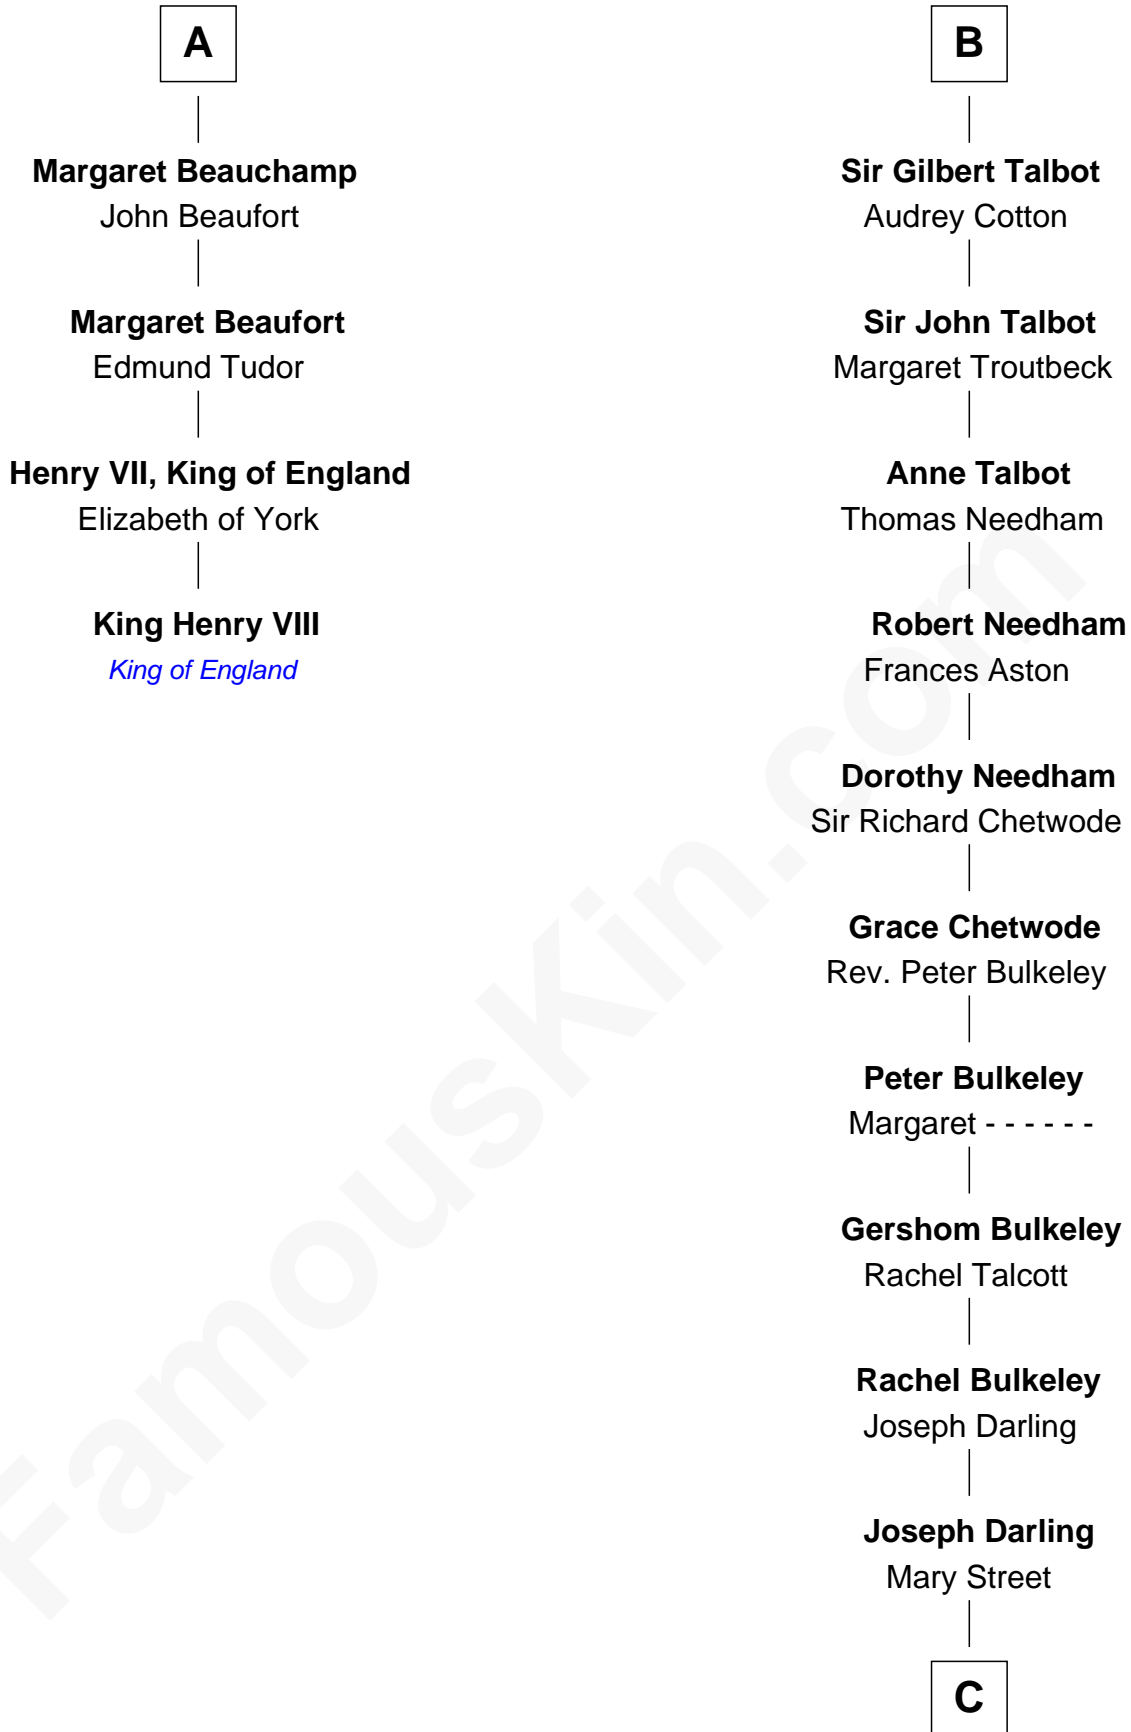

FamousKin.com
Relationship Chart of
King Henry VIII
King of England

10th cousin 11 times removed of
Norman Rockwell
American Artist

Sir Humphrey de Bohun
Maud of Eu

C

Rachel Darling

Runa Rockwell

Samuel Darling Rockwell

Orilla Janes Sherman

John William Rockwell

Phebe Boyce Waring

Jarvis Waring Rockwell

Anne Mary Hill

Norman Rockwell

American Artist

FamousKin.com