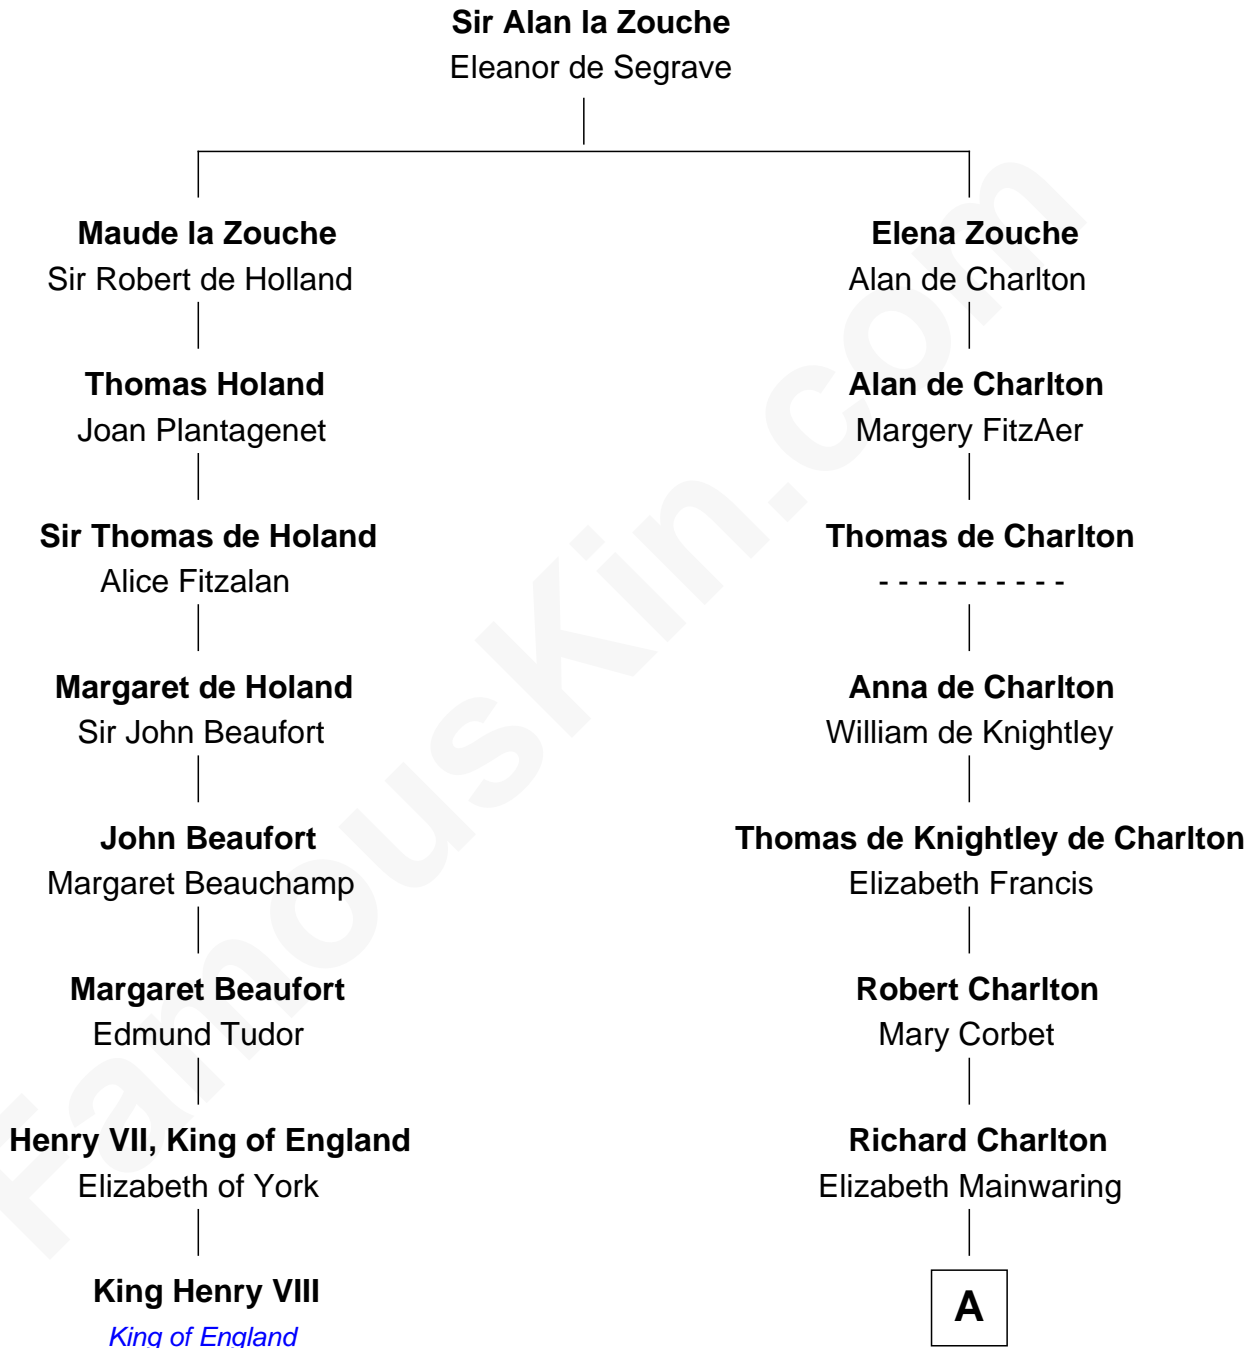

## Relationship Chart of

### King Henry VIII

*King of England*

7th cousin 12 times removed of

**Norman Rockwell**  
*American Artist*

**A**

**Anne Charlton**

Randall Grosvenor

**Elizabeth Grosvenor**