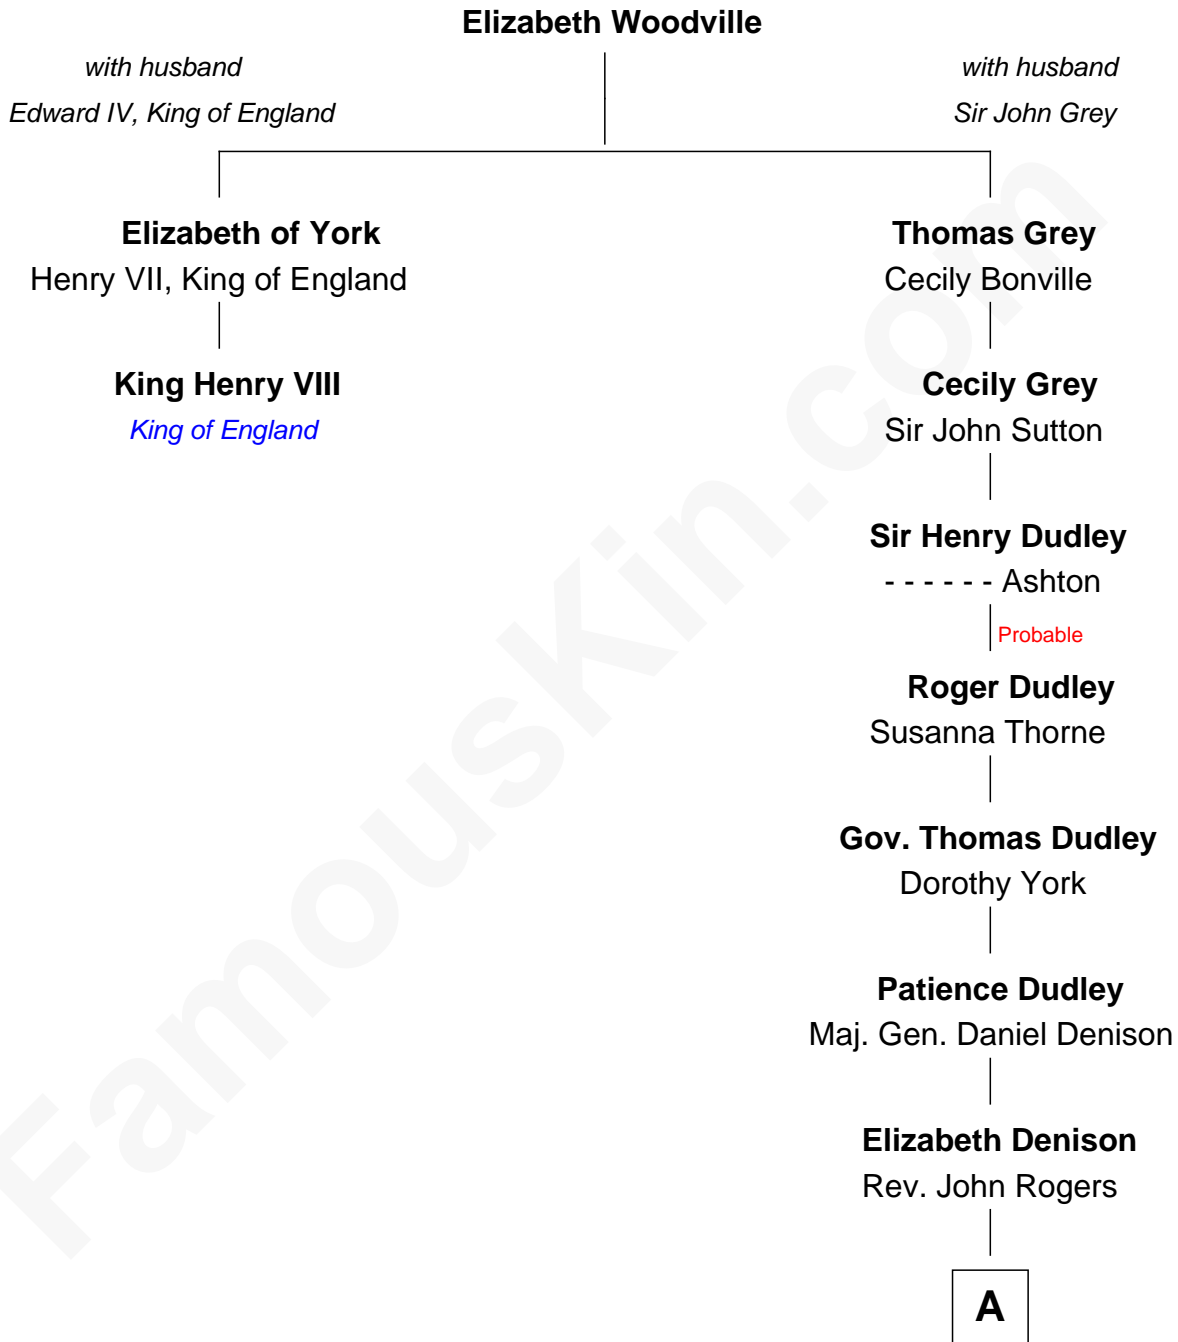

FamousKin.com Relationship Chart of

King Henry VIII

King of England

1st cousin 9 times removed of

Nicholas Gilman

Signer of the U.S. Constitution

A

Rev. Nathaniel Rogers

Sarah Purkiss

Elizabeth Rogers

Rev. John Taylor

Ann Taylor

Nicholas Gilman

Nicholas Gilman

Signer of the U.S. Constitution