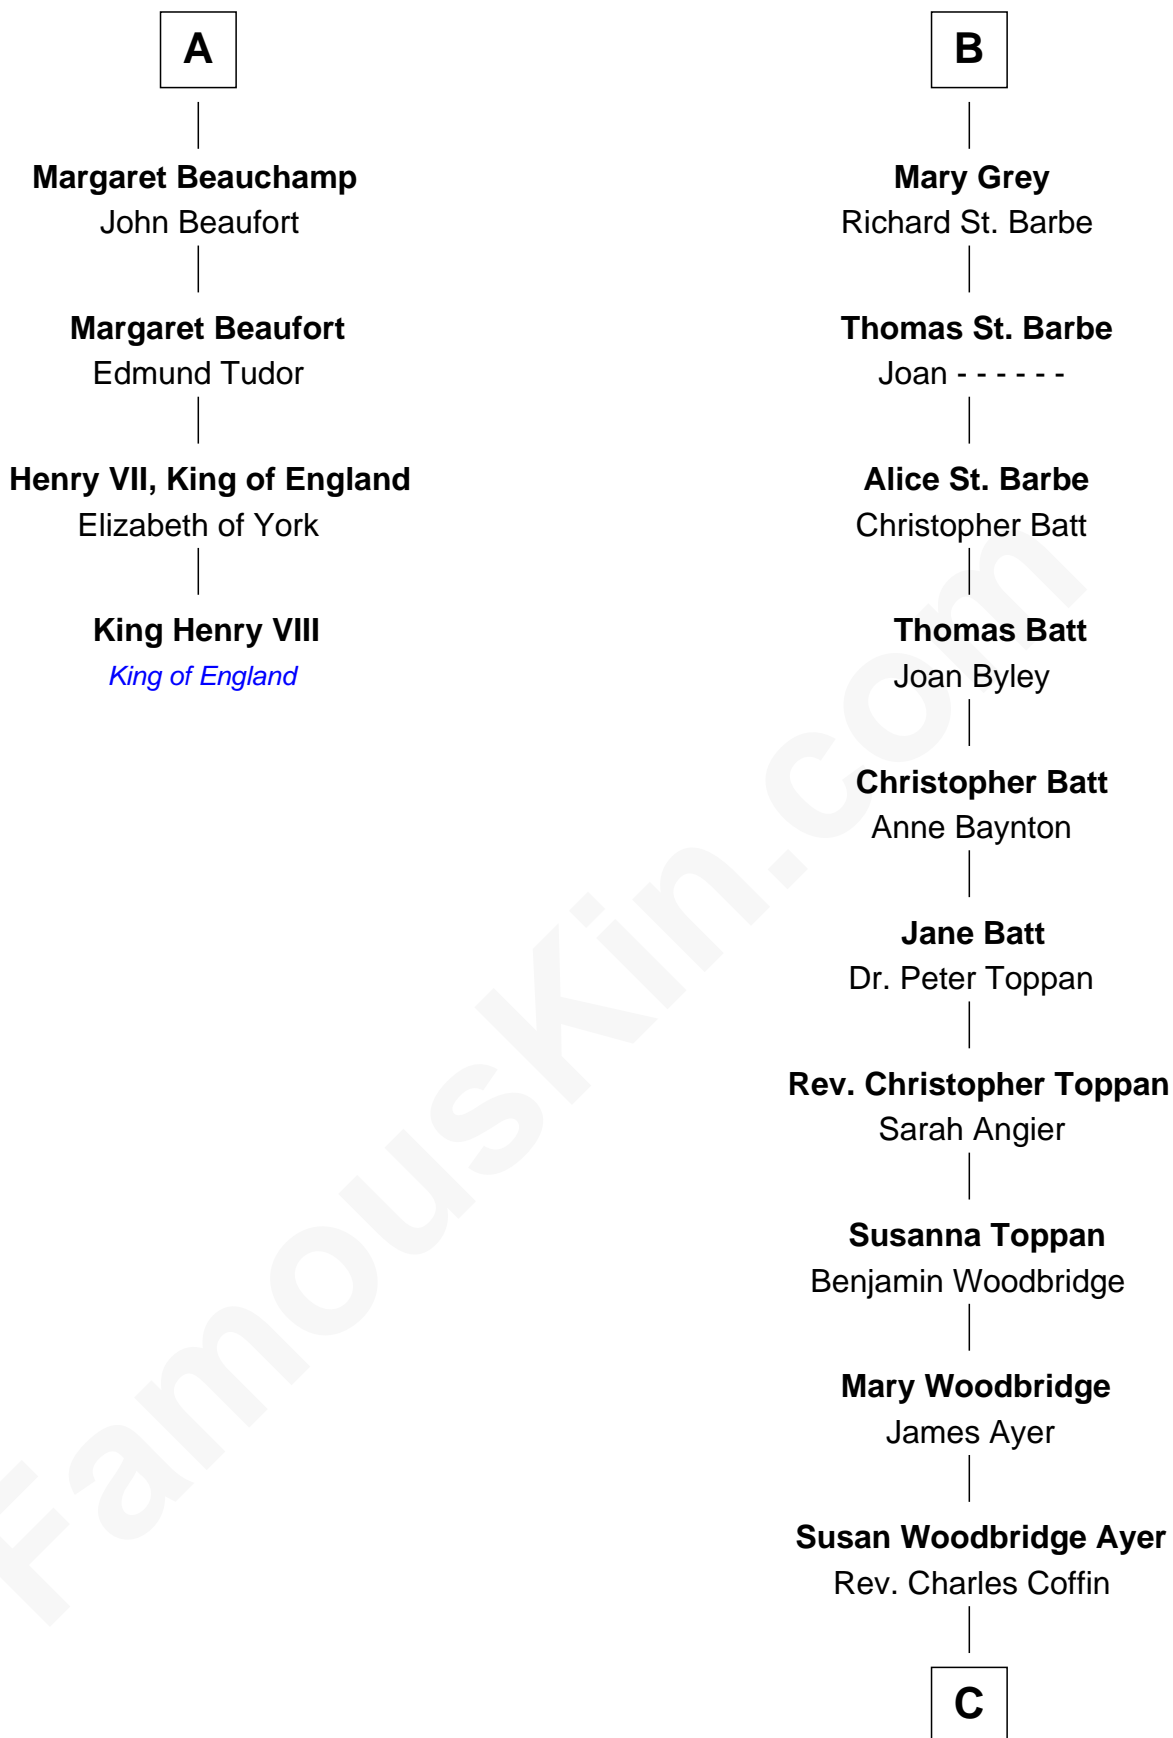

**FamousKin.com**  
**Relationship Chart of**  
**King Henry VIII**  
*King of England*

10th cousin 10 times removed of  
**Tennessee Williams**  
*Author of A Streetcar Named Desire*

**Sir Humphrey de Bohun**  
Maud of Eu

**C**

—  
**Cornelius Worcester Coffin**

Nancy McCorkle

—  
**Isabelle Coffin**

Thomas Lanier Williams

—  
**Cornelius Coffin Williams**

Edwina Dakin

—  
**Tennessee Williams**

*Author of [A Streetcar Named Desire](#)*