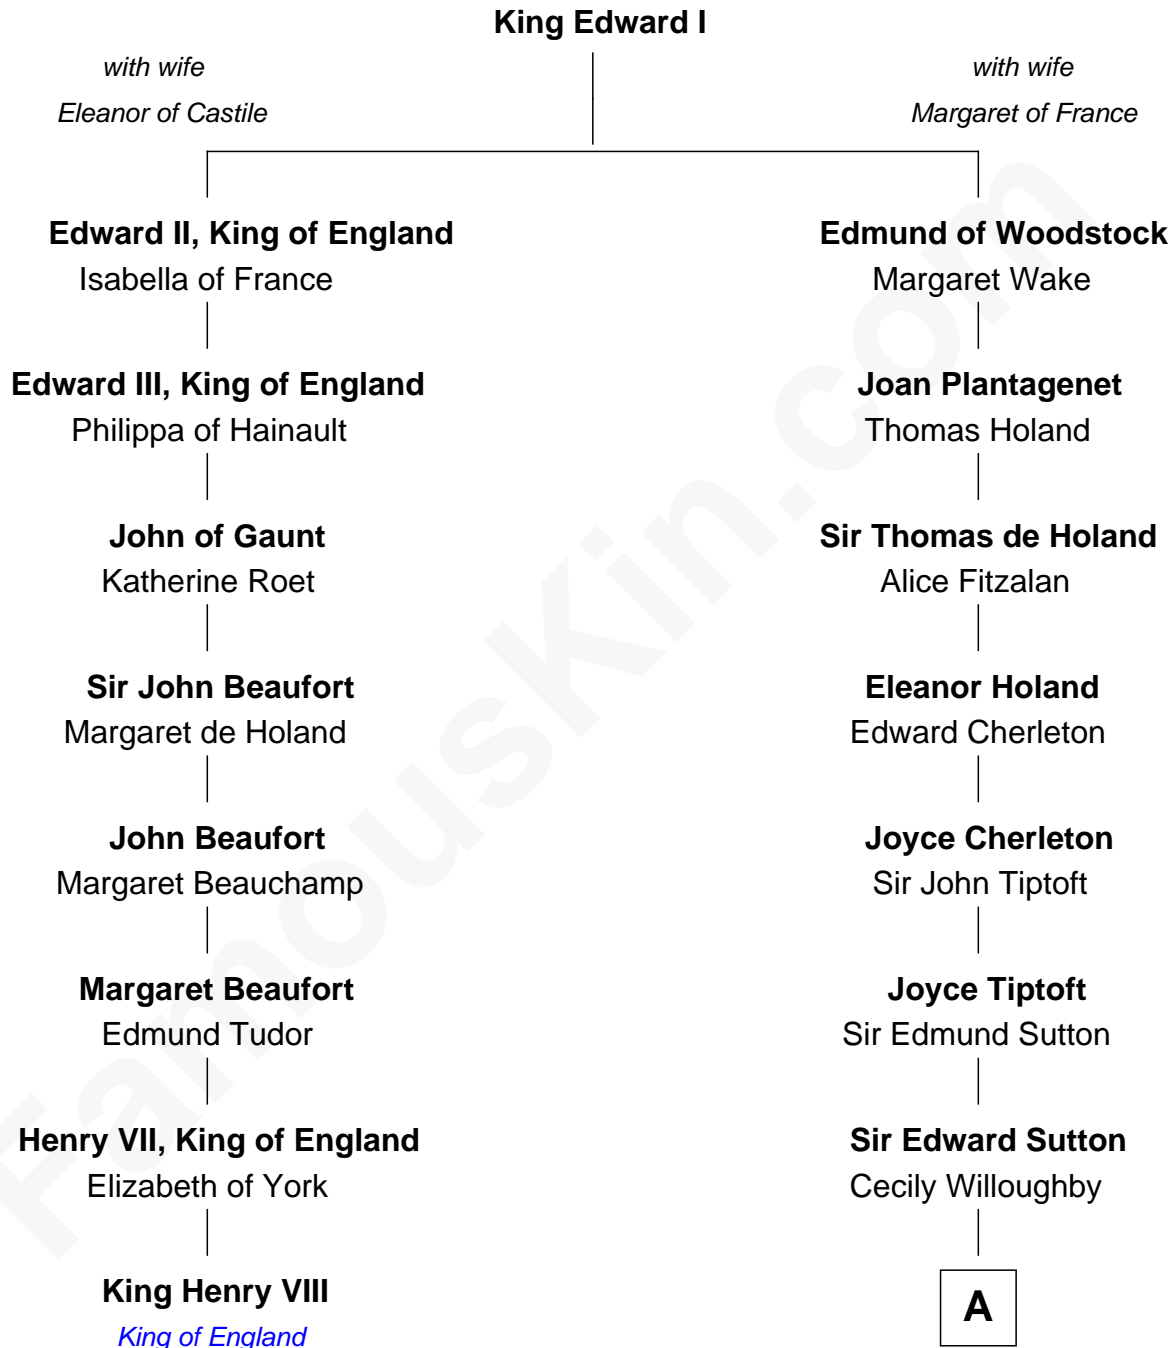

FamousKin.com
Relationship Chart of
King Henry VIII
King of England

7th cousin 13 times removed of
Tennessee Williams
Author of A Streetcar Named Desire

A

Sir John Sutton

Cecily Grey

Sir Henry Dudley

----- Ashton

Probable

Roger Dudley

Susanna Thorne

Gov. Thomas Dudley

Dorothy York

Mercy Dudley

Rev. John Woodbridge

Thomas Woodbridge