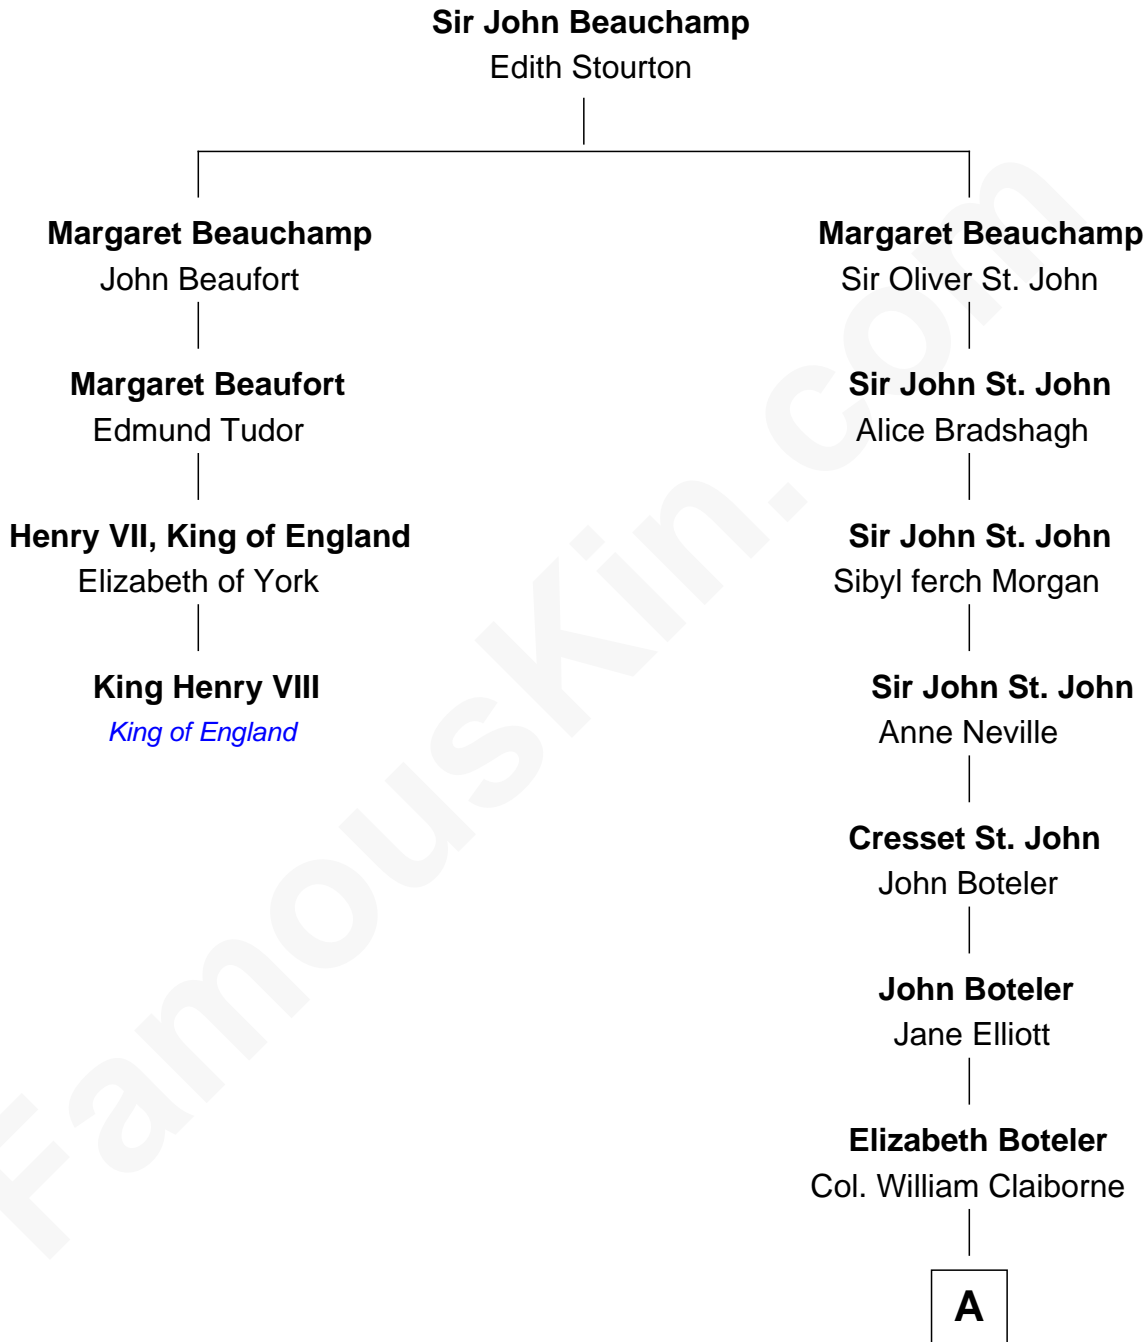

FamousKin.com
Relationship Chart of
King Henry VIII
King of England

3rd cousin 8 times removed of
William C. C. Claiborne
1st Governor of Louisiana

A

Thomas Claiborne

Sarah Fenn

Thomas Claiborne

Ann Fox

Nathaniel Claiborne

Jane Cole

William Claiborne

Mary Leigh

William C. C. Claiborne

1st Governor of Louisiana

FamousKin.com