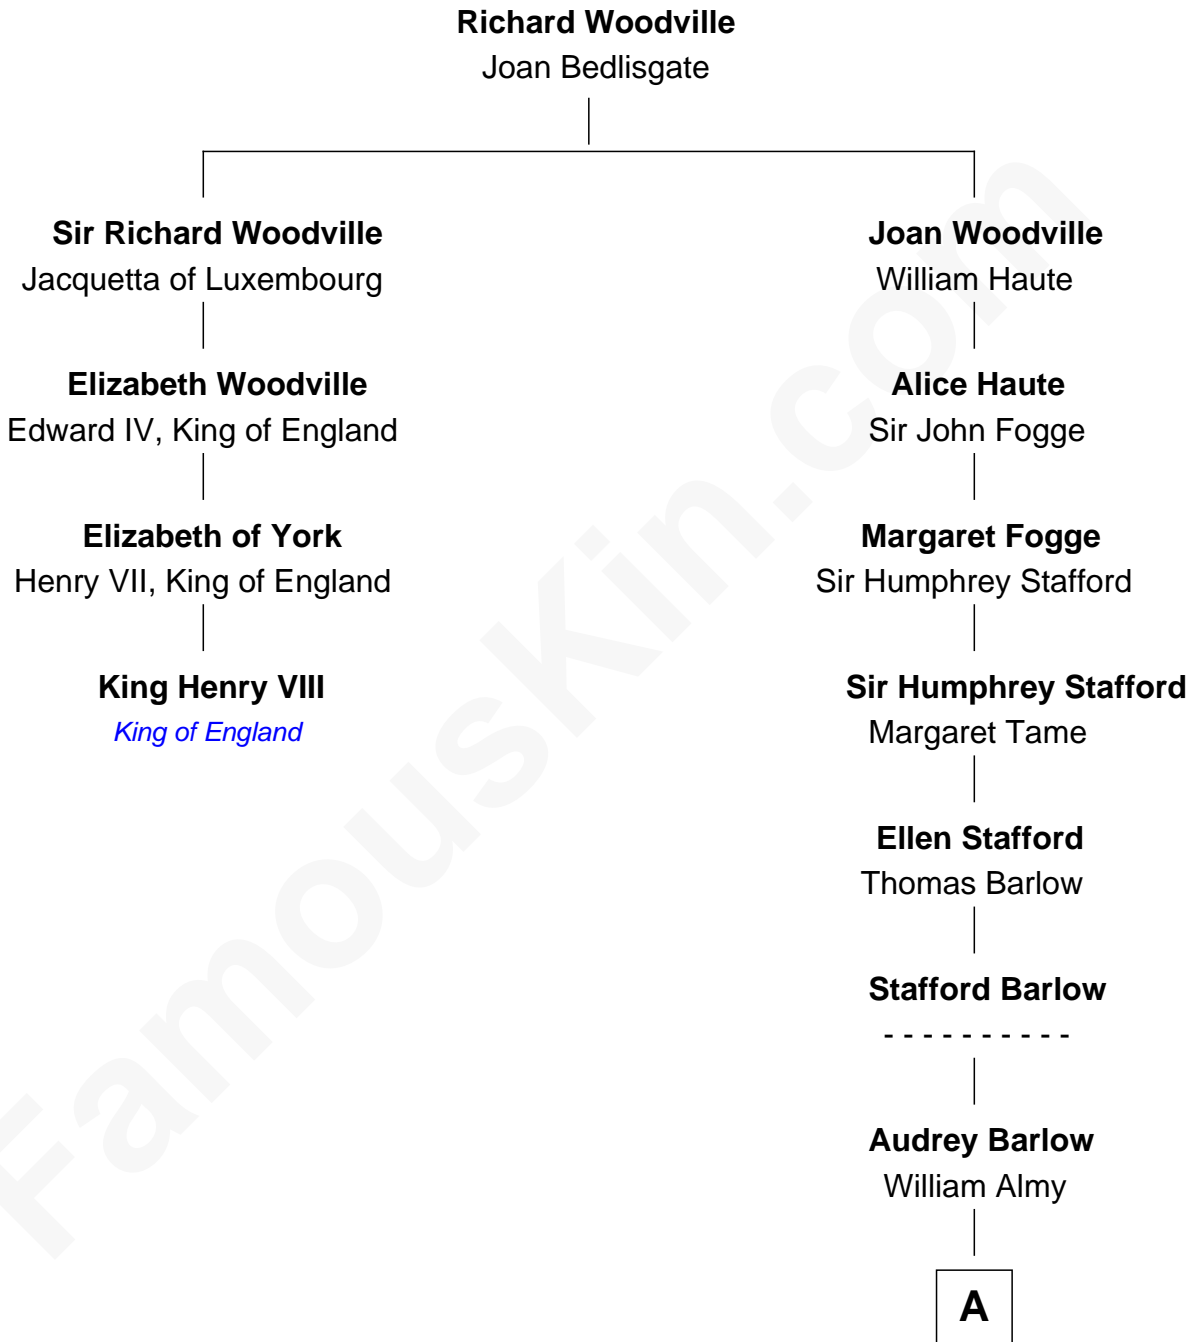

FamousKin.com
Relationship Chart of
King Henry VIII
King of England

3rd cousin 13 times removed of
Richard Nixon
37th U.S. President

A

Christopher Almy

Elizabeth Cornell

Elizabeth Almy

Lewis Morris

Richard Morris

Mary Porter

Sarah Morris

Joseph Burdg

Jacob Burdg

Judith Smith

Jacob Burdg

Miriam Matthews

Oliver Burdg

Jane M. Hemingway

Almira Park Burdg

Franklin Milhous

Hannah Milhous

Francis Anthony Nixon

Richard Nixon

37th U.S. President