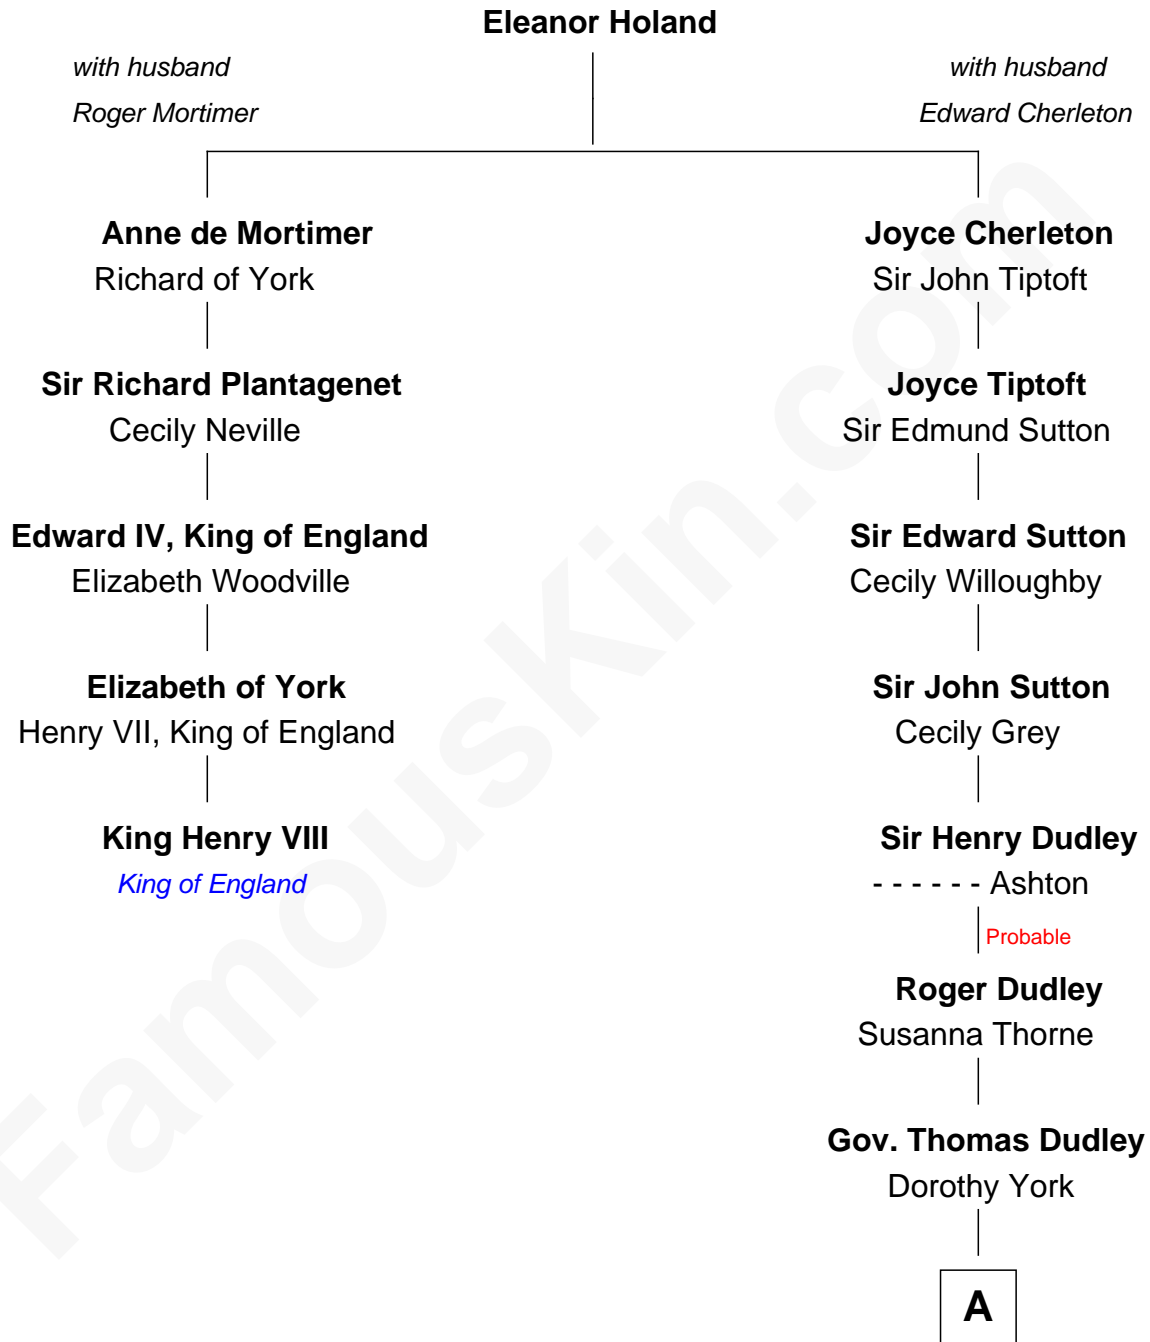

FamousKin.com

Relationship Chart of

King Henry VIII

King of England

4th cousin 12 times removed of

Humphrey Bogart

Movie Actor

A

—
Samuel Woodbridge

Elizabeth Rogers

—
Charlotte Sophia Woodbridge

Dyer Perkins

—
Elizabeth Rogers Perkins

Harvey Humphrey

—
John Perkins Humphrey

Frances Dewey Churchill