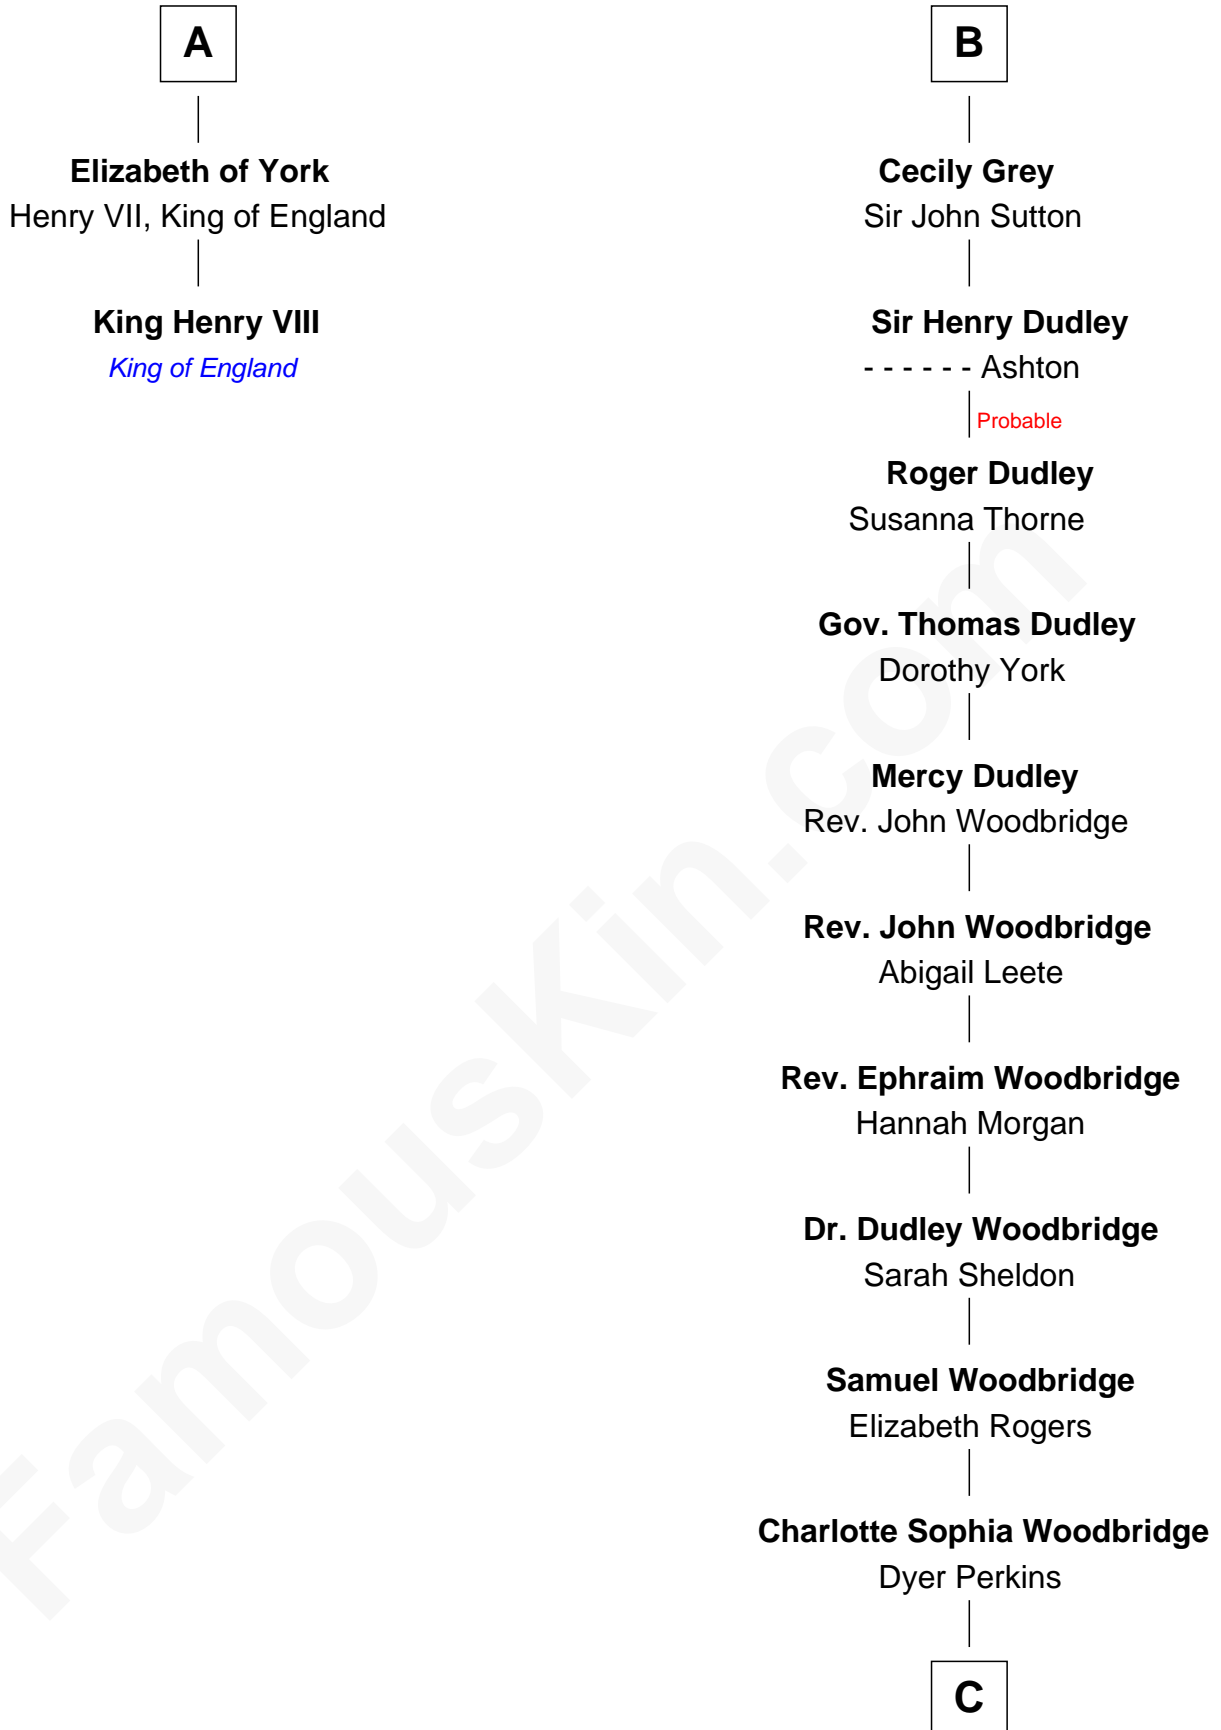

FamousKin.com

Relationship Chart of

King Henry VIII

King of England

8th cousin 12 times removed of

Humphrey Bogart

Movie Actor

C