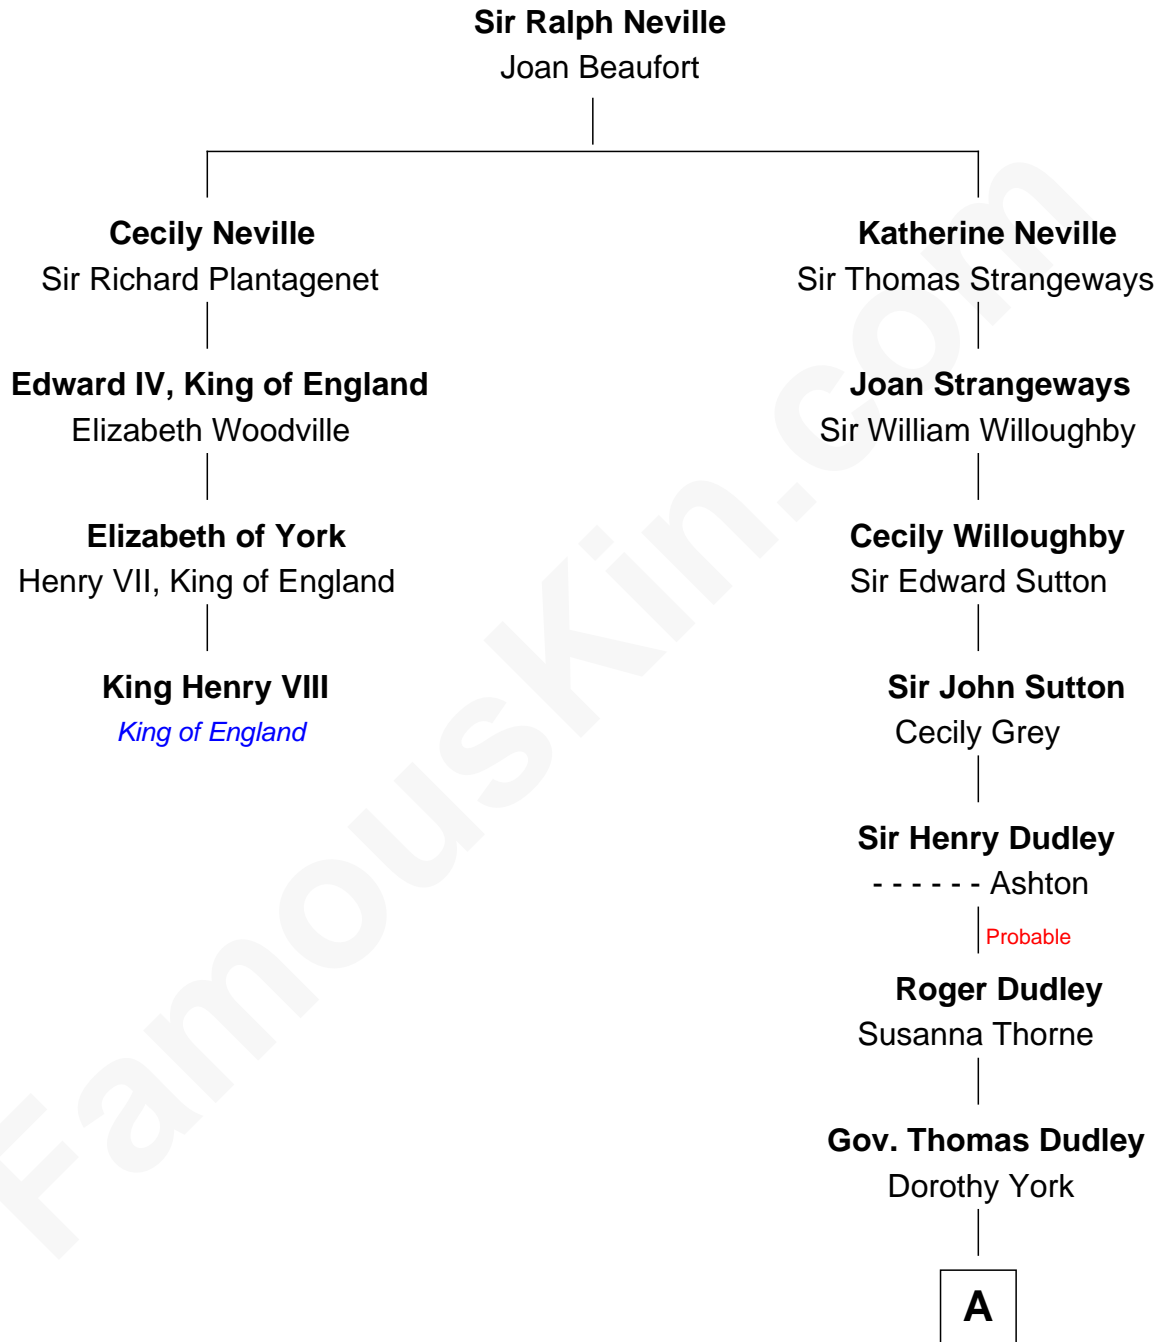

FamousKin.com

Relationship Chart of

King Henry VIII

King of England

3rd cousin 13 times removed of

Humphrey Bogart

Movie Actor

A

—
Samuel Woodbridge

Elizabeth Rogers

—
Charlotte Sophia Woodbridge

Dyer Perkins

—
Elizabeth Rogers Perkins

Harvey Humphrey

—
John Perkins Humphrey

Frances Dewey Churchill