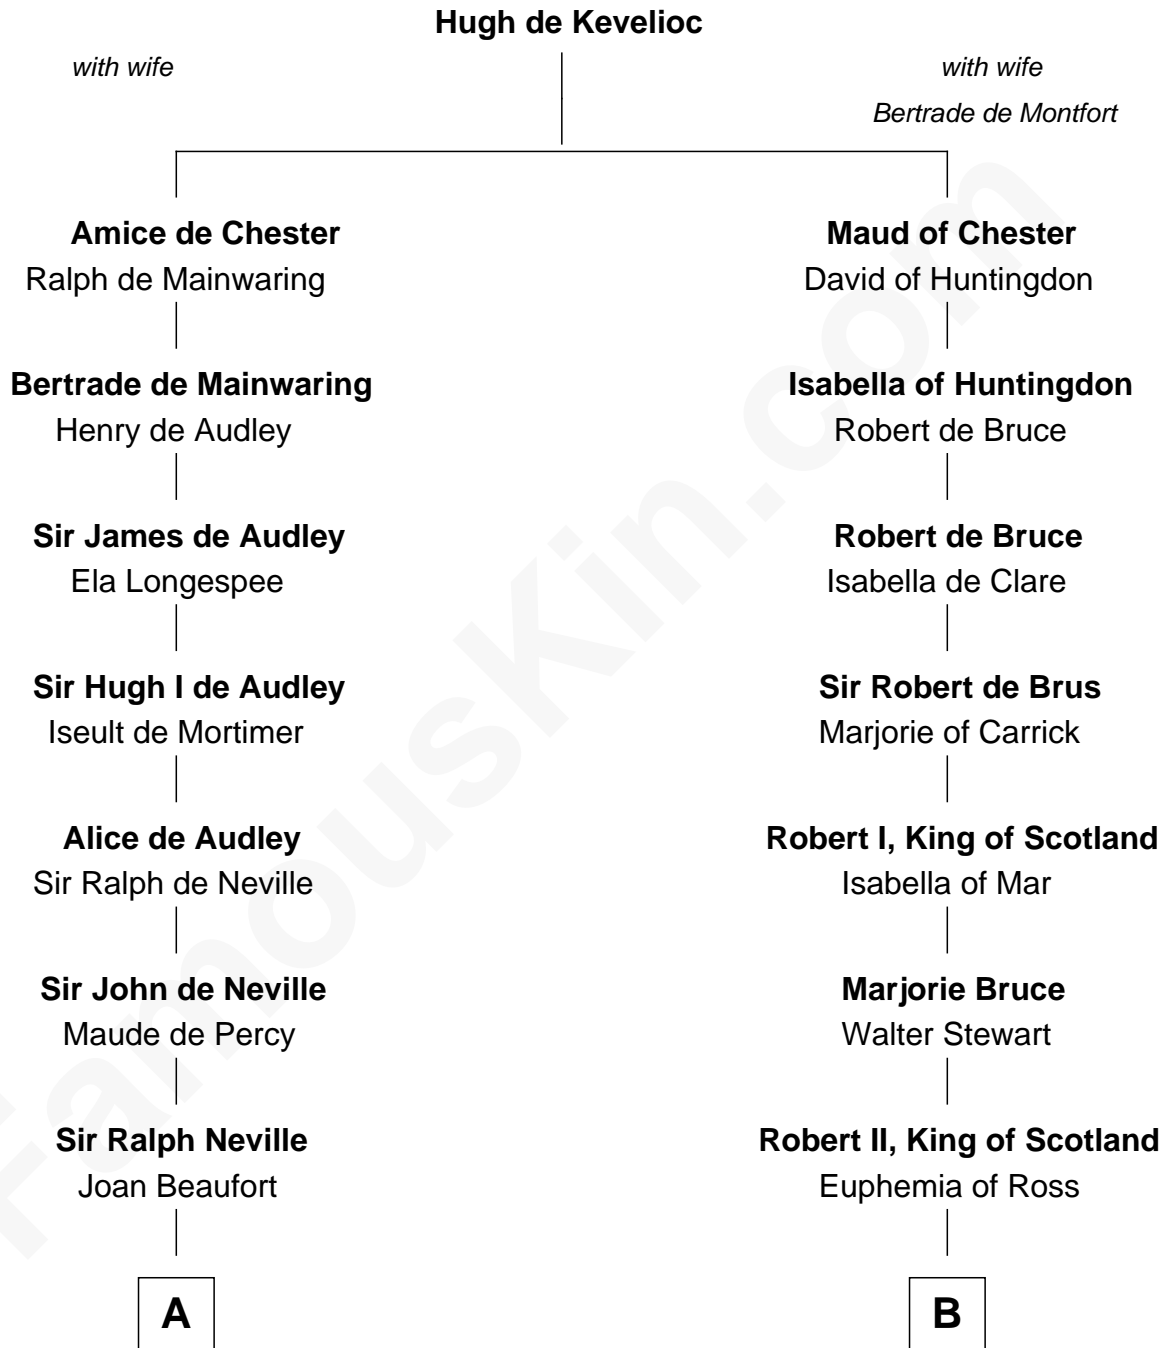

FamousKin.com

Relationship Chart of King Henry VIII

King of England

10th cousin 8 times removed of
Patrick Henry
1st and 6th Governor of Virginia

C

John Henry
Mrs. Sarah Winston Syme

Patrick Henry
1st & 6th Gov. of Virginia

FamousKin.com