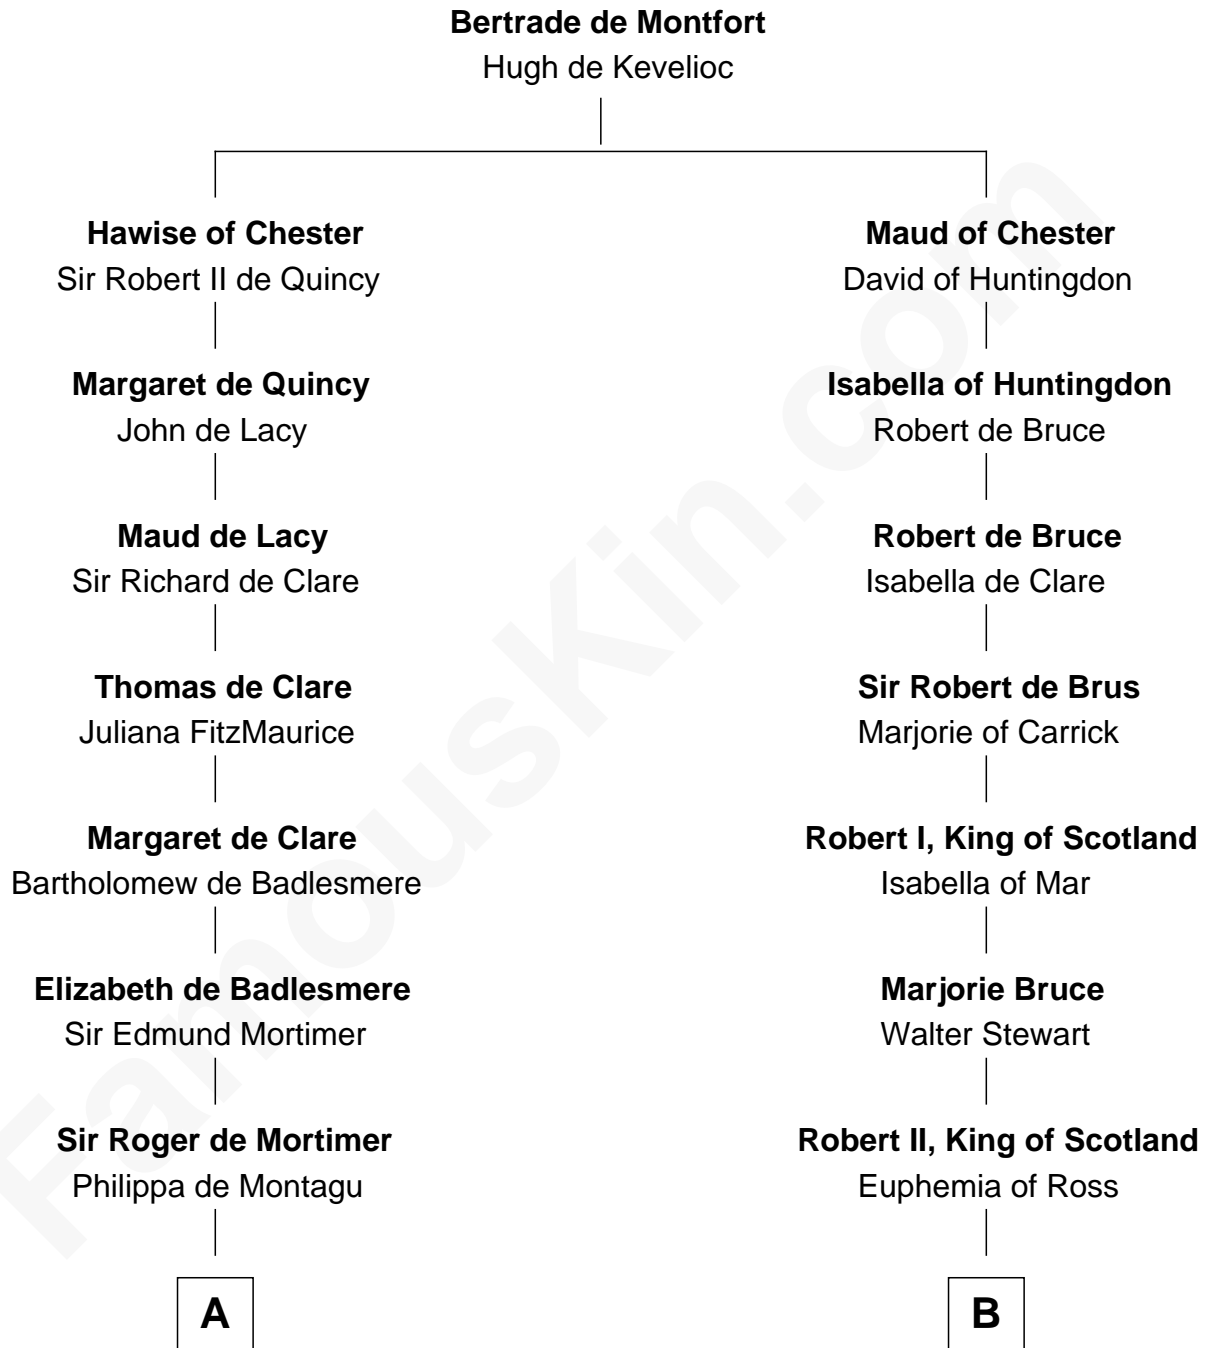

FamousKin.com
Relationship Chart of
King Henry VIII
King of England

13th cousin 5 times removed of
Patrick Henry
1st and 6th Governor of Virginia

C

John Henry
Mrs. Sarah Winston Syme

Patrick Henry
1st & 6th Gov. of Virginia

FamousKin.com