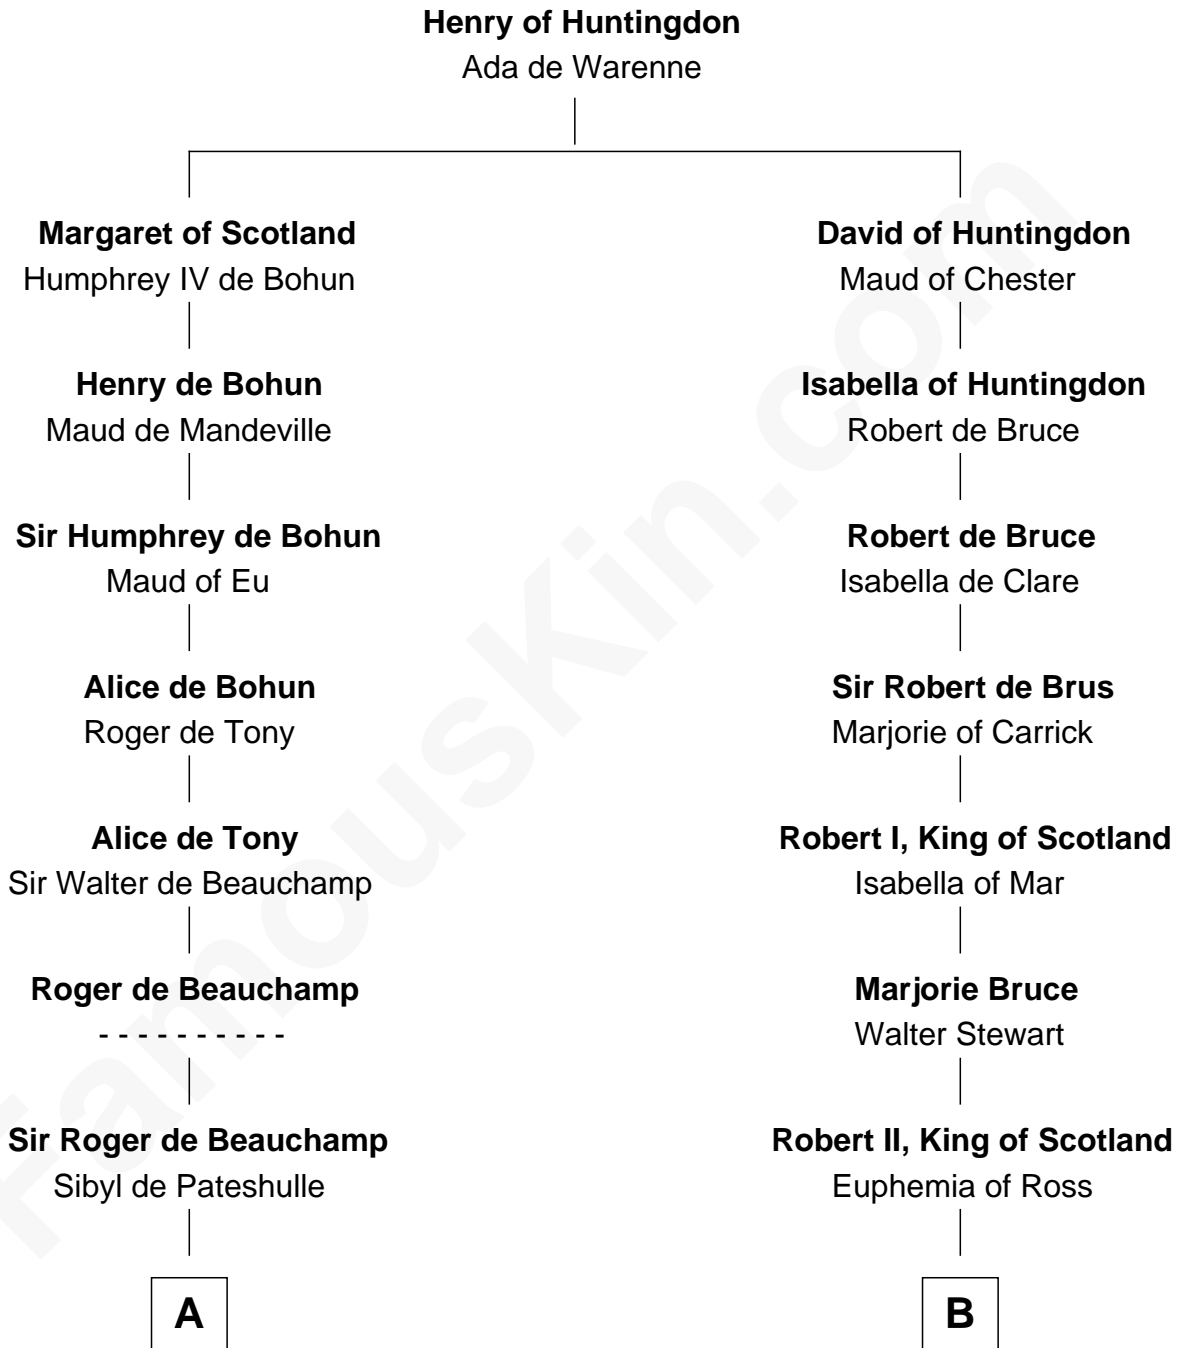

FamousKin.com
Relationship Chart of
King Henry VIII
King of England

13th cousin 5 times removed of
Patrick Henry
1st and 6th Governor of Virginia

C

John Henry
Mrs. Sarah Winston Syme

Patrick Henry
1st & 6th Gov. of Virginia

FamousKin.com