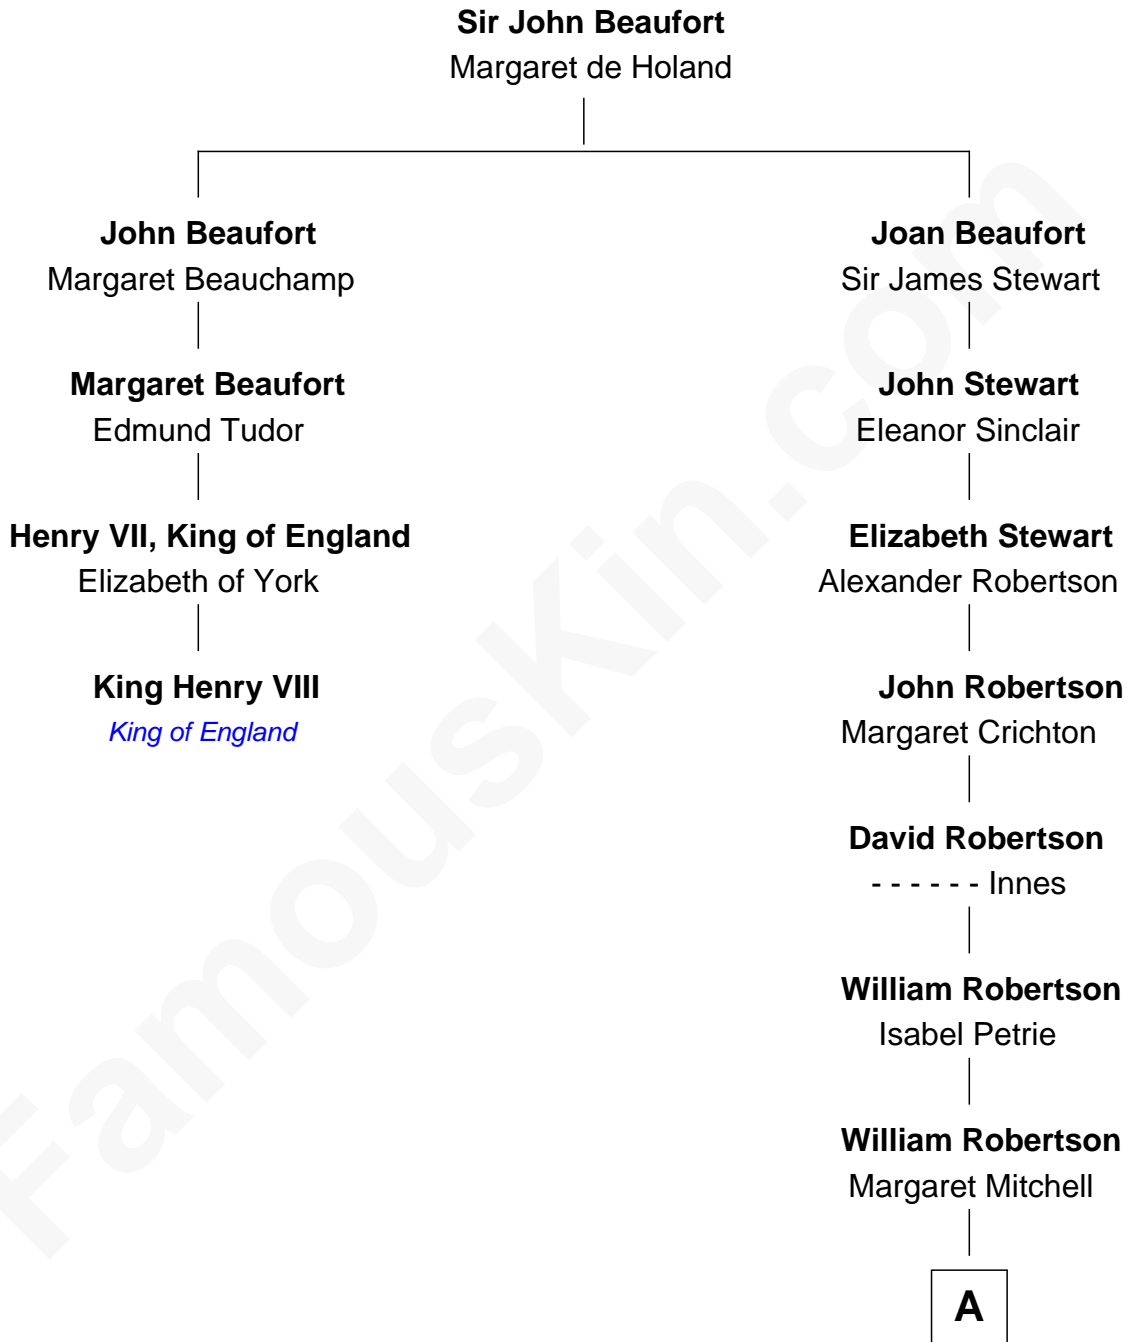

FamousKin.com

Relationship Chart of

King Henry VIII

King of England

3rd cousin 6 times removed of

Patrick Henry

1st and 6th Governor of Virginia

A

—
Jean Robertson

Alexander Henry

—
John Henry

Mrs. Sarah Winston Syme

—
Patrick Henry

1st & 6th Gov. of Virginia

FamousKin.com