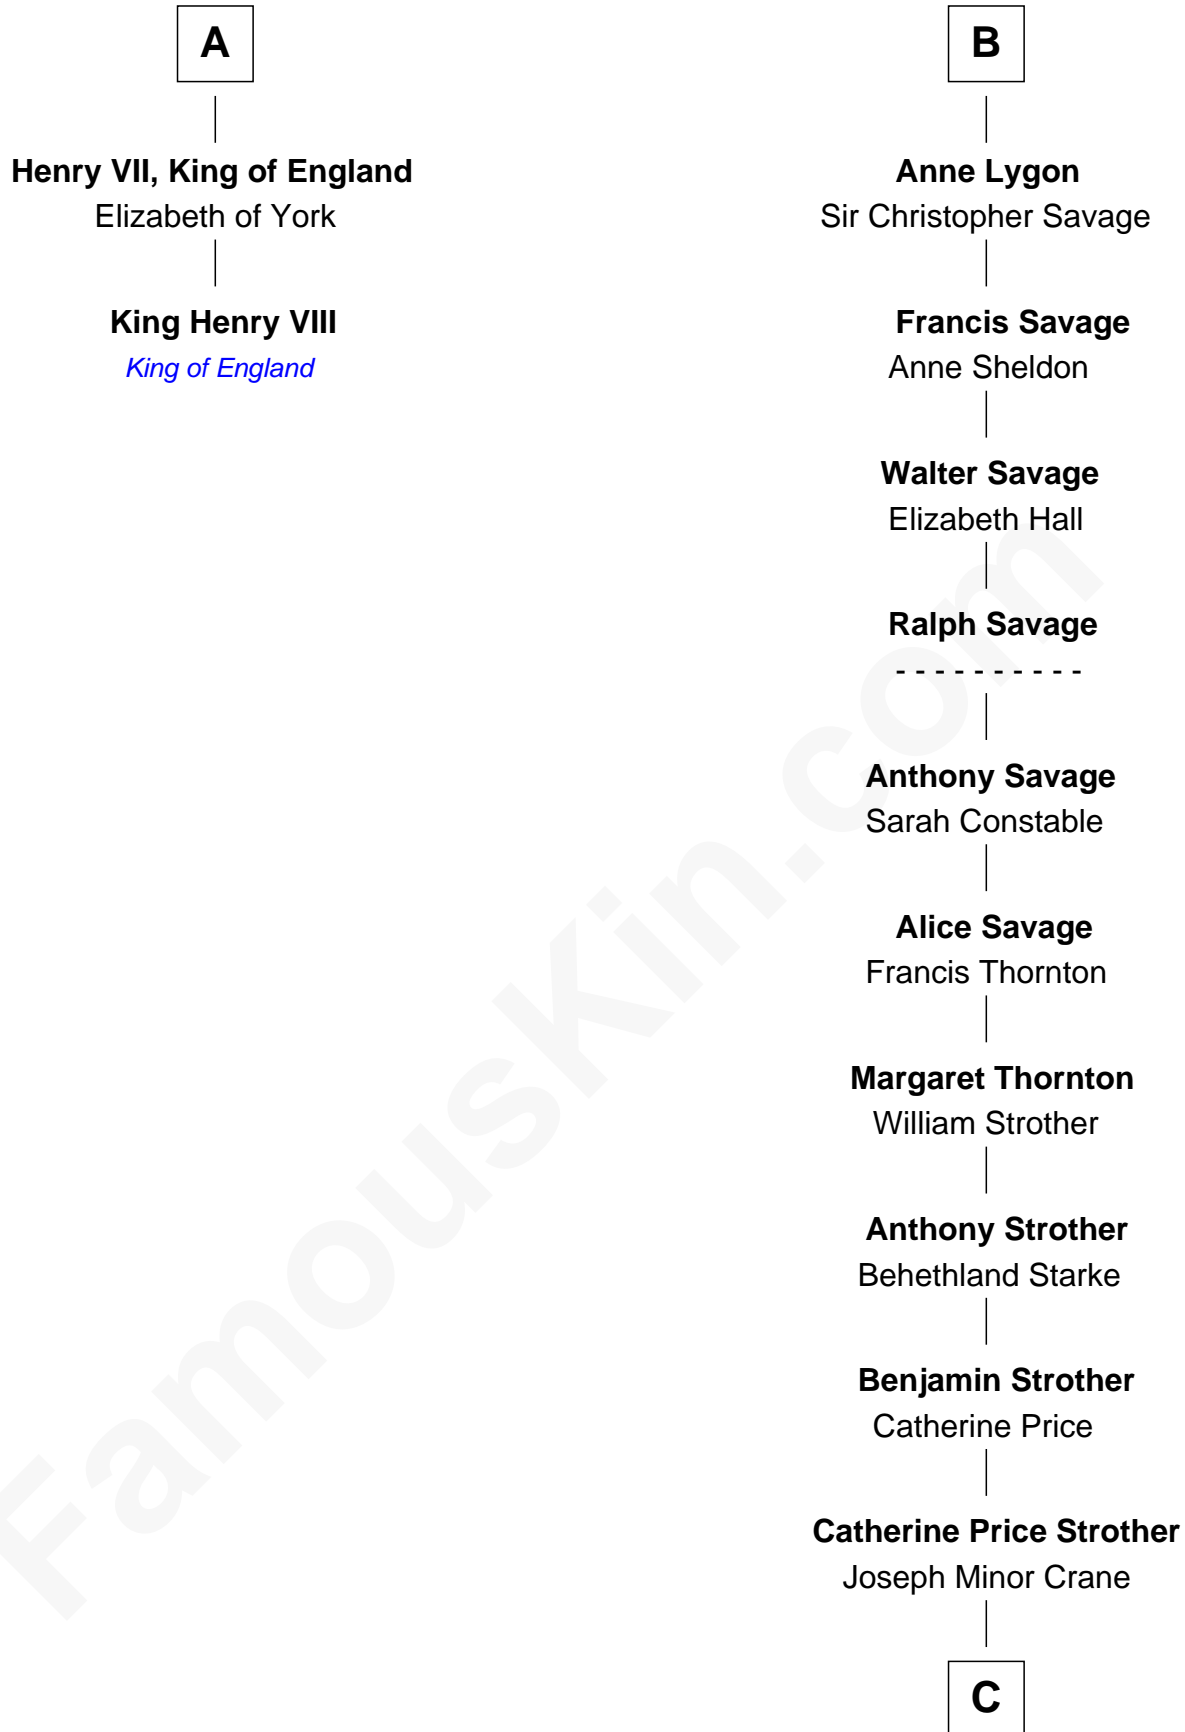

## Relationship Chart of

### King Henry VIII

*King of England*

8th cousin 12 times removed of

**Randolph Scott**  
*Movie Actor*

**Sir Walter de Beauchamp**  
Alice de Tony

**C**

—  
**John William Crane**  
Margaret Ann Sadler

—  
**Joseph Minor Crane**  
Lavinia Lionberger

—  
**Lucy Lionberger Crane**  
George Grant Scott

—  
**Randolph Scott**  
*Movie Actor*

FamousKin.com