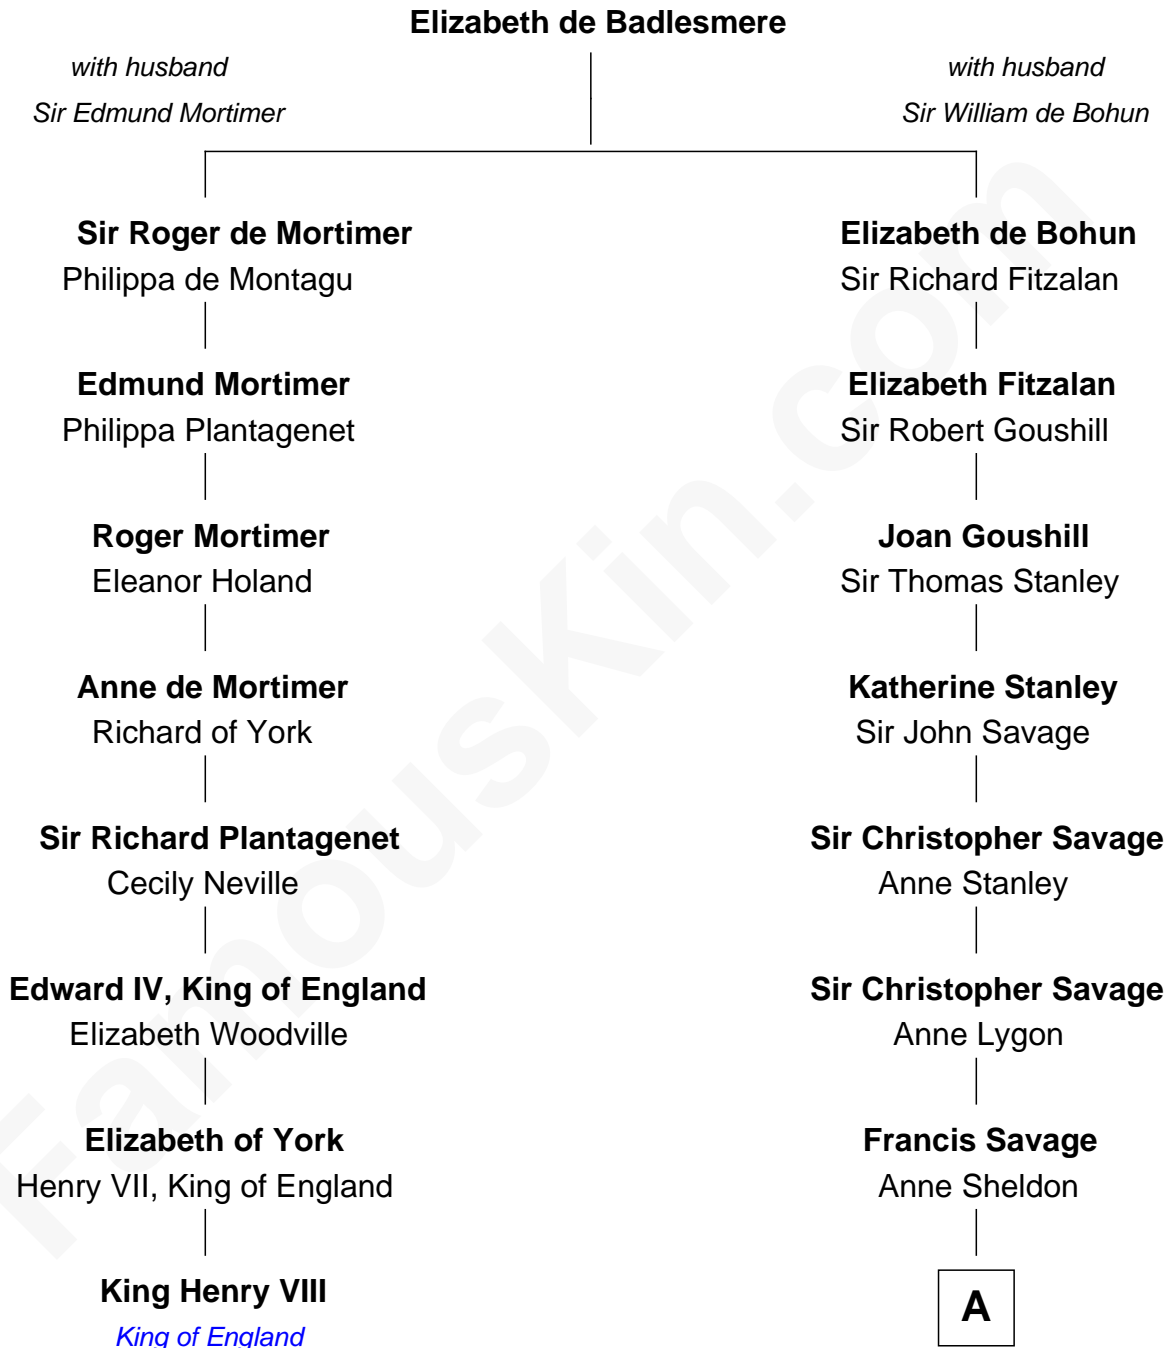

## Relationship Chart of

### King Henry VIII

*King of England*

7th cousin 11 times removed of

### Randolph Scott

*Movie Actor*

**A**

**Walter Savage**

Elizabeth Hall

**Ralph Savage**

-----  
**Anthony Savage**

Sarah Constable

**Alice Savage**

Francis Thornton

**Margaret Thornton**

William Strother

**Anthony Strother**

Behethland Starke

**Benjamin Strother**

Catherine Price