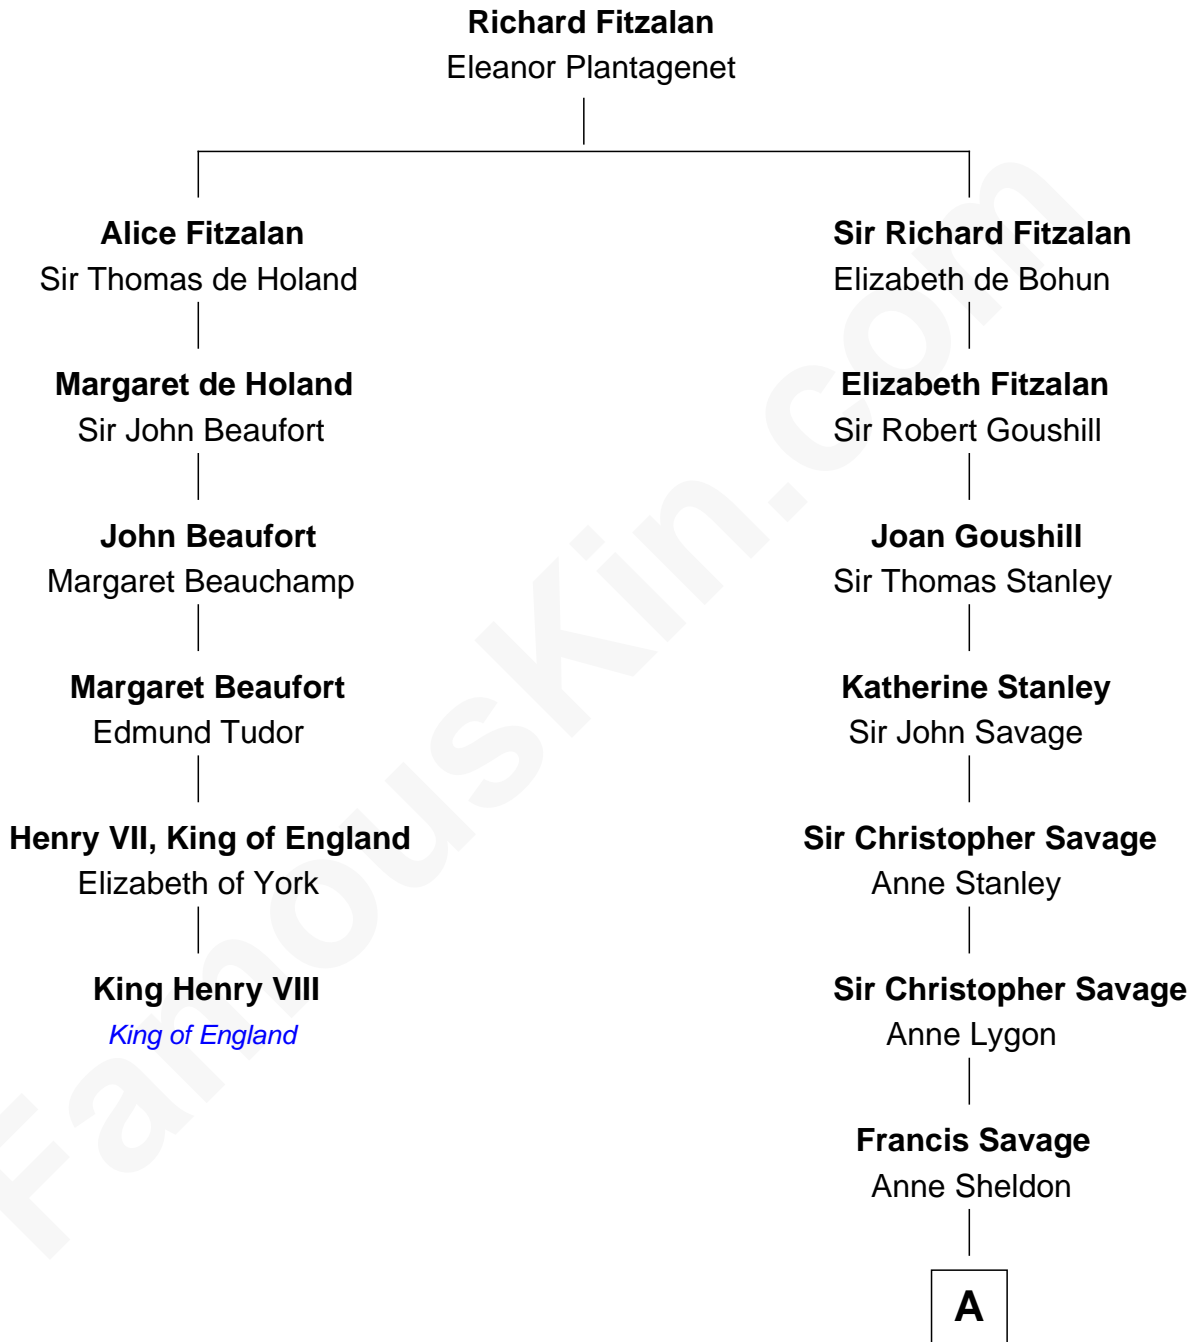

## Relationship Chart of

### King Henry VIII

*King of England*

5th cousin 13 times removed of

**Randolph Scott**  
*Movie Actor*

**A**

**Walter Savage**

Elizabeth Hall

**Ralph Savage**

-----  
**Anthony Savage**

Sarah Constable

**Alice Savage**

Francis Thornton

**Margaret Thornton**

William Strother

**Anthony Strother**

Behethland Starke