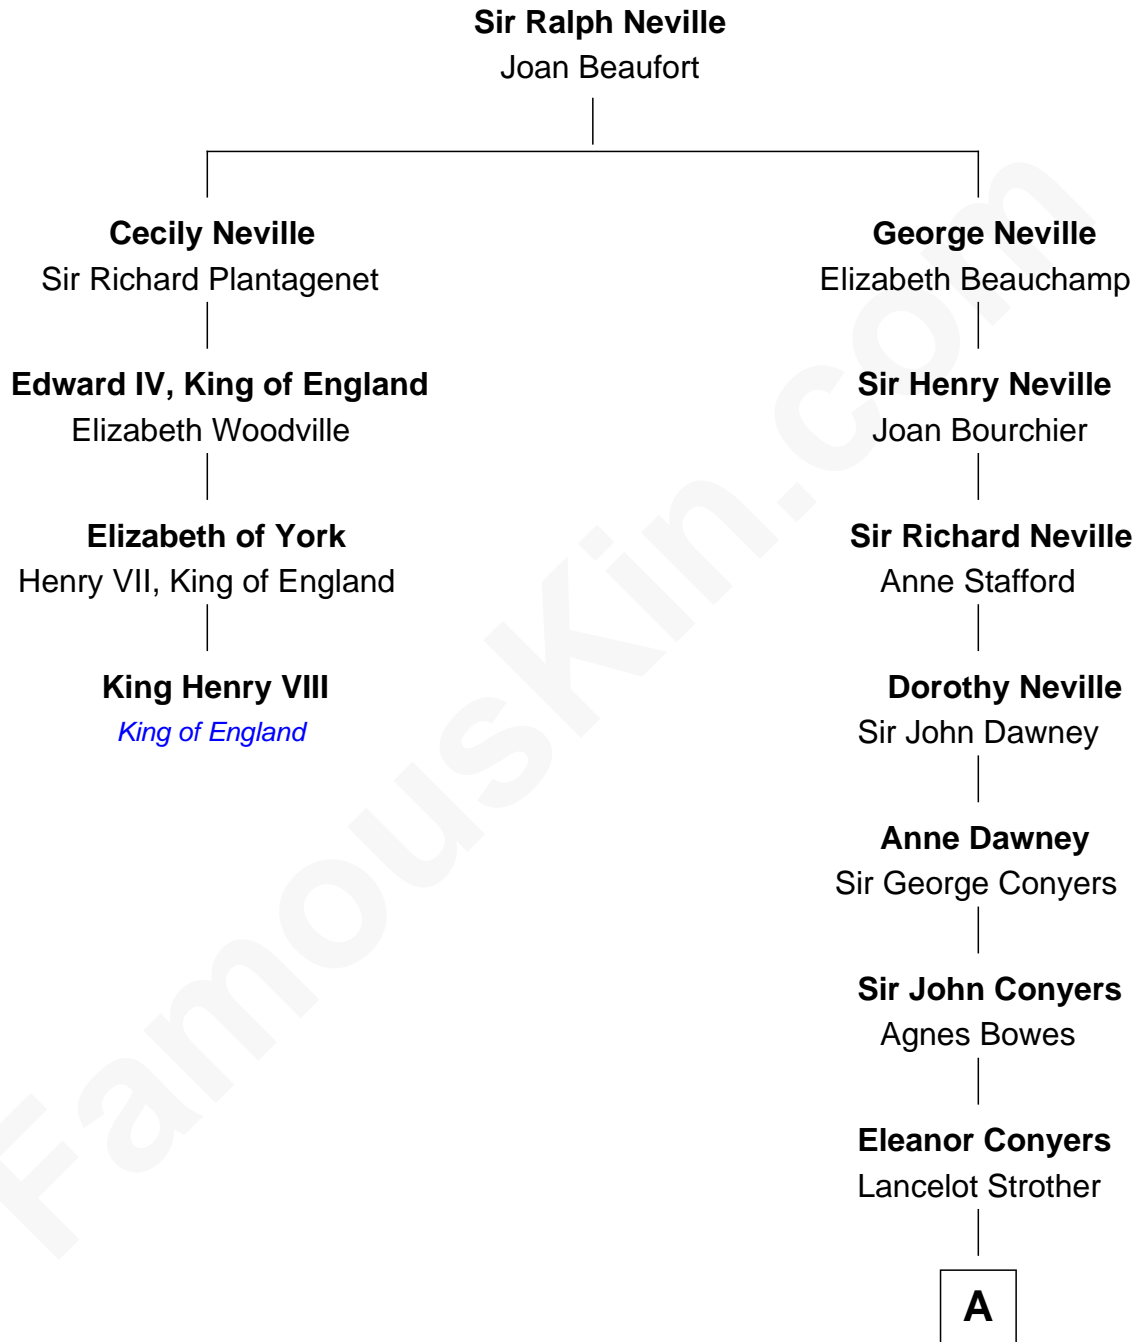

FamousKin.com
Relationship Chart of
King Henry VIII
King of England

3rd cousin 13 times removed of
Randolph Scott
Movie Actor

A

William Strother

Elizabeth - - - - -

William Strother

Dorothy - - - - -

William Strother

Margaret Thornton

Anthony Strother

Behethland Starke

Benjamin Strother

Catherine Price

Catherine Price Strother

Joseph Minor Crane

John William Crane

Margaret Ann Sadler

Joseph Minor Crane

Lavinia Lionberger

Lucy Lionberger Crane

George Grant Scott

Randolph Scott

Movie Actor